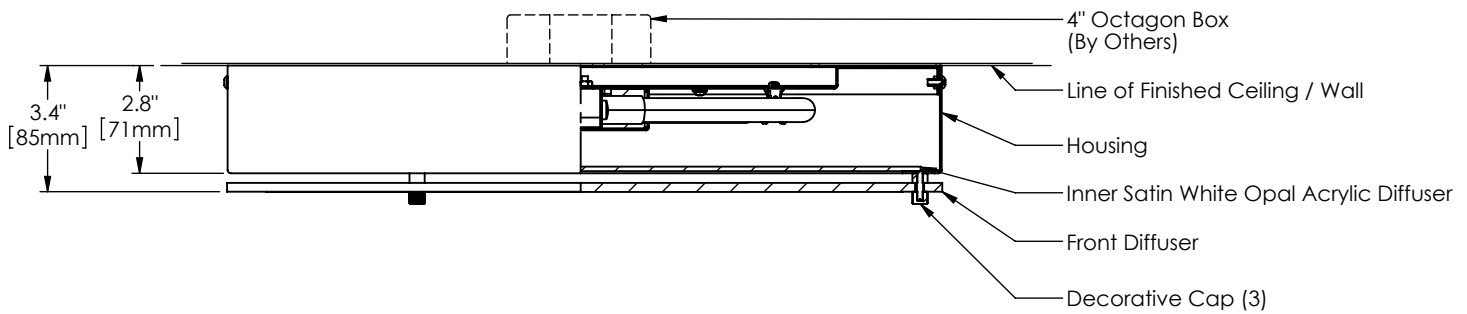

Bay Specifications

PERSPECTIVE VIEW

- Lamp Location (Lamps By Others)
- Satin Portion of Glass Diffuser
- Clear Portion of Glass Diffuser

Ø18.6"
[472mm]

- 4" Octagon Box (By Others)
- Line of Finished Ceiling / Wall
- Housing
- Inner Satin White Opal Acrylic Diffuser
- Front Diffuser
- Decorative Cap (3)

Series	Style	Lamp	Diffuser	Finish	Dia.	Voltage	Options
1870	S				18.6		
S - Surface	36 - 1 x 22 + 40 Watt / 2GX13 174 - 4 x 24 Watt / 2G11	CG - Clear / Satin Glass SW - Satin White Opal Acrylic	10 - Satin Stainless Steel 12 - Satin Nickel 21 - Painted White 22 - Painted Custom Color	18.6"	U - 120-277 V 1 - 120 V 2 - 220-240 V 3 - 277 V	DM - Specify Dimming Ballast Consult The Factory EM - Fluorescent Emergency, Battery - Remote Other _____	