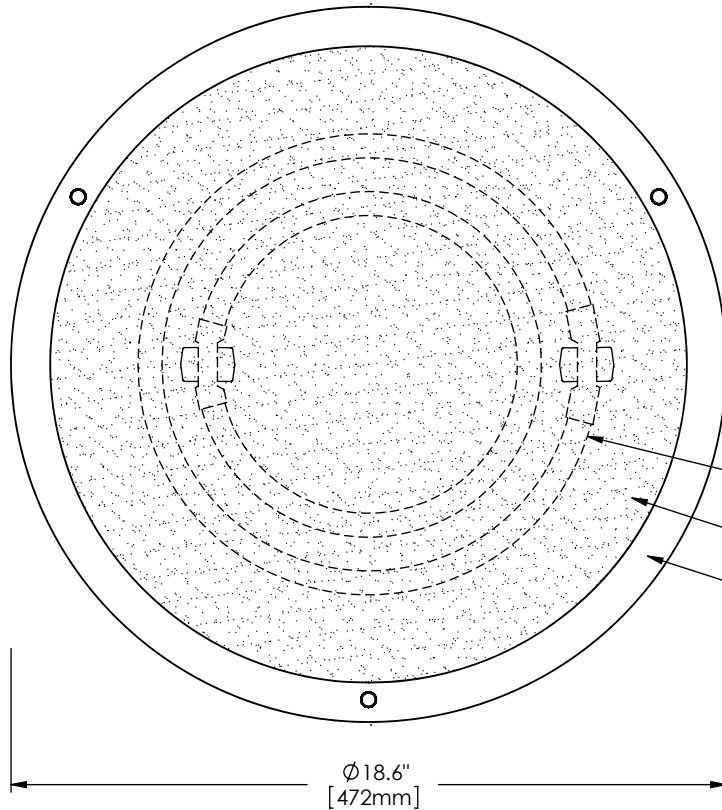

Bay Specifications

PERSPECTIVE VIEW

- Lamp Location (Lamps By Others)
- Satin Portion of Glass Diffuser
- Clear Portion of Glass Diffuser

Ø18.6"
[472mm]

- 4" Octagon Box (By Others)
- Line of Finished Ceiling / Wall
- Housing
- Inner Satin White Opal Acrylic Diffuser
- Front Diffuser
- Decorative Cap (3)

Series	Style	Lamp	Diffuser	Finish	Dia.	Voltage	Options
1870	S				18.6		
S - Surface	36 - 1 x 22 + 40 Watt / 2GX13 174 - 4 x 24 Watt / 2G11	CG - Clear / Satin Glass SW - Satin White Opal Acrylic	10 - Satin Stainless Steel 12 - Satin Nickel 21 - Painted White 22 - Painted Custom Color	18.6"	U - 120-277 V 1 - 120 V 2 - 220-240 V 3 - 277 V	DM - Specify Dimming Ballast Consult The Factory EM - Fluorescent Emergency, Battery - Remote Other _____	