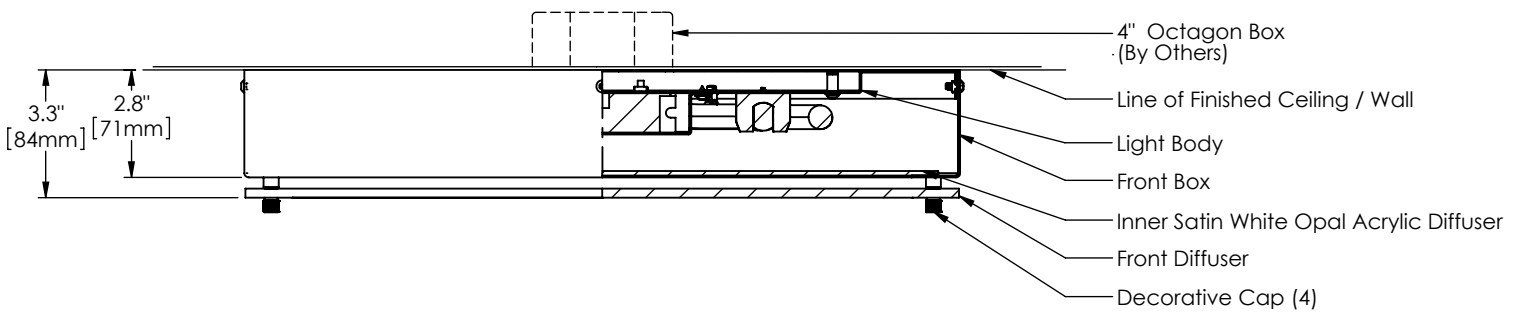

# Class Specifications

Series	Style	Lamp	Diffuser	Finish	Size	Voltage	Options
1810	S	36	CG	10	18.6	1	
S - Surface	34 - 1 x 40 Watt / 2GX13 35 - 1 x 55 Watt / 2GX13 36 - 1 x 22 + 40 Watt / 2GX13 193 - 3 x 36 Watt / 2G11 194 - 4 x 36 Watt / 2G11	CG - Clear / Satin Glass SW - Satin White Opal Acrylic	10 - Satin Stainless Steel 12 - Satin Nickel 21 - Painted White 22 - Painted Custom Color	18.6"	U - 120-277 V 1 - 120 V 2 - 220-240 V 3 - 277 V	DM - Specify Dimming Ballast Consult The Factory EM - Fluorescent Emergency, Battery - Remote Other _____	