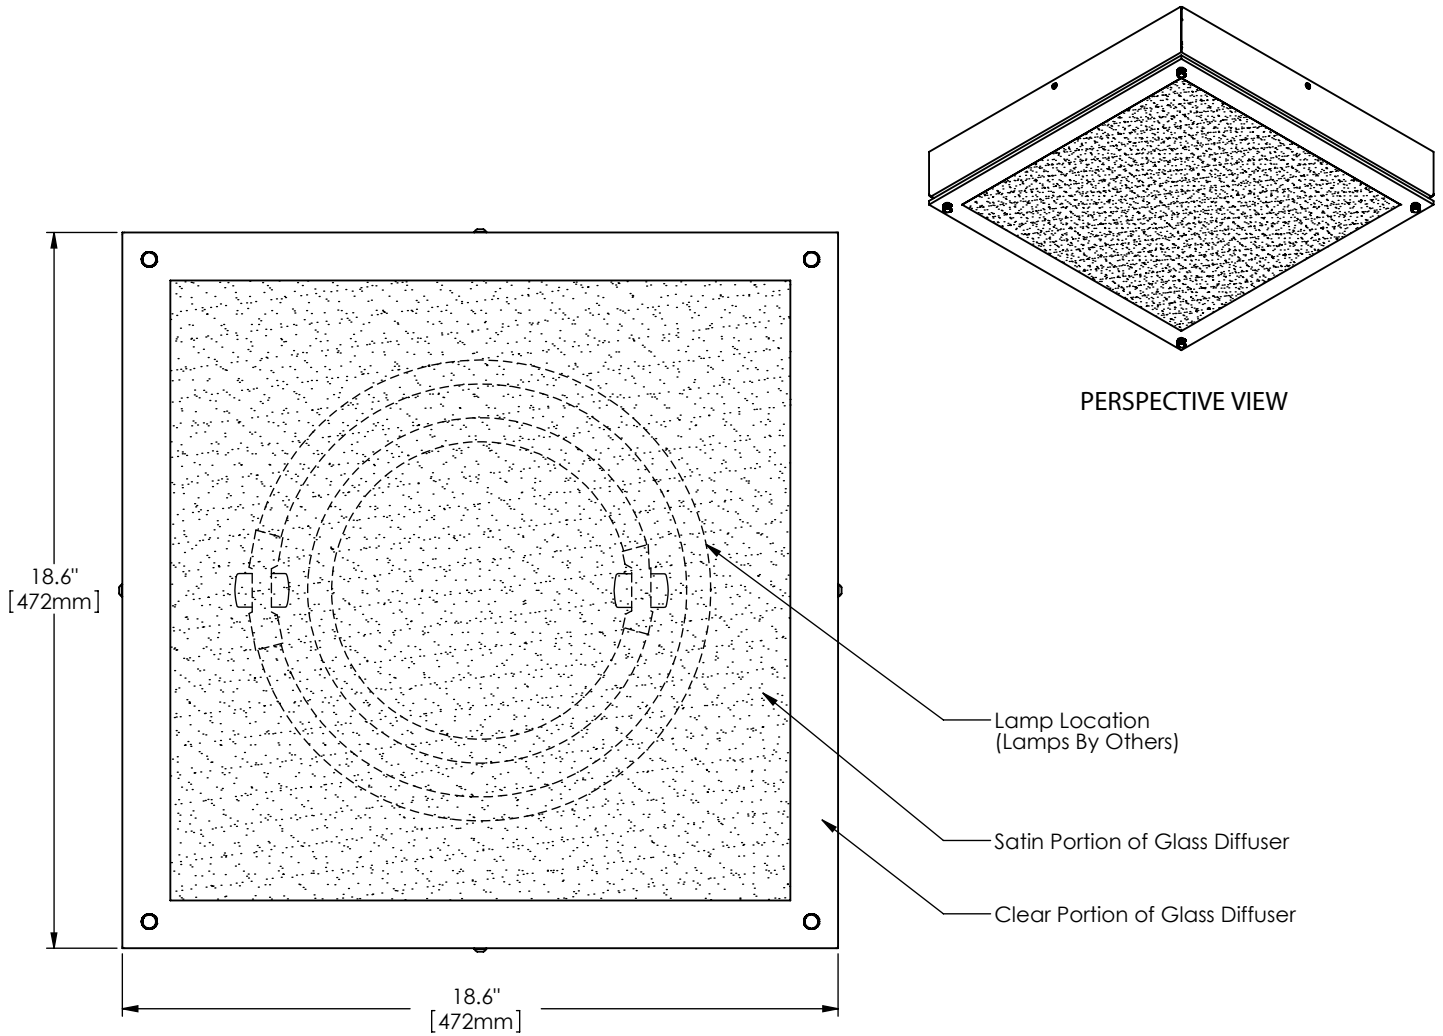

# Class Specifications

Series	Style	Lamp	Diffuser	Finish	Size	Voltage	Options
1810	S	36	CG	10	18.6	1	
S - Surface	34 - 1 x 40 Watt / 2GX13 35 - 1 x 55 Watt / 2GX13 36 - 1 x 22 + 40 Watt / 2GX13 193 - 3 x 36 Watt / 2G11 194 - 4 x 36 Watt / 2G11	CG - Clear / Satin Glass SW - Satin White Opal Acrylic	10 - Satin Stainless Steel 12 - Satin Nickel 21 - Painted White 22 - Painted Custom Color	18.6"	U - 120-277 V 1 - 120 V 2 - 220-240 V 3 - 277 V	DM - Specify Dimming Ballast Consult The Factory EM - Fluorescent Emergency, Battery - Remote Other _____	