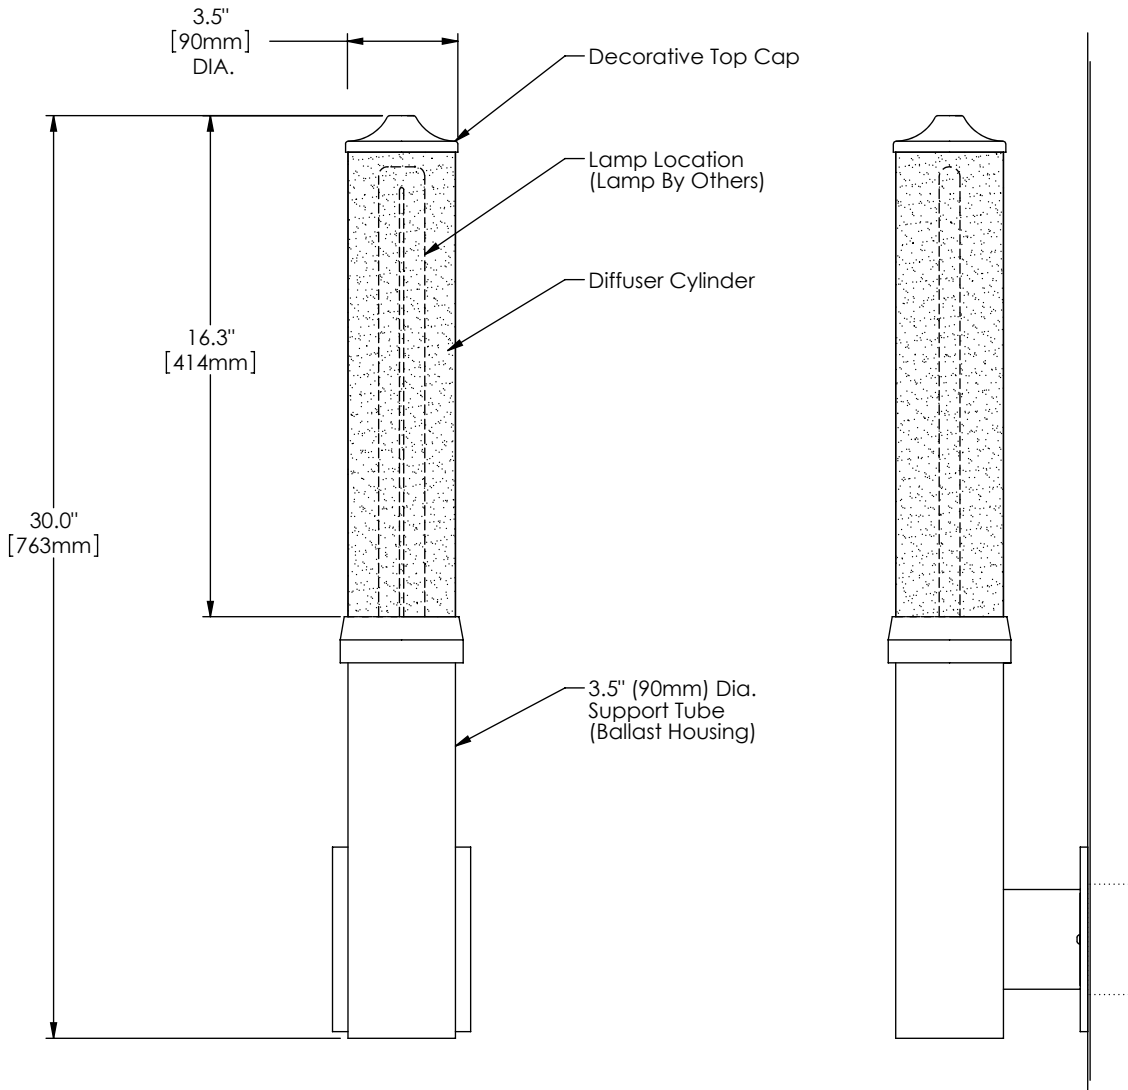

Due Specifications

WET LOCATION

1940 Series	W Style	19 Lamp	Diffuser	Finish	30" Height H	Voltage	Options
	W - Wall	19 - 1 x 36 Watt / 2G11	WA - White Opal Acrylic SA - Clear Satin Acrylic WG - White Opal Glass	16 - Clear Anodized Aluminum 22 - Painted Custom Color	30"	U - 120-277 V 1 - 120 V 2 - 220-240 V 3 - 277 V	DM - Specify Dimming Ballast Consult The Factory EM - Fluorescent Emergency, Battery - Remote Other _____