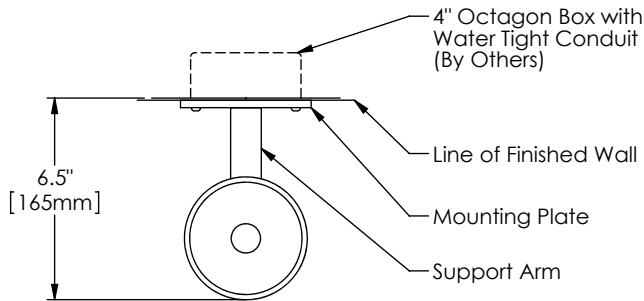

Due Specifications

WET LOCATION

1940 Series	W Style	19 Lamp	Diffuser	Finish	30" Height H	Voltage	Options
	W - Wall	19 - 1 x 36 Watt / 2G11	WA - White Opal Acrylic SA - Clear Satin Acrylic WG - White Opal Glass	16 - Clear Anodized Aluminum 22 - Painted Custom Color	30"	U - 120-277 V 1 - 120 V 2 - 220-240 V 3 - 277 V	DM - Specify Dimming Ballast Consult The Factory EM - Fluorescent Emergency, Battery - Remote Other _____