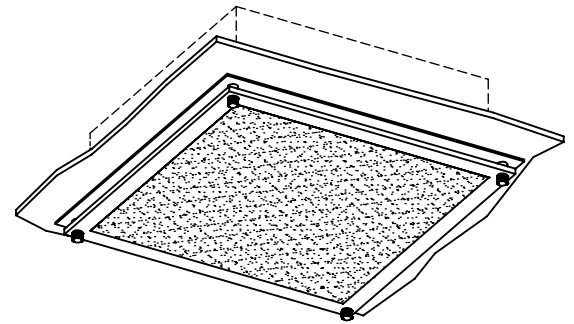

Float Specifications

PERSPECTIVE VIEW

Lamp Location
(Lamp By Others)

Series	Style	Lamp	Diffuser	Finish	Size	Voltage	Options
1381	R				13.4		
R - Recessed	33 - 1 x 22 Watt / 2GX13 032 - 2 x 26 Watt / GX24q-3	CG - Clear / Satin Glass SW - Satin White Opal Acrylic	10 - Satin Stainless Steel 12 - Satin Nickel 21 - Painted White 22 - Painted Custom Color	13.4"	U - 120-277 V 1 - 120 V 2 - 220-240 V 3 - 277 V	DM - Specify Dimming Ballast Consult The Factory EM - Fluorescent Emergency, Battery - Remote Other _____	