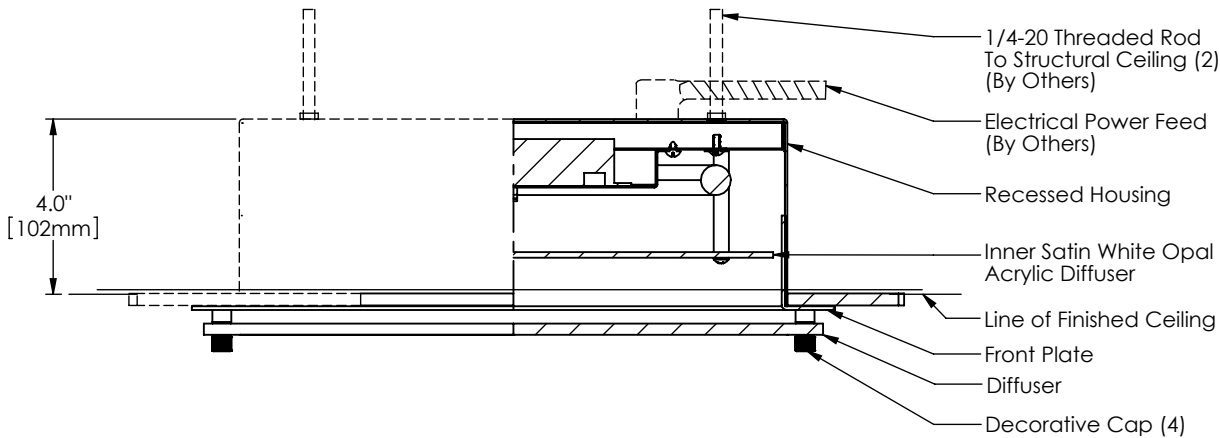

Float Specifications

PERSPECTIVE VIEW

Lamp Location
(Lamp By Others)

Series	Style	Lamp	Diffuser	Finish	Size	Voltage	Options
1381	R				13.4		
R - Recessed	33 - 1 x 22 Watt / 2GX13 032 - 2 x 26 Watt / GX24q-3	CG - Clear / Satin Glass SW - Satin White Opal Acrylic	10 - Satin Stainless Steel 12 - Satin Nickel 21 - Painted White 22 - Painted Custom Color	13.4"	U - 120-277 V 1 - 120 V 2 - 220-240 V 3 - 277 V	DM - Specify Dimming Ballast Consult The Factory EM - Fluorescent Emergency, Battery - Remote Other _____	