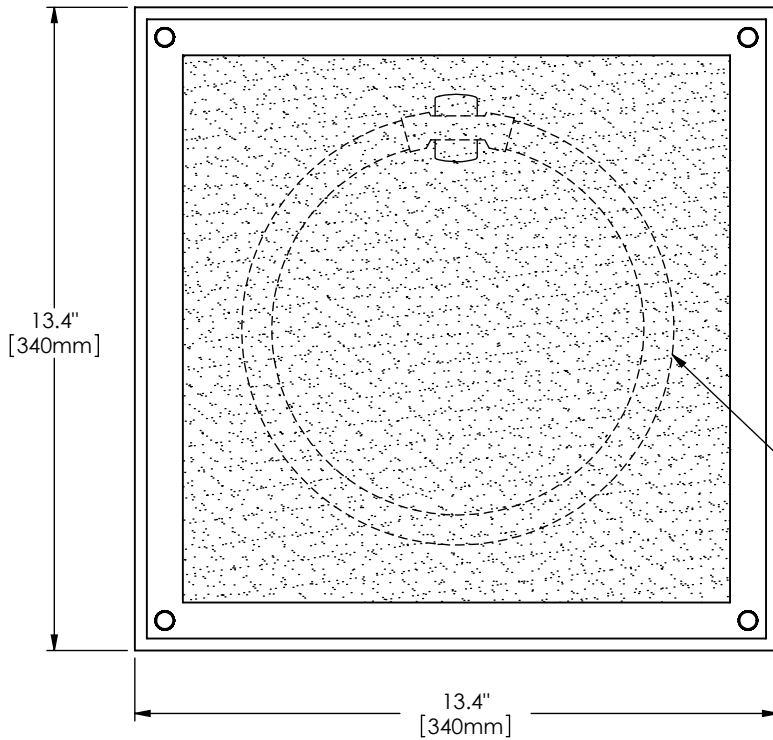

Float Specifications

PERSPECTIVE VIEW

Lamp Location
(Lamp By Others)

Series	Style	Lamp	Diffuser	Finish	Size	Voltage	Options
1381	R				13.4		
R - Recessed	33 - 1 x 22 Watt / 2GX13 032 - 2 x 26 Watt / GX24q-3	CG - Clear / Satin Glass SW - Satin White Opal Acrylic	10 - Satin Stainless Steel 12 - Satin Nickel 21 - Painted White 22 - Painted Custom Color	13.4"	U - 120-277 V 1 - 120 V 2 - 220-240 V 3 - 277 V	DM - Specify Dimming Ballast Consult The Factory EM - Fluorescent Emergency, Battery - Remote Other _____	