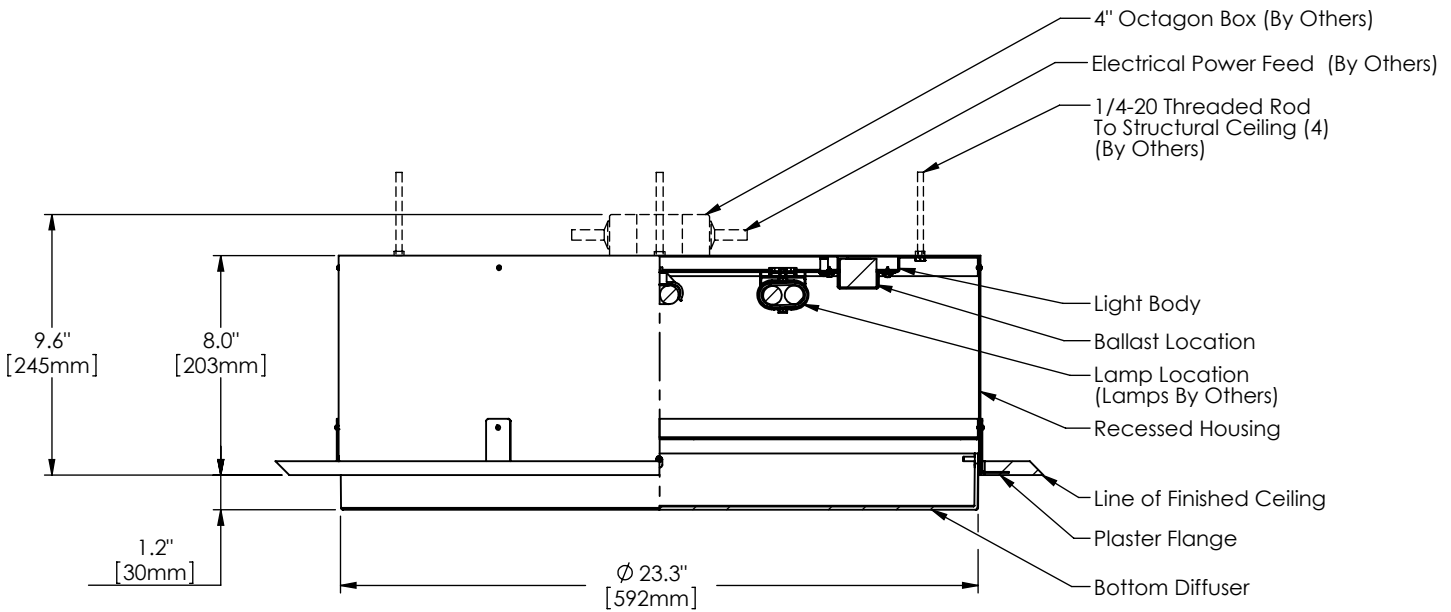

Plate R Plaster-in Specifications

PERSPECTIVE VIEW

Lamp Location
(Lamps By Others)

1364	R		SW	21	23.3		
Series	Style	Lamp	Diffuser	Finish	Dia.	Voltage	Options

R - Recessed 193 - 3 x 36 Watt / 2G11 SW - Satin White 21 - Painted White 23.3" U - 120-277 V DM - Specify Dimming Ballast
 194 - 4 x 36 Watt / 2G11 Opal Acrylic Consult The Factory
 1 - 120 V EM - Fluorescent Emergency,
 2 - 220-240 V Battery - Remote
 3 - 277 V Other _____