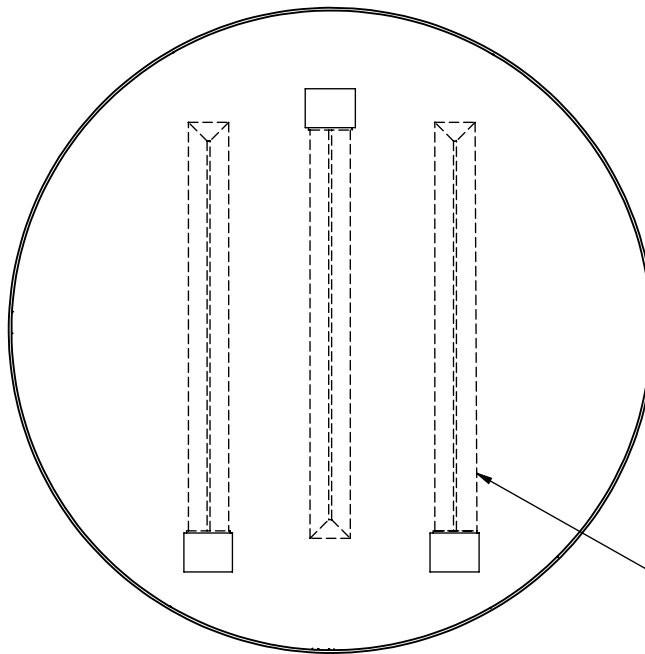

Plate R Plaster-in Specifications

PERSPECTIVE VIEW

Lamp Location
(Lamps By Others)

1364	R		SW	21	23.3		
Series	Style	Lamp	Diffuser	Finish	Dia.	Voltage	Options

R - Recessed 193 - 3 x 36 Watt / 2G11 SW - Satin White 21 - Painted White 23.3" U - 120-277 V DM - Specify Dimming Ballast
 194 - 4 x 36 Watt / 2G11 Opal Acrylic Consult The Factory
 1 - 120 V EM - Fluorescent Emergency,
 2 - 220-240 V Battery - Remote
 3 - 277 V Other _____