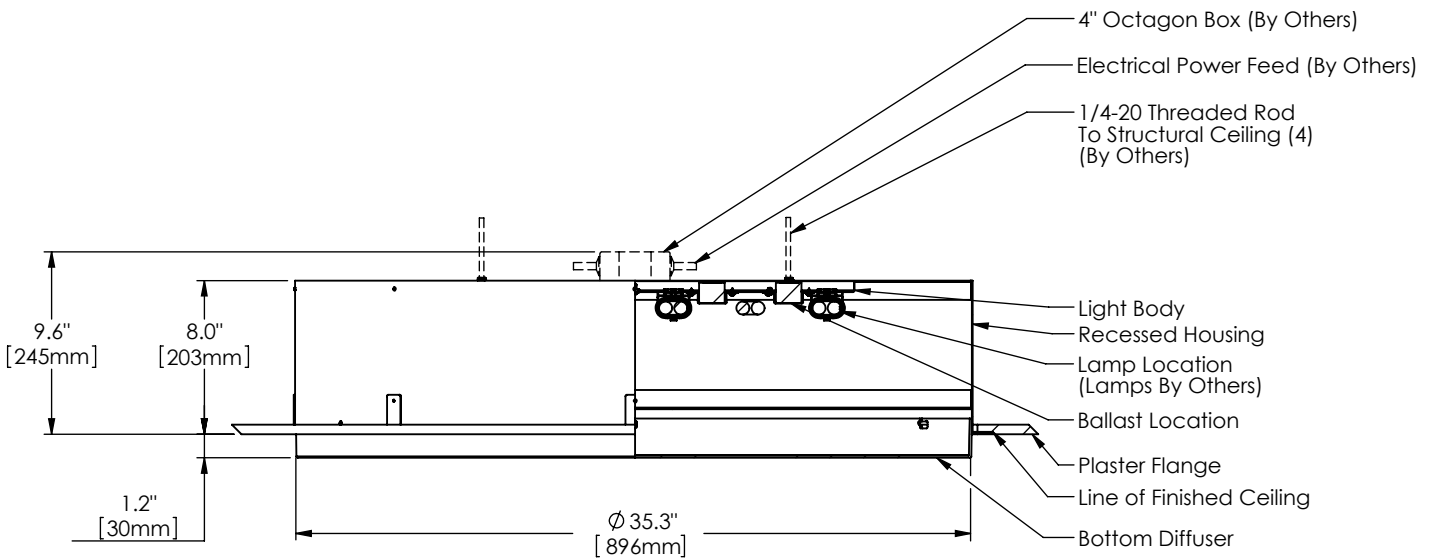

# Plate R Plaster-in Specifications

PERSPECTIVE VIEW

1364	R		SW	21	35.3		
Series	Style	Lamp	Diffuser	Finish	Dia.	Voltage	Options

R - Recessed 196 - 6 x 36 Watt / 2G11  
 205 - 5 x 40 Watt / 2G11  
 206 - 6 x 40 Watt / 2G11

SW - Satin White  
 Opal Acrylic

21 - Painted White

35.3" U - 120-277 V  
 1 - 120 V  
 2 - 220-240 V  
 3 - 277 V

DM - Specify Dimming Ballast  
 Consult The Factory  
 EM - Fluorescent Emergency,  
 Battery - Remote  
 Other \_\_\_\_\_