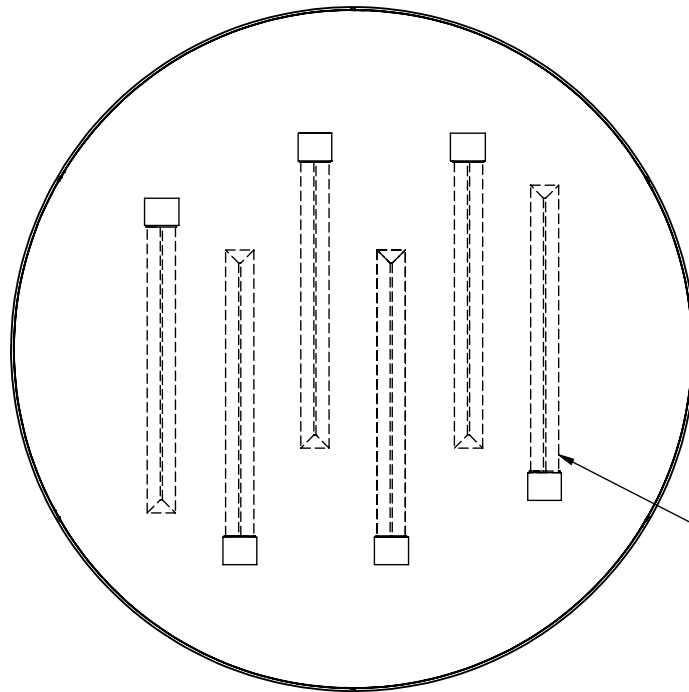

# Plate R Plaster-in Specifications

PERSPECTIVE VIEW

1364	R		SW	21	35.3		
Series	Style	Lamp	Diffuser	Finish	Dia.	Voltage	Options

R - Recessed 196 - 6 x 36 Watt / 2G11  
 205 - 5 x 40 Watt / 2G11  
 206 - 6 x 40 Watt / 2G11

SW - Satin White  
 Opal Acrylic

21 - Painted White

35.3" U - 120-277 V  
 1 - 120 V  
 2 - 220-240 V  
 3 - 277 V

DM - Specify Dimming Ballast  
 Consult The Factory  
 EM - Fluorescent Emergency,  
 Battery - Remote  
 Other \_\_\_\_\_