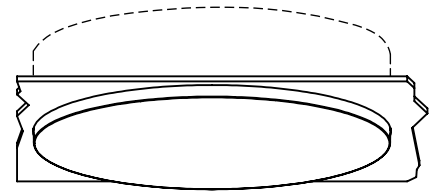

# Plate R Plaster-in Specifications

PERSPECTIVE VIEW

1364	R		SW	21	35.3		
Series	Style	Lamp	Diffuser	Finish	Dia.	Voltage	Options

R - Recessed 196 - 6 x 36 Watt / 2G11  
 205 - 5 x 40 Watt / 2G11  
 206 - 6 x 40 Watt / 2G11