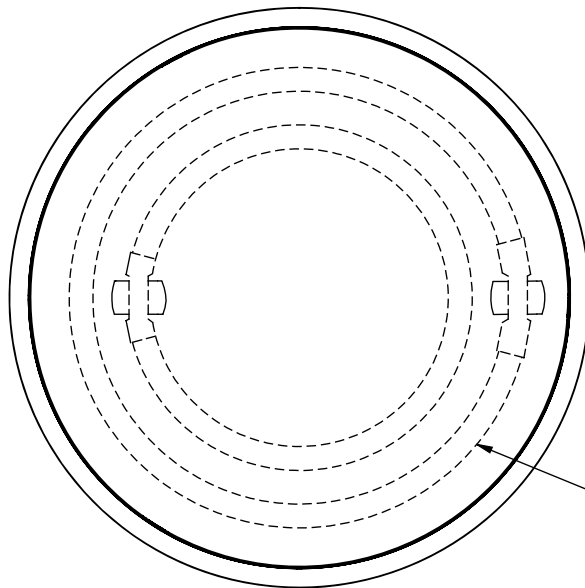

# Plate R Trim Specifications

PERSPECTIVE VIEW

Lamp Location  
(Lamps By Others)

Series	Style	Lamp	Diffuser	Finish	Dia.	Voltage	Options
1363	R		SW	21	14.1		
	R - Recessed	34 - 1 x 40 Watt / 2GX13 36 - 1 x 22 + 40 Watt / 2GX13 032 - 2 x 26 Watt / GX24q-3	SW - Satin White Opal Acrylic	21 - Painted White	14.1"	U - 120-277 V 1 - 120 V 2 - 220-240 V 3 - 277 V	DM - Specify Dimming Ballast Consult The Factory EM - Fluorescent Emergency, Battery - Remote Other _____