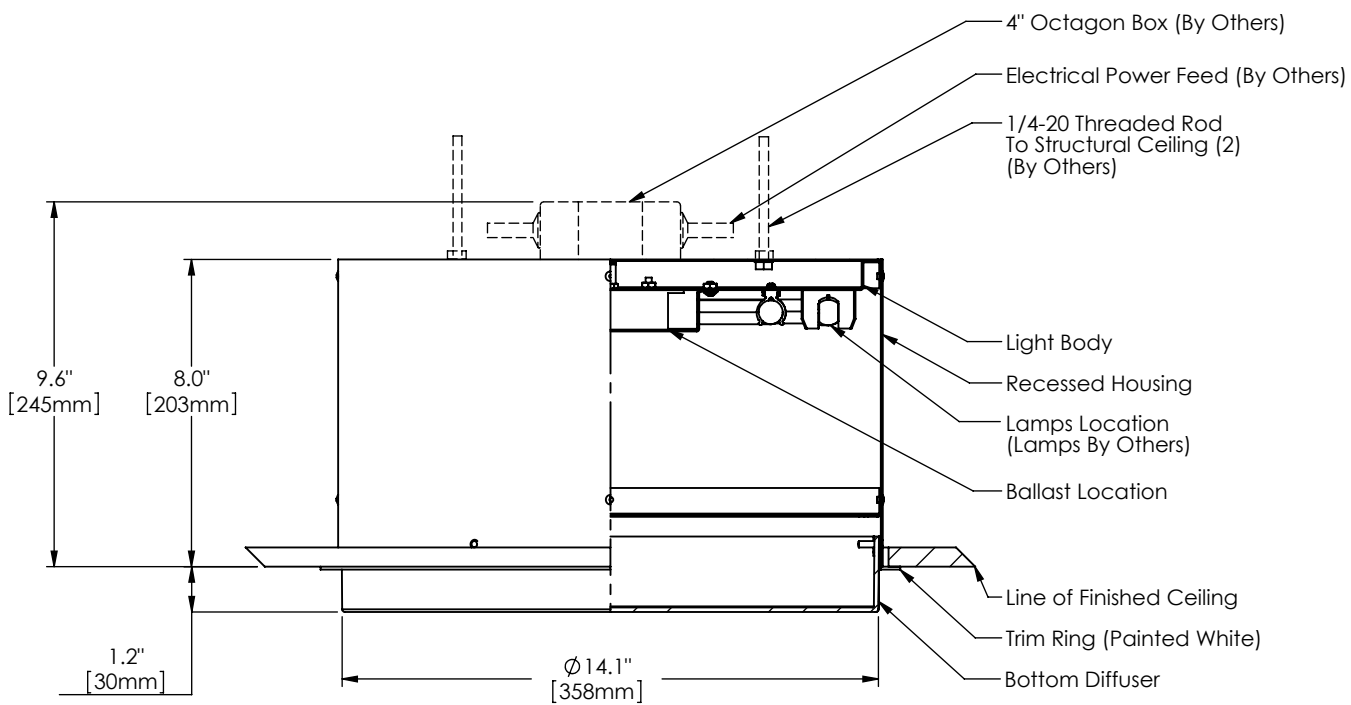

# Plate R Trim Specifications

PERSPECTIVE VIEW

Lamp Location  
(Lamps By Others)

Series	Style	Lamp	Diffuser	Finish	Dia.	Voltage	Options
1363	R		SW	21	14.1		
	R - Recessed	34 - 1 x 40 Watt / 2GX13 36 - 1 x 22 + 40 Watt / 2GX13 032 - 2 x 26 Watt / GX24q-3	SW - Satin White Opal Acrylic	21 - Painted White	14.1"	U - 120-277 V 1 - 120 V 2 - 220-240 V 3 - 277 V	DM - Specify Dimming Ballast Consult The Factory EM - Fluorescent Emergency, Battery - Remote Other _____