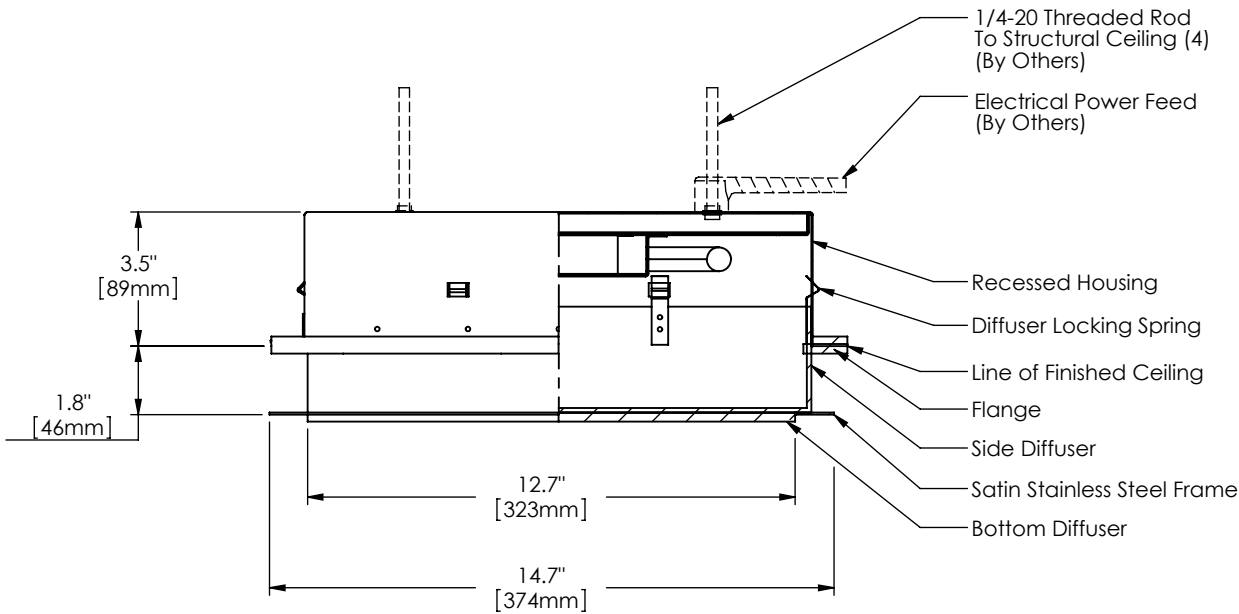

# Plate Trim Specifications

PERSPECTIVE VIEW

Lamp Location  
(Lamp By Others)

Series	Style	Lamp	Diffuser	Finish	Size	Voltage	Options
1365	R	33		10	14.7		

R - Recessed

33 - 1 x 22 Watt / 2GX13

SW - Satin White Opal Acrylic  
SA - Clear Satin Acrylic

10 - Satin Stainless Steel

14.7"

U - 120-277 V  
1 - 120 V  
2 - 220-240 V  
3 - 277 V

DM - Specify Dimming Ballast Consult The Factory  
EM - Fluorescent Emergency, Battery - Remote  
Other \_\_\_\_\_