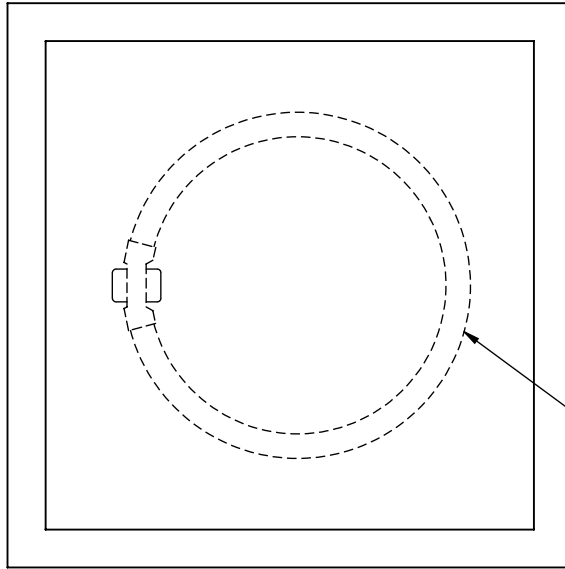

# Plate Trim Specifications

PERSPECTIVE VIEW

Lamp Location  
(Lamp By Others)

Series	Style	Lamp	Diffuser	Finish	Size	Voltage	Options
1365	R	33		10	14.7		

R - Recessed

33 - 1 x 22 Watt / 2GX13

SW - Satin White Opal Acrylic  
SA - Clear Satin Acrylic

10 - Satin Stainless Steel

14.7"

U - 120-277 V  
1 - 120 V  
2 - 220-240 V  
3 - 277 V

DM - Specify Dimming Ballast Consult The Factory  
EM - Fluorescent Emergency, Battery - Remote  
Other \_\_\_\_\_