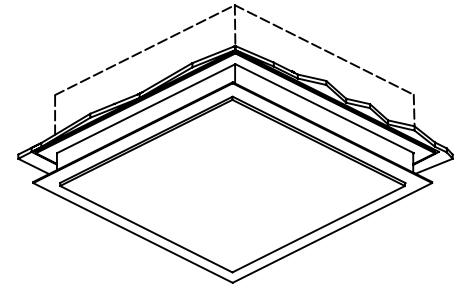

# Plate Trim Specifications

PERSPECTIVE VIEW

Lamp Location  
(Lamp By Others)

Series	Style	Lamp	Diffuser	Finish	Size	Voltage	Options
1365	R	33		10	14.7		

R - Recessed

33 - 1 x 22 Watt / 2GX13

SW - Satin White Opal Acrylic  
SA - Clear Satin Acrylic