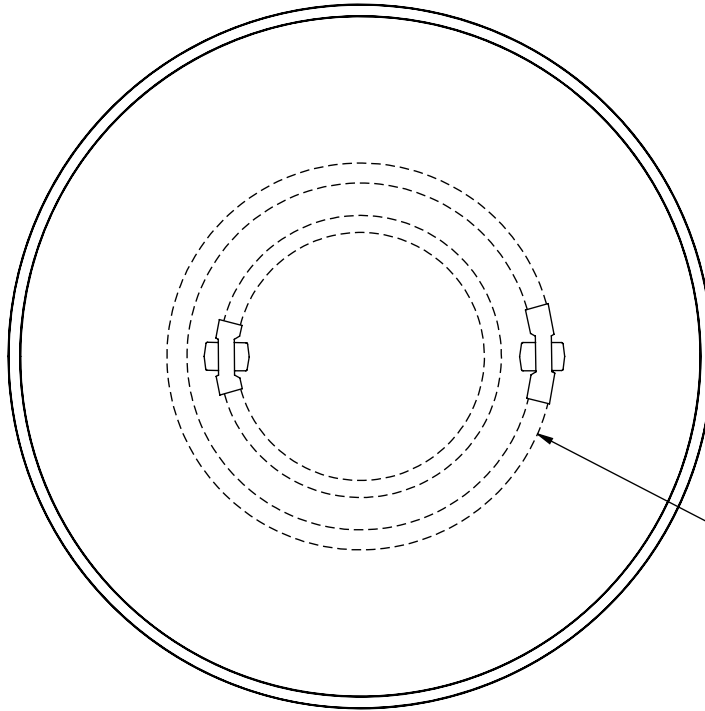

Puck Specifications

PERSPECTIVE VIEW

Lamp Location
(Lamps By Others)

Series	Style	Lamp	Diffuser	Finish	Dia.	Top Diffuser	Voltage	Options
1500	C				22			
C - Ceiling	33 - 1 x 22 Watt / 2GX13	SW - Satin White Opal Acrylic	19 - Painted Anodized Aluminum	22 - Painted Custom Color	22"	01 - 40% Translucent 02 - 20% Translucent 03 - Opasque 04 - Clear Satin Acrylic	U - 120-277 V 1 - 120 V 2 - 220-240 V 3 - 277 V	DM - Specify Dimming Ballast Consult The Factory EM - Fluorescent Emergency, Battery - Remote Other _____
	34 - 1 x 40 Watt / 2GX13	SA - Clear Satin Acrylic						
	35 - 1 x 55 Watt / 2GX13							
	36 - 1 x 22 + 40 Watt / 2GX13							