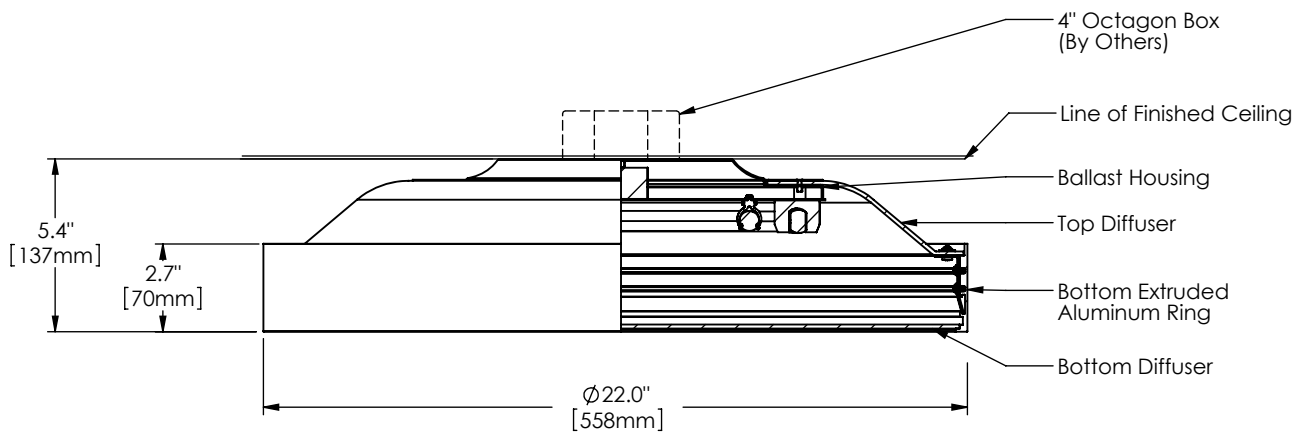

Puck Specifications

PERSPECTIVE VIEW

Lamp Location
(Lamps By Others)

Series	Style	Lamp	Diffuser	Finish	Dia.	Top Diffuser	Voltage	Options
1500	C				22			
C - Ceiling	33 - 1 x 22 Watt / 2GX13	SW - Satin White Opal Acrylic	19 - Painted Anodized Aluminum	22 - Painted Custom Color	22"	01 - 40% Translucent 02 - 20% Translucent 03 - Opasque 04 - Clear Satin Acrylic	U - 120-277 V 1 - 120 V 2 - 220-240 V 3 - 277 V	DM - Specify Dimming Ballast Consult The Factory EM - Fluorescent Emergency, Battery - Remote Other _____
	34 - 1 x 40 Watt / 2GX13	SA - Clear Satin Acrylic						
	35 - 1 x 55 Watt / 2GX13							
	36 - 1 x 22 + 40 Watt / 2GX13							