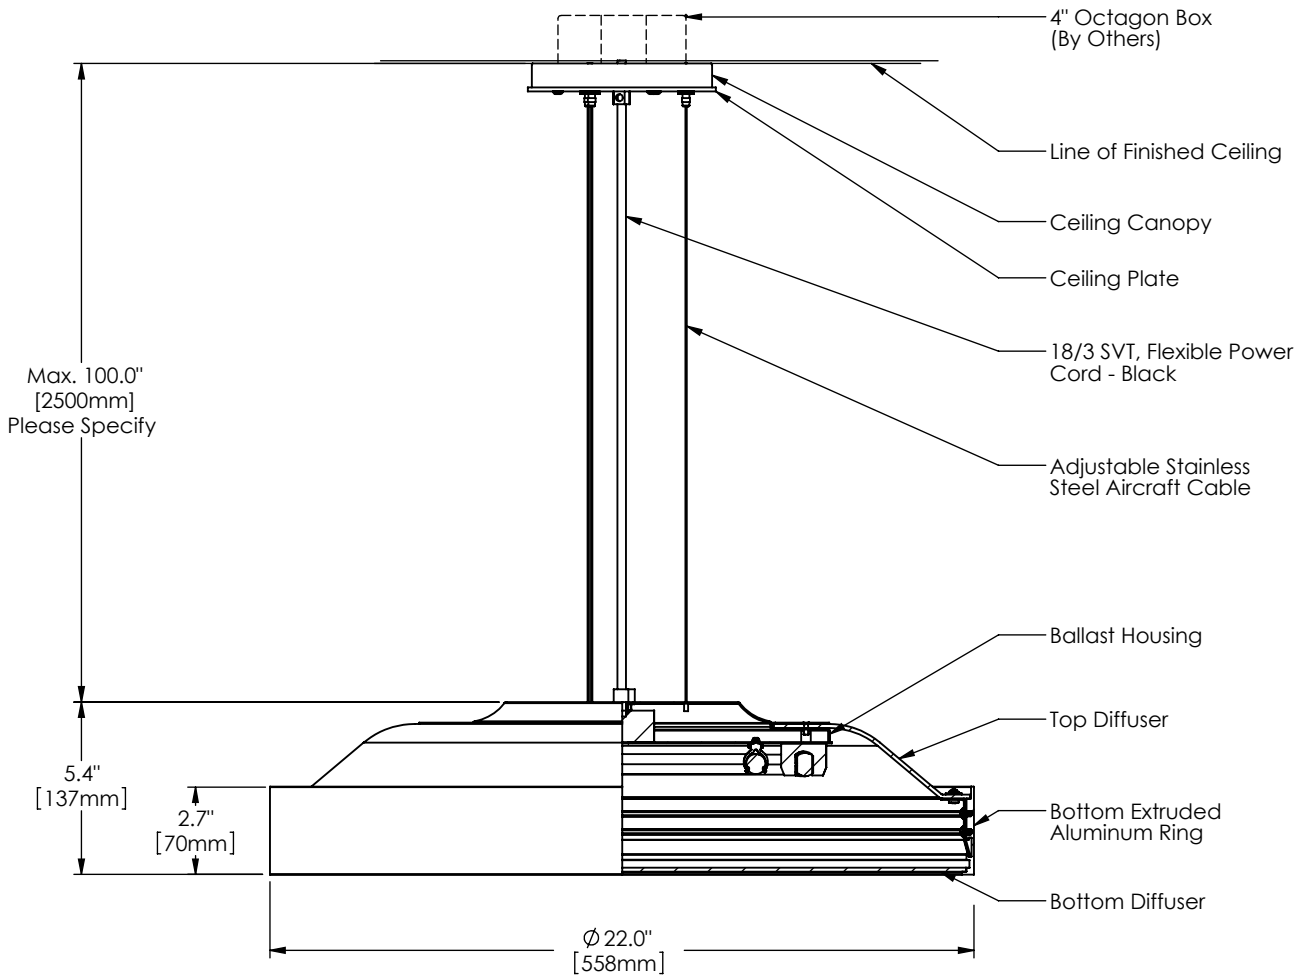

Puck Specifications

PERSPECTIVE VIEW

| Series | Style | Lamp | Diffuser | Finish | Dia. | Top Diffuser | Voltage | Options |
|-------------|-------------------------------|-------------------------------|--------------------------------|--------------------------|---------------|--|---------|---------|
| 1500 | P | | | | 22 | | | |
| P - Pendant | 33 - 1 x 22 Watt / 2GX13 | SW - Satin White Opal Acrylic | 19 - Painted Anodized Aluminum | 22" 01 - 40% Translucent | U - 120-277 V | DM - Specify Dimming Ballast Consult The Factory | | |
| | 34 - 1 x 40 Watt / 2GX13 | SA - Clear Satin Acrylic | 21 - Painted White | 02 - 20% Translucent | 1 - 120 V | EM - Fluorescent Emergency, Battery - Remote | | |
| | 35 - 1 x 55 Watt / 2GX13 | | 22 - Painted Custom Color | 03 - Opasque | 2 - 220-240 V | Other _____ | | |
| | 36 - 1 x 22 + 40 Watt / 2GX13 | | | 04 - Clear Satin Acrylic | 3 - 277 V | | | |