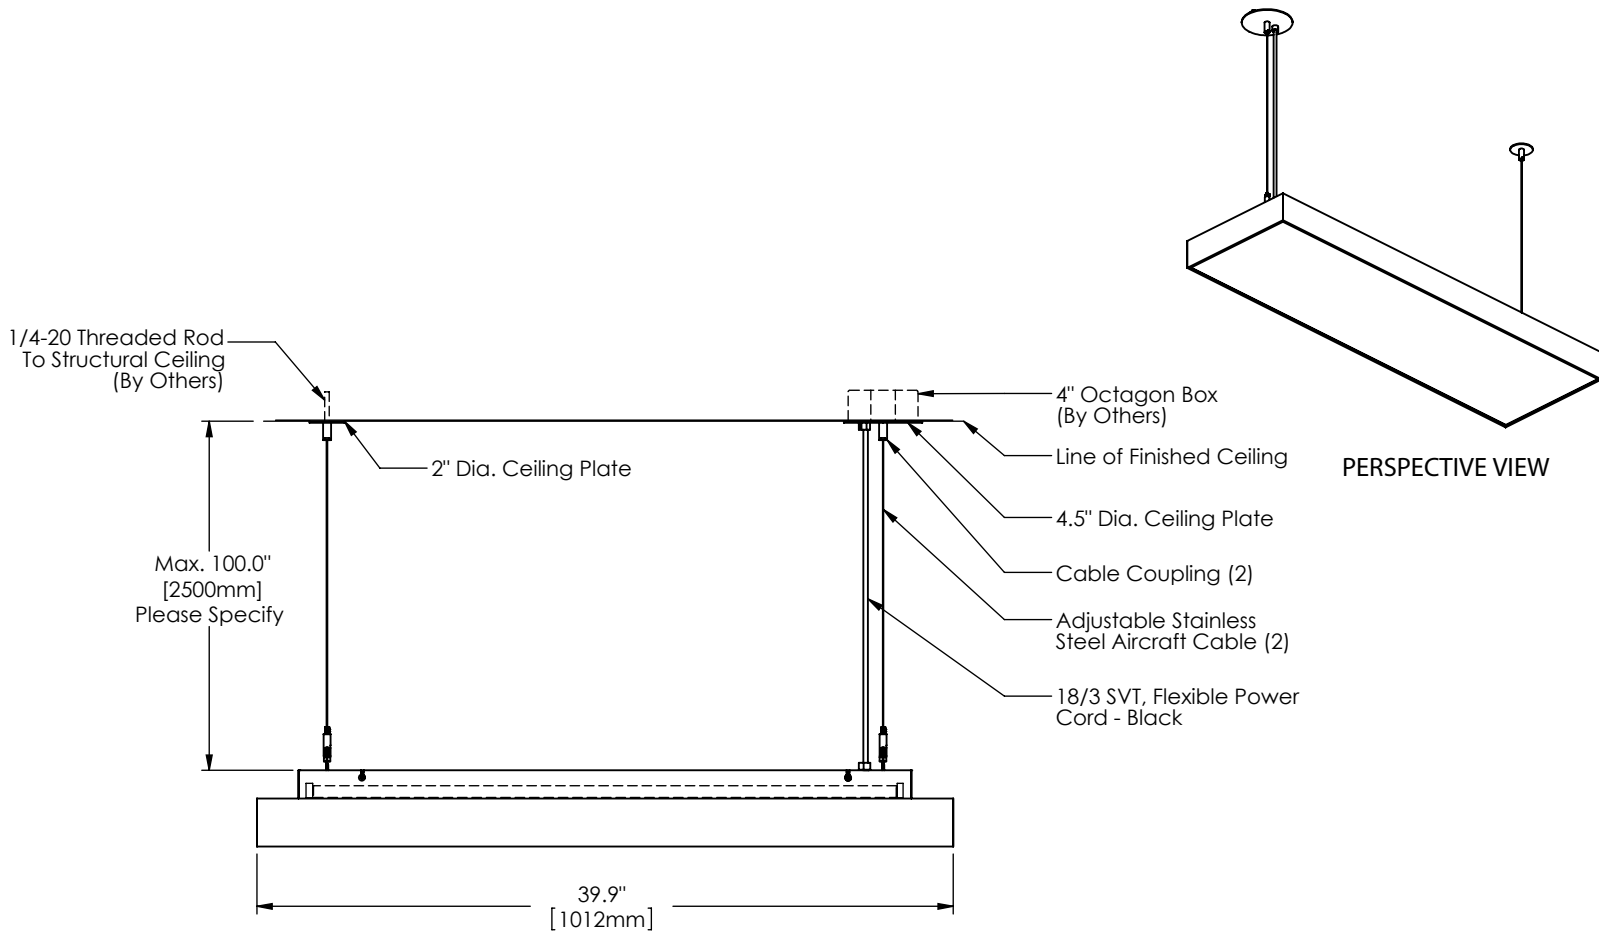

Step R Specifications

Series	Style	Lamp	Diffuser	Finish	Size	Voltage	Options
1541	P				39.9		
P - Pendant		422 - 2 x 21 Watt / G5 432 - 2 x 39 Watt HO / G5	SW - Satin White Opal Acrylic SA - Clear Satin Acrylic	16 - Clear Anodized Aluminum 21 - Painted White 22 - Painted Custom Color	39.9"	U - 120-277 V 1 - 120 V 2 - 220-240 V 3 - 277 V	DM - Specify Dimming Ballast Consult The Factory EM - Fluorescent Emergency, Battery - Remote Other _____