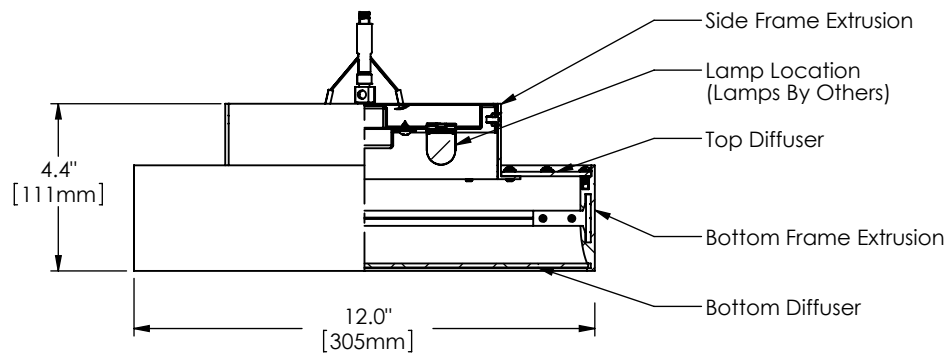

Step R Specifications

Series	Style	Lamp	Diffuser	Finish	Size	Voltage	Options
1541	P				39.9		
P - Pendant		422 - 2 x 21 Watt / G5 432 - 2 x 39 Watt HO / G5	SW - Satin White Opal Acrylic SA - Clear Satin Acrylic	16 - Clear Anodized Aluminum 21 - Painted White 22 - Painted Custom Color	39.9"	U - 120-277 V 1 - 120 V 2 - 220-240 V 3 - 277 V	DM - Specify Dimming Ballast Consult The Factory EM - Fluorescent Emergency, Battery - Remote Other _____