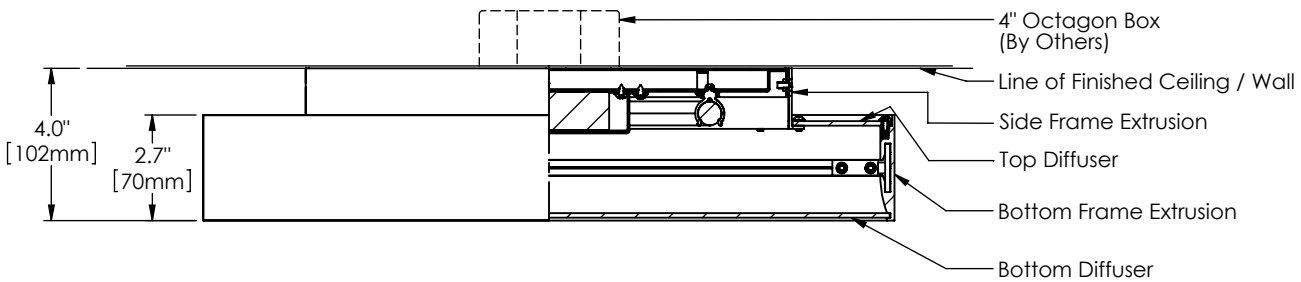

# Step Specifications

PERSPECTIVE VIEW

Series	Style	Lamp	Diffuser	Finish	Size	Voltage	Options
--------	-------	------	----------	--------	------	---------	---------

1540	S	33	SW	16	18	1	
S - Surface	33 - 1 x 22 Watt / 2GX13	SW - Satin White Opal Acrylic SA - Clear Satin Acrylic	16 - Clear Anodized Aluminum 21 - Painted White 22 - Painted Custom Color	18"	U - 120-277 V 1 - 120 V 2 - 220-240 V 3 - 277 V	DM - Specify Dimming Ballast Consult The Factory EM - Fluorescent Emergency, Battery - Remote Other _____	