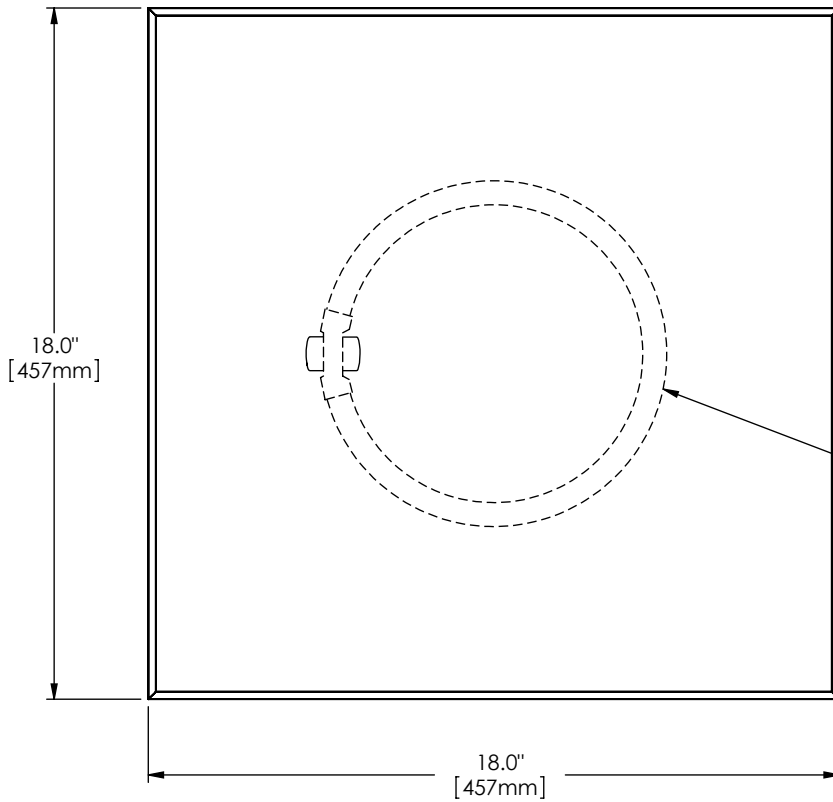

# Step Specifications

PERSPECTIVE VIEW

Series	Style	Lamp	Diffuser	Finish	Size	Voltage	Options
--------	-------	------	----------	--------	------	---------	---------

1540	S	33	SW	16	18	1	
S - Surface	33 - 1 x 22 Watt / 2GX13	SW - Satin White Opal Acrylic SA - Clear Satin Acrylic	16 - Clear Anodized Aluminum 21 - Painted White 22 - Painted Custom Color	18"	U - 120-277 V 1 - 120 V 2 - 220-240 V 3 - 277 V	DM - Specify Dimming Ballast Consult The Factory EM - Fluorescent Emergency, Battery - Remote Other _____	