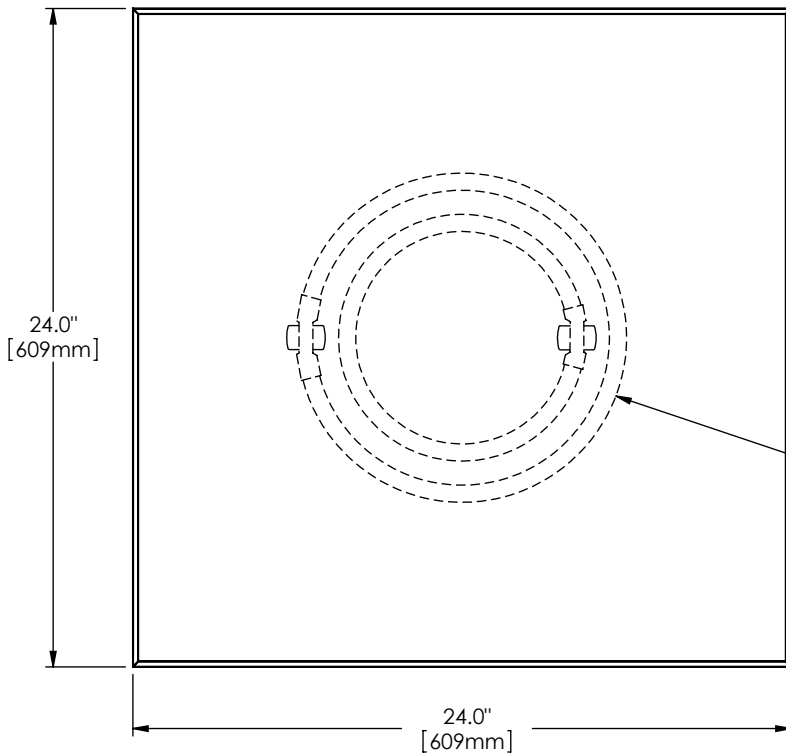

Step Specifications

PERSPECTIVE VIEW

Lamp Location
(Lamps By Others)

Series	Style	Lamp	Diffuser	Finish	Size	Voltage	Options
1540	S	36	SW	16	24	1	
	S - Surface	34 - 1 x 40 Watt / 2GX13 35 - 1 x 55 Watt / 2GX13 36 - 1 x 22 + 40 Watt / 2GX13 193 - 3 x 36 Watt / 2G11 194 - 4 x 36 Watt / 2G11	SW - Satin White Opal Acrylic SA - Clear Satin Acrylic	16 - Clear Anodized Aluminum 21 - Painted White 22 - Painted Custom Color	24"	U - 120-277 V 1 - 120 V 2 - 220-240 V 3 - 277 V	DM - Specify Dimming Ballast Consult The Factory EM - Fluorescent Emergency, Battery - Remote Other _____