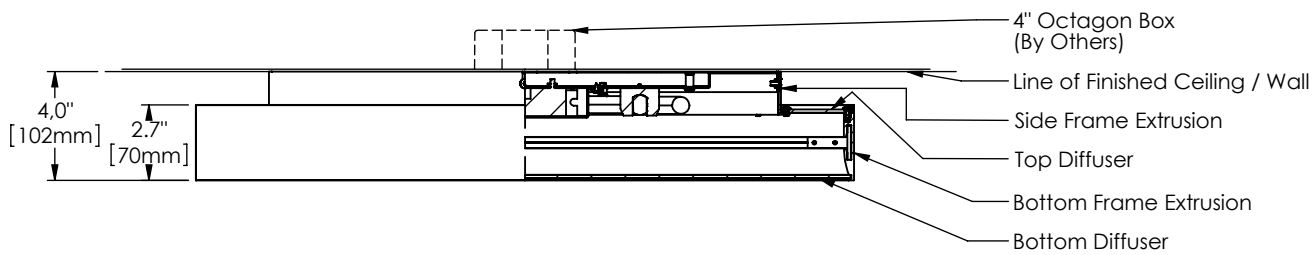

Step Specifications

PERSPECTIVE VIEW

Lamp Location
(Lamps By Others)

Series	Style	Lamp	Diffuser	Finish	Size	Voltage	Options
1540	S	36	SW	16	24	1	
	S - Surface	34 - 1 x 40 Watt / 2GX13 35 - 1 x 55 Watt / 2GX13 36 - 1 x 22 + 40 Watt / 2GX13 193 - 3 x 36 Watt / 2G11 194 - 4 x 36 Watt / 2G11	SW - Satin White Opal Acrylic SA - Clear Satin Acrylic	16 - Clear Anodized Aluminum 21 - Painted White 22 - Painted Custom Color	24"	U - 120-277 V 1 - 120 V 2 - 220-240 V 3 - 277 V	DM - Specify Dimming Ballast Consult The Factory EM - Fluorescent Emergency, Battery - Remote Other _____