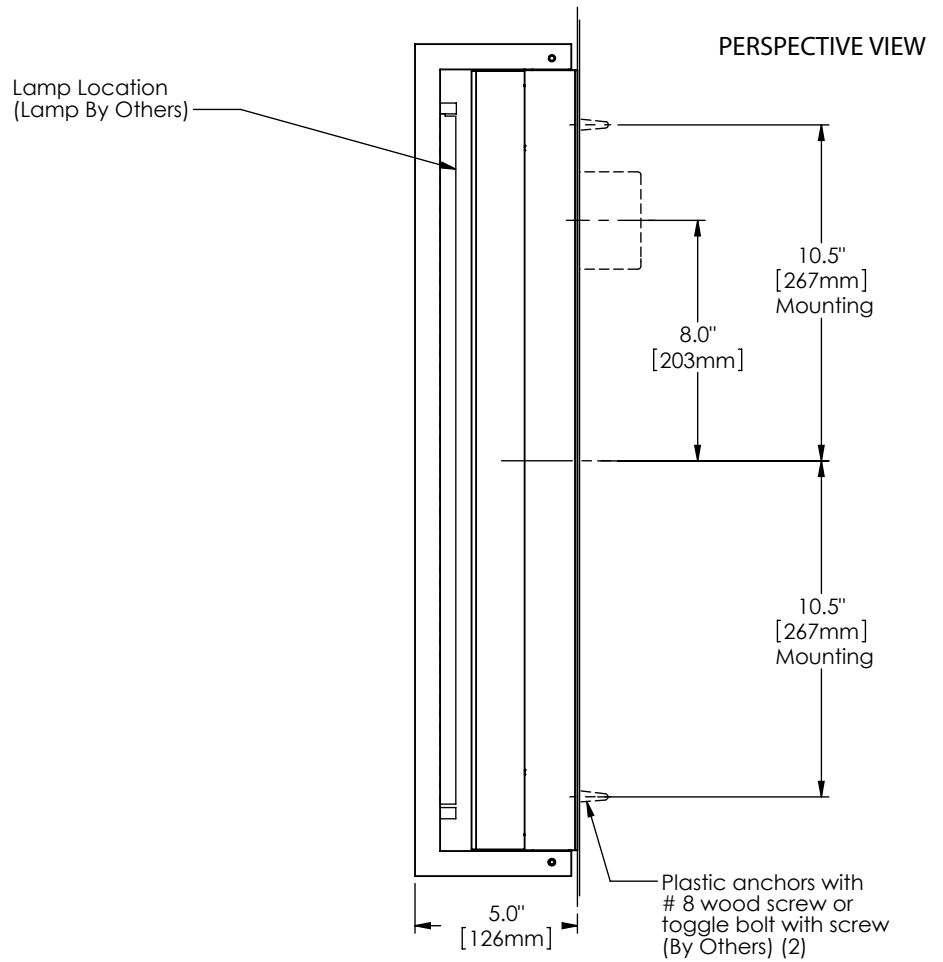

# Wing W Specifications

Series	Style	Lamp	Diffuser	Finish	Length	Voltage	Options
1821	S		NA		26		
	S - Surface	40 - 1 x 14 Watt / G5 41 - 1 x 24 Watt HO / G5	NA - Not Applicable	19 - Painted Anodized Aluminum 21 - Painted White 22 - Painted Custom Color	26"	U - 120-277 V 1 - 120 V 2 - 220-240 V 3 - 277 V	DM - Specify Dimming Ballast Consult The Factory EM - Fluorescent Emergency, Battery - Remote Other _____