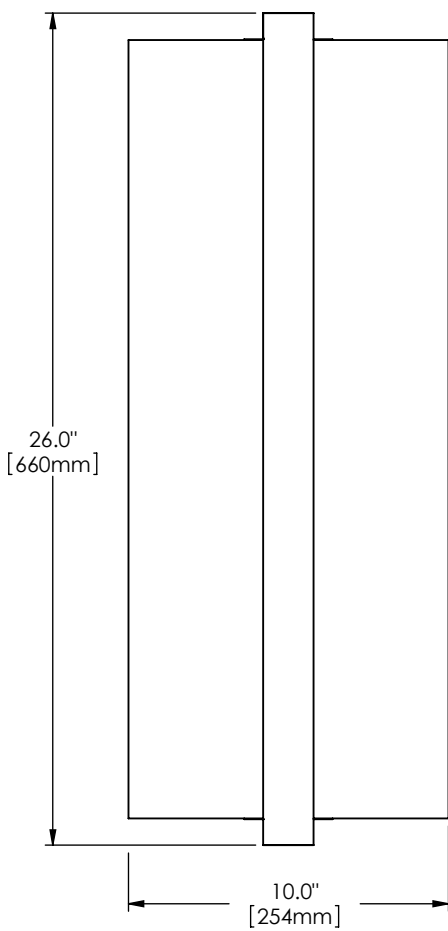

# Wing W Specifications

Series	Style	Lamp	Diffuser	Finish	Length	Voltage	Options
1821	S		NA		26		
	S - Surface	40 - 1 x 14 Watt / G5 41 - 1 x 24 Watt HO / G5	NA - Not Applicable	19 - Painted Anodized Aluminum 21 - Painted White 22 - Painted Custom Color	26"	U - 120-277 V 1 - 120 V 2 - 220-240 V 3 - 277 V	DM - Specify Dimming Ballast Consult The Factory EM - Fluorescent Emergency, Battery - Remote Other _____