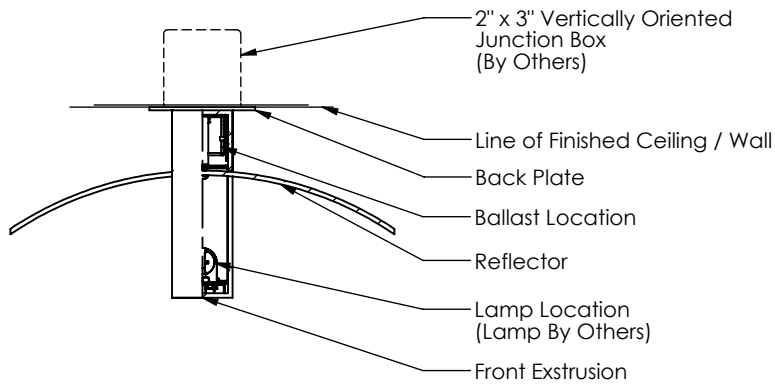

# Wing W Specifications

Series	Style	Lamp	Diffuser	Finish	Length	Voltage	Options
1821	S		NA		26		
	S - Surface	40 - 1 x 14 Watt / G5 41 - 1 x 24 Watt HO / G5	NA - Not Applicable	19 - Painted Anodized Aluminum 21 - Painted White 22 - Painted Custom Color	26"	U - 120-277 V 1 - 120 V 2 - 220-240 V 3 - 277 V	DM - Specify Dimming Ballast Consult The Factory EM - Fluorescent Emergency, Battery - Remote Other _____