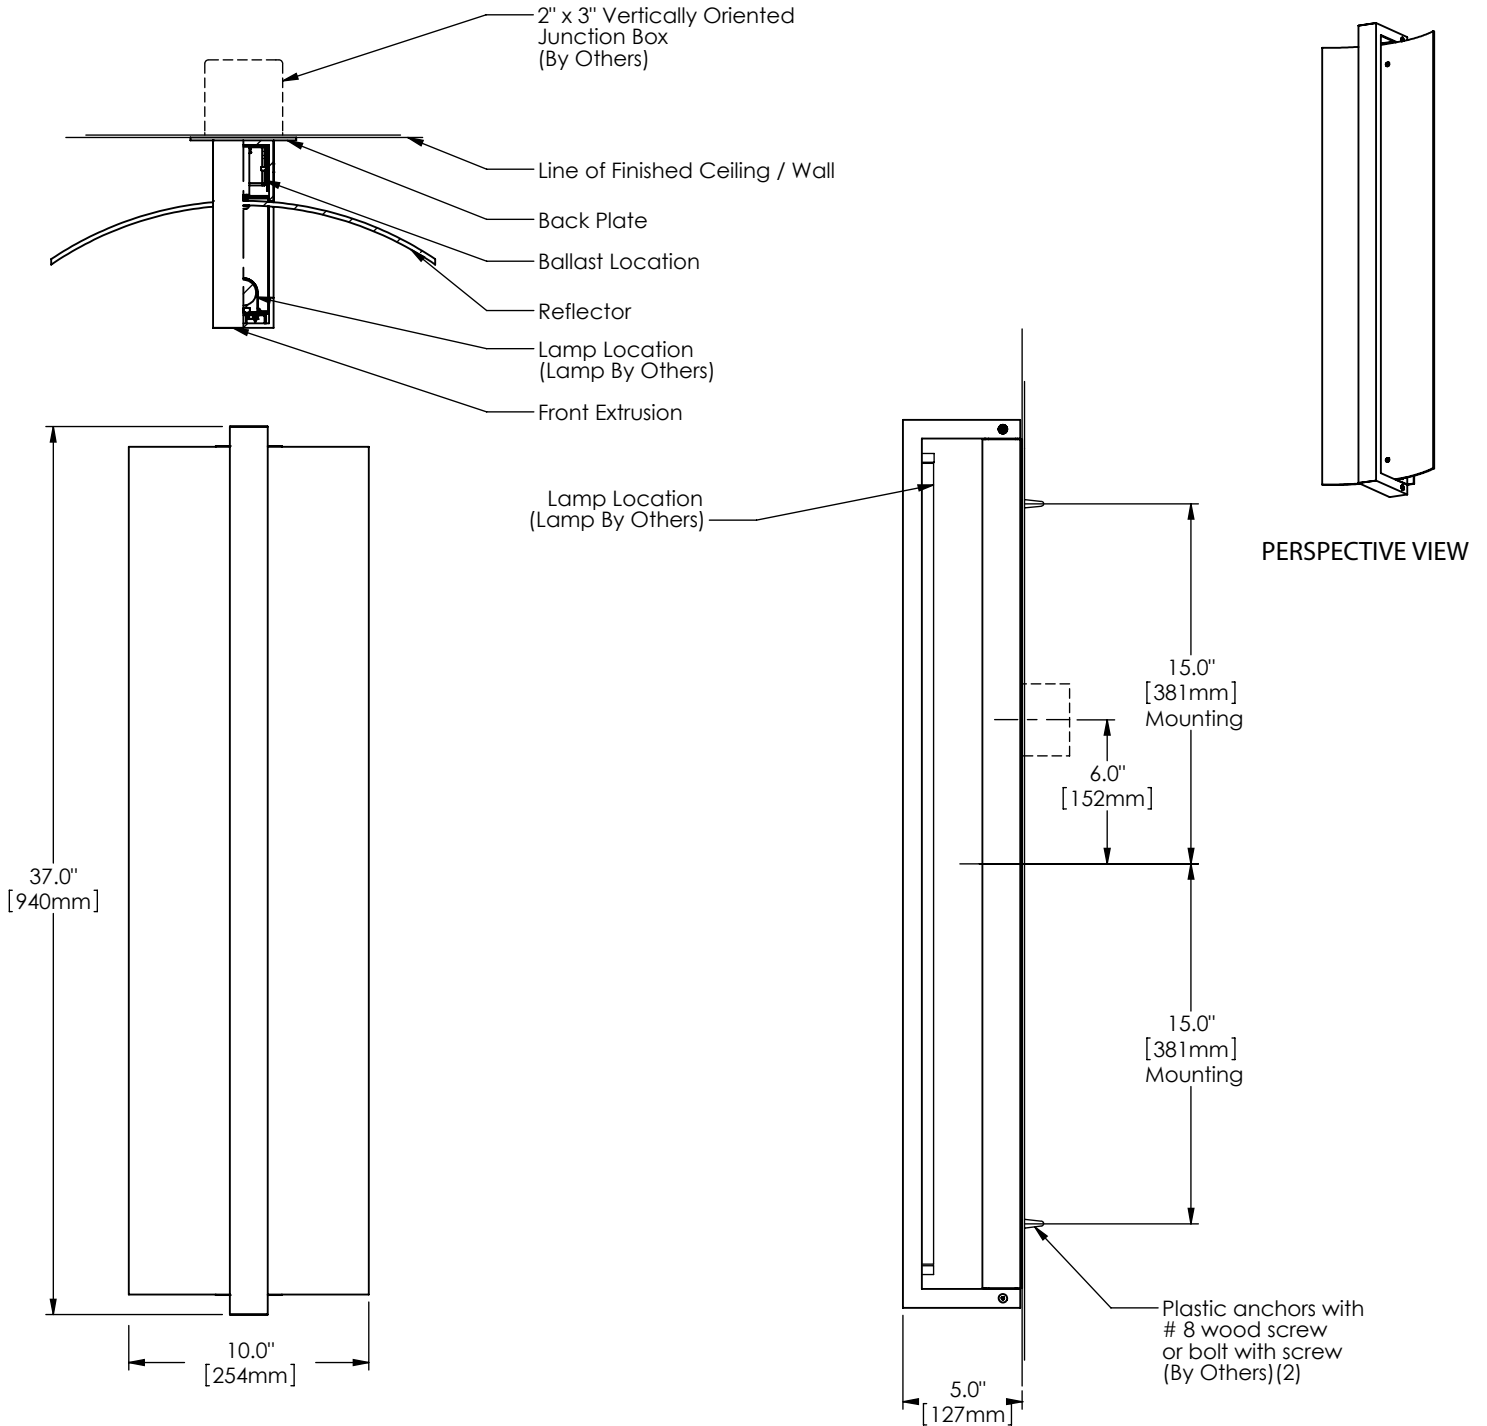

# Wing W Specifications

Series	Style	Lamp	Diffuser	Finish	Length	Voltage	Options
1821	S		NA		37		
	S - Surface	42 - 1 x 21 Watt / G5 43 - 1 x 39 Watt HO / G5	NA - Not Applicable	19 - Painted Anodized Aluminum 21 - Painted White 22 - Painted Custom Color	37"	U - 120-277 V 1 - 120 V 2 - 220-240 V 3 - 277 V	DM - Specify Dimming Ballast Consult The Factory EM - Fluorescent Emergency, Battery - Remote Other _____