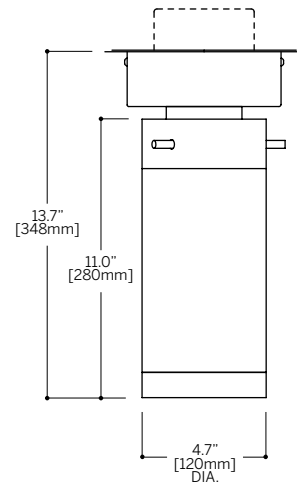

-  **Lamping**  
**1570.C02CG12**  
1 x 18 Watt / GX24q-2  
**1570.C03CG12**  
1 x 26 Watt / GX24q-3

Consult factory for LED and dimming options

\* Available in wall and pendant mount. See section Wall and Pendant.