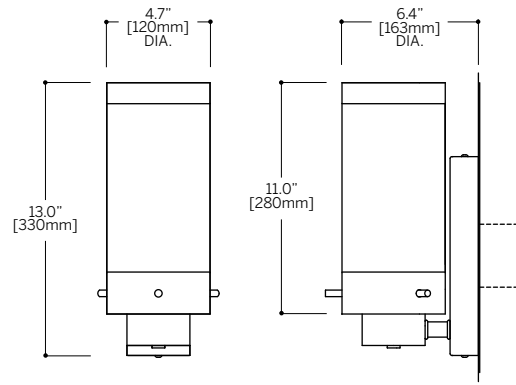

* Available in pendant and ceiling mount. See section Pendant and Ceiling.