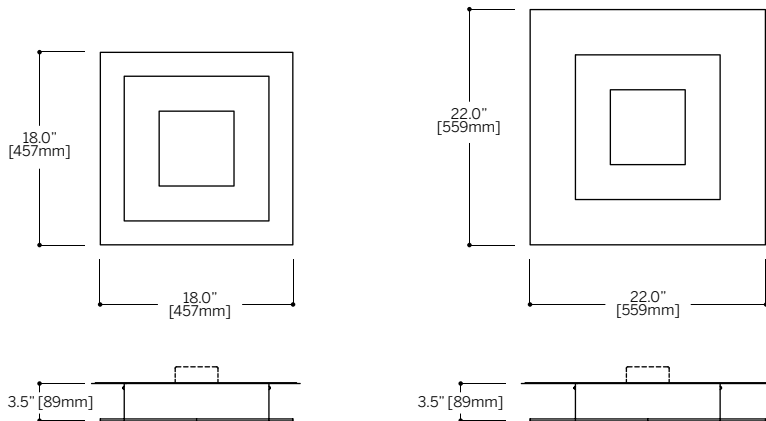

omnia

Emits soft, diffused, direct and indirect light. Creates suitable illumination for hallways and stairs.