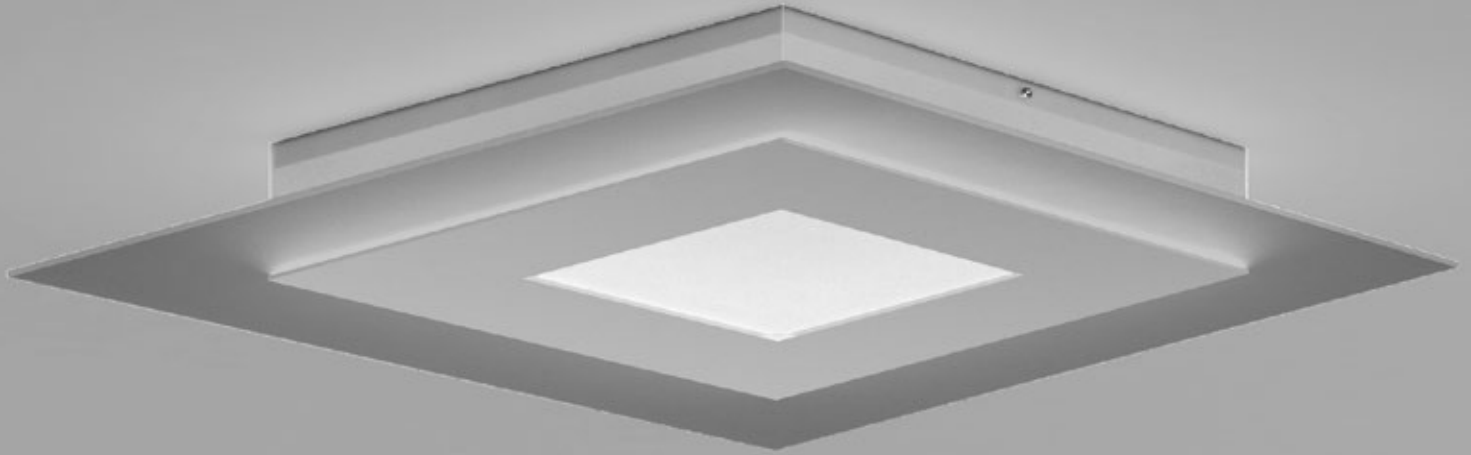

omnia

Emits soft, diffused, direct and indirect light. Creates suitable illumination for hallways and stairs.

 **Finish**
Painted Anodized Aluminum

 **Optional finish**
Painted White
Painted Custom Color

 **Diffuser**
Satin White Opal Acrylic

 **Optional diffuser**
Clear Satin Acrylic

 **Lamping**

1350.C33SW19-18
1 x 22 Watt / 2GX13

1350.C34SW19-18
1 x 40 Watt / 2GX13

1350.C35SW19-18
1 x 55 Watt / 2GX13

1350.C36SW19-18
1 x 22 + 40 Watt / 2GX13