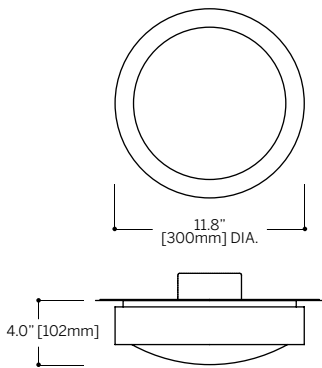

# pilot

Made with frosted ribbed diffuser mounted in nickel or stainless steel metal enclosure. Fixture provides downlight distribution.

-  **Finish**  
Satin Stainless Steel
-  **Optional finish**  
Satin Nickel  
Painted White  
Painted Custom Color
-  **Diffuser:**  
Clear - Satin Inside Glass
-  **Optional diffuser**  
Satin White Opal Acrylic

-  **Lamping**
- 1480.C33CS10**  
1 x 22 Watt / 2GX13
- 1480.C032CS10**  
2 x 26 Watt / GX24q-3
- 1480.C29CS10**  
1 x 24 Watt / 2G10

**Consult factory for LED options**  
Specify 120 or 277 Volt

\* Available in pendant and wall mount. See section Pendant and Wall.