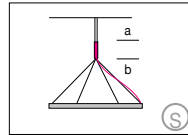

up to Ø 1550 mm / 61.0"
Suspension with pendant
canopy PB 656
and steel cables
(a) 5000 mm / 196.8" +
(b) 3000 mm / 118.1"
25' ceiling height
recommended.