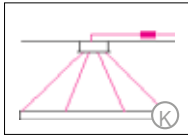

up to Ø 1900 mm / 74.8"
Suspension point as
clamping unit with 4/6 cables
and remote technical unit in
suspended ceiling. Not in
combination with RGB.

Item No.	LED	Dimming	LED	Finish	Power supply cable	Mounting version
X X X.	X X.	X X.	X X.	X X.	X X X	-

A, B, R, K = Distance of external power supply unit to light fixture max. 10m/394".

E, F, S, T, K = Minimum suspension height half the diameter of light fixture, maximum suspension height two times diameter of light fixture.

Including steel cable suspension 3000 mm/118" and/or power supply cable 3000mm/118" version S,T 5000 + 3000mm / 197"+118".