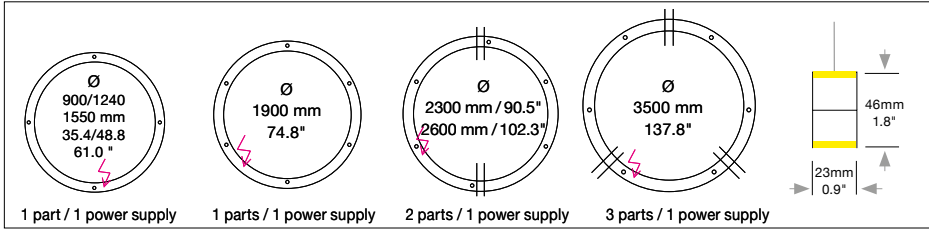

DOPPIO
DIRECT / INDIRECT

Housing: Aluminum profile with integrated opal diffuser
Design: SATTLER

Mounting version

up to Ø 1550 mm / 61.0"
4-point suspension
up to Ø 3500 mm
6-point suspension
with external power supply
unit in suspended ceiling.

up to Ø 1550 mm / 61.0"
4-point suspension
up to Ø 3500 mm
6-point suspension
with external power supply
unit in separate canopy.

up to Ø 1900 mm / 74.8"
suspension through canopy.

up to Ø 1550 mm / 61.0" 4-
current-carrying steel cables.
up to Ø 1900 mm / 74.8" 6-
current-carrying steel cables.
Not in combination with RGB.

up to Ø 1900 mm / 74.8"
Suspension with current-
carrying steel cables and
cavity wall box. Not in
combination with RGB.

up to Ø 1550 mm / 61.0"
Suspension with pendant
canopy PB 656
and steel cables
(a) 5000 mm / 196.8" +
(b) 3000 mm / 118.1"
25' ceiling height
recommended.

up to Ø 1550 mm / 61.0"
Suspension with pendant
canopy PB 656 and current-
carrying steel cables.
(a) 5000 mm / 196.8" +
(b) 3000 mm / 118.1"
Not in combination with RGB.
25' ceiling height
recommended.

up to Ø 1900 mm / 74.8"
Suspension point as
clamping unit with 4/6 cables
and remote technical unit in
suspended ceiling. Not in
combination with RGB.

Item No.	LED	Dimming	LED	Finish	Power supply cable	Mounting version
X X X.	X X.	X X.	X X.	X X.	X X X	-

A, B, R, K = Distance of external power supply unit to light fixture max. 10m/394".

E, F, S, T, K = Minimum suspension height half the diameter of light fixture, maximum suspension height two times diameter of light fixture.

Including steel cable suspension 3000 mm/118" and/or power supply cable 3000mm/118" version S,T 5000 + 3000mm / 197"+118".

Complete order number

Power supply units			
Type / Size mm / inch	Included with Mounting version	Protective rating	
DE 2F 363 x 283 x 56 mm / 14.2 x 11.1 x 2.2"	A, R, K (up to Ø 1550 mm)	IP 20	
DE 3F 363 x 403 x 85 mm / 14.2 x 15.7 x 3.3"	A, R, K (up to Ø 3500 mm)	IP 20	

Input voltage for all external power supply units and canopy is **120-277 VAC 50-60 Hz**

Canopy			
Type / Size mm / inch	Included with Mounting version	Protective rating	
DB 350 Ø 350 / 320 / 60 mm / 13.7 x 12.5 / 2.3"	B, E, F (up to Ø 1550 mm)	IP 20	
DB 510 Ø 510 / 470 / 60 mm / 20.0 x 18.5 / 2.3"	B, E, F (up to Ø 3500 mm)	IP 20	
PB 656 Ø 90 H 656 mm / 3.5 x 25.8"	S, T (up to Ø 1550 mm)	IP 20	
DB 145 Ø 145 / 133 / 55 mm / 5.7 x 5.2 / 2.2"	K	IP 20	

Color: **12 white, similar RAL 9003**, contact factory for other finishes
Canopy mounts to 4" octagonal junction box.

Optional

Power cable cover plate for mounting version A, G

200. 00. 00. 00. 12. (white)

Consisting of a cavity ceiling box with 3.1" (80mm) round metal cover. Included with mounting version A, G.