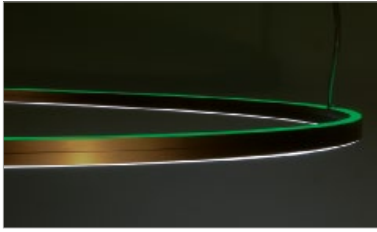

DOPPIO DIRECT / INDIRECT

Housing: Aluminum profile with integrated opal diffuser
Design: SATTLER

Sizes	Size: Ø mm	Inches	LED Watt	Lumen ¹	Weight kg/lbs ²	Item No.	LED Direct	Dimming	LED Indirect	Finish	Power supply cable	Mounting version
 Indirect  Direct	Ø 900 mm	35.4"	54 / 22	3177 / 1266	9 / 19.8	779.	X X.	X X.	X X.	X X.	X X X.	X
	Ø 1240 mm	48.8"	70 / 28	4054 / 1633	10 / 22.0	780.	X X.	X X.	X X.	X X.	X X X.	X
	Ø 1550 mm	61.0"	89 / 36	5132 / 2124	11 / 24.3	781.	X X.	X X.	X X.	X X.	X X X.	X
	Ø 1900 mm	74.8"	107 / 43	6167 / 2489	12 / 26.5	782.	X X.	X X.	X X.	X X.	X X X.	X
	Ø 2300 mm	90.5"	139 / 56	7961 / 3242	19 / 41.9	783.	X X.	X X.	X X.	X X.	X X X.	X
	Ø 2600 mm	102.3"	160 / 64	9156 / 3783	21 / 46.3	784.	X X.	X X.	X X.	X X.	X X X.	X
	Ø 3500 mm	137.8"	192 / 77	10,973 / 4480	29 / 63.9	785.	X X.	X X.	X X.	X X.	X X X.	X
Direct and indirect light separately switchable. If ordered with dimmer also separately dimmable												
Direct LED 24V CRI > 90 Mac Adam 3 SELV L80 B10 100,000 hours		Standard: Warm-white 3000 K	X X X.	30.	X X.	X X.	X X.	X X X.	X			
		Optional: Natural-white 3500 K Neutral-white 4000 K Extra warm-white 2700 K	X X X.	35.	X X.	X X.	X X.	X X X.	X			
			X X X.	40.	X X.	X X.	X X.	X X X.	X			
			X X X.	27.	X X.	X X.	X X.	X X X.	X			
Indirect LED 24V CRI > 90 Mac Adam 3 SELV L80 B10 100,000 hours		Standard: Warm-white 3000 K	X X X.	X X.	X X.	30.	X X.	X X X.	X			
		Optional: Natural-white 3500 K Neutral-white 4000 K Extra warm-white 2700 K RGB Color control*	X X X.	X X.	X X.	35.	X X.	X X X.	X			
			X X X.	X X.	X X.	40.	X X.	X X X.	X			
			X X X.	X X.	X X.	27.	X X.	X X X.	X			
			X X X.	X X.	X X.	60.	X X.	X X X.	X			
*Only available with DMX												
Dimming		Standard: 0 - 10 V	X X X.	X X.	52.	X X.	X X.	X X X.	X			
		Optional: Lutron EcoSystem ^{A,R,K} DMX	X X X.	X X.	92.	X X.	X X.	X X X.	X			
			X X X.	X X.	32.	X X.	X X.	X X X.	X			
Finish		Standard: 12 white, powder coated, similar to RAL 9003	 10 black fine textured	 11 white, similar to RAL 9010	 30 anthracite fine textured	 33 sand silver fine textured	 34 bronze satined					
		Optional (Powder coated):	 35 gold	 36 brass	 37 bronze fine textured	 38 copper						
		Optional (Premium):	 22 aluminum polished	 27 brush-finished aluminum								
Power supply cable		Standard: Z 70 silver	 Optional: Z 71 white	 Z 73 black								
		Without power cable										
		000 Current-carrying F, R, T, K										