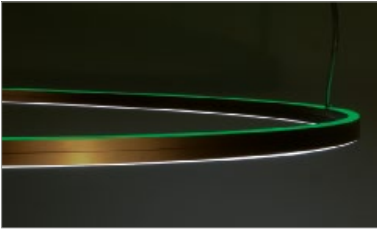

DOPPIO
DIRECT / INDIRECT

Housing: Aluminum profile with integrated opal diffuser
Design: SATTLER

Mounting version

up to Ø 1550 mm / 61.0"
4-point suspension
up to Ø 3500 mm
6-point suspension
with external power supply
unit in suspended ceiling.

up to Ø 1550 mm / 61.0"
4-point suspension
up to Ø 3500 mm
6-point suspension
with external power supply
unit in separate canopy.

up to Ø 1900 mm / 74.8"
suspension through canopy.

up to Ø 1550 mm / 61.0" 4-
current-carrying steel cables.
up to Ø 1900 mm / 74.8" 6-
current-carrying steel cables.
Not in combination with RGB.

up to Ø 1900 mm / 74.8"
Suspension with current-
carrying steel cables and
cavity wall box. Not in
combination with RGB.

up to Ø 1550 mm / 61.0"
Suspension with pendant
canopy PB 656
and steel cables
(a) 5000 mm / 196.8" +
(b) 3000 mm / 118.1"
25' ceiling height
recommended.

up to Ø 1550 mm / 61.0"
Suspension with pendant
canopy PB 656 and current-
carrying steel cables.
(a) 5000 mm / 196.8" +
(b) 3000 mm / 118.1"
Not in combination with RGB.
25' ceiling height
recommended.

up to Ø 1900 mm / 74.8"
Suspension point as
clamping unit with 4/6 cables
and remote technical unit in
suspended ceiling. Not in
combination with RGB.

Item No.	LED	Dimming	LED	Finish	Power supply cable	Mounting version
X X X.	X X.	X X.	X X.	X X.	X X X	-

A, B, R, K = Distance of external power supply unit to light fixture max. 10m/394".

E, F, S, T, K = Minimum suspension height half the diameter of light fixture, maximum suspension height two times diameter of light fixture.

Including steel cable suspension 3000 mm/118" and/or power supply cable 3000mm/118" version S,T 5000 + 3000mm / 197"+118".