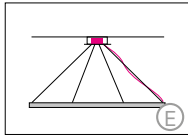

up to Ø 1900 mm / 74.8"
suspension through canopy.