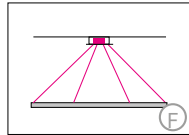

up to Ø 1550 mm / 61.0" 4-
current-carrying steel cables.
up to Ø 1900 mm / 74.8" 6-
current-carrying steel cables.
Not in combination with RGB.