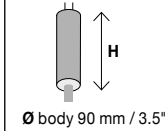

up to Ø 1900 mm / 74.8"
Suspension point as
clamping unit with 4/6 cables
and remote technical unit in
suspended ceiling. Not in
combination with RGB.

Item No.	LED	Dimming	LED	Finish	Power supply cable	Mounting version
X X X.	X X.	X X.	X X.	X X.	X X X	-

A, B, R, K = Distance of external power supply unit to light fixture max. 10m/394".

E, F, S, T, K = Minimum suspension height half the diameter of light fixture, maximum suspension height two times diameter of light fixture.

Including steel cable suspension 3000 mm/118" and/or power supply cable 3000mm/118" version S,T 5000 + 3000mm / 197"+118".

Complete order number

Power supply units			
Type / Size mm / inch	Included with Mounting version	Protective rating	
DE 2F 363 x 283 x 56 mm / 14.2 x 11.1 x 2.2"	A, R, K (up to Ø 1550 mm)	IP 20	
DE 3F 363 x 403 x 85 mm / 14.2 x 15.7 x 3.3"	A, R, K (up to Ø 3500 mm)	IP 20	

Input voltage for all external power supply units and canopy is **120-277 VAC 50-60 Hz**

Canopy			
Type / Size mm / inch	Included with Mounting version	Protective rating	
DB 350 Ø 350 / 320 / 60 mm / 13.7 x 12.5 / 2.3"	B, E, F (up to Ø 1550 mm)	IP 20	
DB 510 Ø 510 / 470 / 60 mm / 20.0 x 18.5 / 2.3"	B, E, F (up to Ø 3500 mm)	IP 20	
PB 656 Ø 90 H 656 mm / 3.5 x 25.8"	S, T (up to Ø 1550 mm)	IP 20	
DB 145 Ø 145 / 133 / 55 mm / 5.7 x 5.2 / 2.2"	K	IP 20	