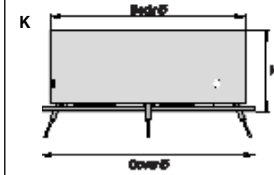

A, B, R, K = Distance of external power supply unit to light fixture max. 10m/394".

E, F, S, T, K = Minimum suspension height half the diameter of light fixture, maximum suspension height two times diameter of light fixture.

Including steel cable suspension 3000 mm/118" and/or power supply cable 3000mm/118" version S,T 5000 + 3000mm / 197"+118".

Complete order number

Power supply units			
Type / Size mm / inch	Included with Mounting version	Protective rating	
DE 2F 363 x 283 x 56 mm / 14.2 x 11.1 x 2.2"	A, R, K (up to Ø 1550 mm)	IP 20	
DE 3F 363 x 403 x 85 mm / 14.2 x 15.7 x 3.3"	A, R, K (up to Ø 3500 mm)	IP 20	

Input voltage for all external power supply units and canopy is **120-277 VAC 50-60 Hz**

Canopy			
Type / Size mm / inch	Included with Mounting version	Protective rating	
DB 350 Ø 350 / 320 / 60 mm / 13.7 x 12.5 / 2.3"	B, E, F (up to Ø 1550 mm)	IP 20	
DB 510 Ø 510 / 470 / 60 mm / 20.0 x 18.5 / 2.3"	B, E, F (up to Ø 3500 mm)	IP 20	
PB 656 Ø 90 H 656 mm / 3.5 x 25.8"	S, T (up to Ø 1550 mm)	IP 20	
DB 145 Ø 145 / 133 / 55 mm / 5.7 x 5.2 / 2.2"	K	IP 20	