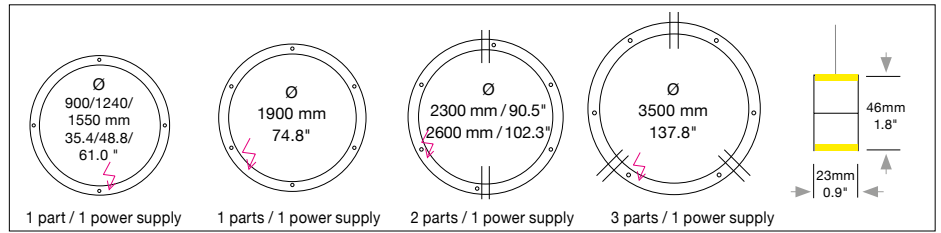

DOPPIO DIRECT / INDIRECT

Housing: Aluminum profile with integrated opal diffuser
Design: SATTLER

Sizes	Size: Ø mm	Inches	LED Watt	Lumen¹	Weight kg/lbs²	Item No.	LED Direct	Dimming	LED Indirect	Finish	Power supply cable	Mounting version
 Indirect Direct	Ø 900 mm	35.4"	54 / 22	3177 / 1266	9 / 19.8	779.	X X.	X X.	X X.	X X.	X X X.	X
	Ø 1240 mm	48.8"	70 / 28	4054 / 1633	10 / 22.0	780.	X X.	X X.	X X.	X X.	X X X.	X
	Ø 1550 mm	61.0"	89 / 36	5132 / 2124	11 / 24.3	781.	X X.	X X.	X X.	X X.	X X X.	X
	Ø 1900 mm	74.8"	107 / 43	6167 / 2489	12 / 26.5	782.	X X.	X X.	X X.	X X.	X X X.	X
	Ø 2300 mm	90.5"	139 / 56	7961 / 3242	19 / 41.9	783.	X X.	X X.	X X.	X X.	X X X.	X
	Ø 2600 mm	102.3"	160 / 64	9156 / 3783	21 / 46.3	784.	X X.	X X.	X X.	X X.	X X X.	X
	Ø 3500 mm	137.8"	192 / 77	10,973 / 4480	29 / 63.9	785.	X X.	X X.	X X.	X X.	X X X.	X
Direct and indirect light separately switchable. If ordered with dimmer also separately dimmable												
Direct LED 24V CRI > 90 Mac Adam 3 SELV L80 B10 100,000 hours		Standard: Warm-white 3000 K	X X X.	30.	X X.	X X.	X X.	X X X.	X			
		Optional: Natural-white 3500 K Neutral-white 4000 K Extra warm-white 2700 K	X X X.	35.	X X.	X X.	X X.	X X X.	X			
			X X X.	40.	X X.	X X.	X X.	X X X.	X			
			X X X.	27.	X X.	X X.	X X.	X X X.	X			
Indirect LED 24V CRI > 90 Mac Adam 3 SELV L80 B10 100,000 hours		Standard: Warm-white 3000 K	X X X.	X X.	X X.	30.	X X.	X X X.	X			
		Optional: Natural-white 3500 K Neutral-white 4000 K Extra warm-white 2700 K RGB Color control*	X X X.	X X.	X X.	35.	X X.	X X X.	X			
			X X X.	X X.	X X.	40.	X X.	X X X.	X			
			X X X.	X X.	X X.	27.	X X.	X X X.	X			
			X X X.	X X.	X X.	60.	X X.	X X X.	X			
*Only available with DMX												
Dimming		Standard: 0 - 10 V	X X X.	X X.	52.	X X.	X X.	X X X.	X			
		Optional: Lutron EcoSystem^{A,R,K} DMX	X X X.	X X.	92.	X X.	X X.	X X X.	X			
			X X X.	X X.	32.	X X.	X X.	X X X.	X			
Finish		Standard: 12 white, powder coated, similar to RAL 9003	10 black fine textured	11 white, similar to RAL 9010	30 anthracite fine textured	33 sand silver fine textured	34 bronze satined					
		Optional (Powder coated):	35 gold	36 brass	37 bronze fine textured	38 copper						
		Optional (Premium):	22 aluminum polished	27 brush-finished aluminum								
Power supply cable		Standard: Z 70 silver	Optional: Z 71 white	Z 73 black								
		Without power cable										
		000 Current-carrying F, R, T, K