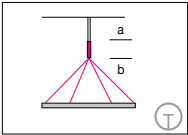

up to Ø 1550 mm / 61.0"
Suspension with pendant
canopy PB 656 and current-
carrying steel cables.
(a) 5000 mm / 196.8" +
(b) 3000 mm / 118.1"
Not in combination with RGB.
25' ceiling height
recommended.