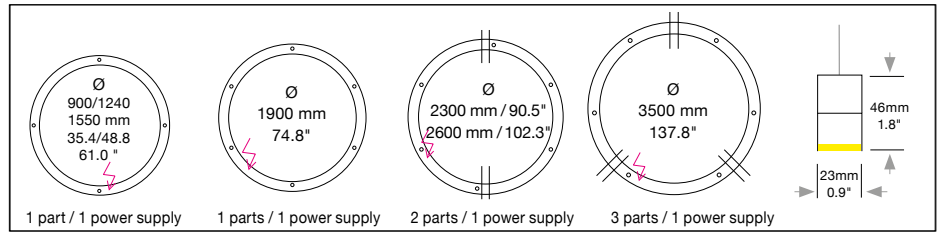

DOPPIO DIRECT

Housing: Aluminum profile with integrated opal diffuser
Design: SATTLER

Mounting version

up to Ø 1550 mm / 61.0"
4-point suspension
up to Ø 3500 mm / 137.8"
6-point suspension
with external power supply
unit in suspended ceiling.

up to Ø 1550 mm / 61.0"
4-point suspension
up to Ø 3500 mm / 137.8"
6-point suspension
with external power supply
unit in separate canopy.

up to Ø 1900 mm / 74.8"
suspension through canopy.

up to Ø 1550 mm / 61.0" 4-
current-carrying steel cables,
up to Ø 1900 mm / 74.8" 6-
current-carrying steel cables.
Not in combination with RGB.

up to Ø 1900 mm / 74.8"
Suspension with current-
carrying steel cables and
cavity wall box. Not in
combination with RGB.

up to Ø 1900 mm / 74.8"
Suspension with pendant
canopy PB 375/PB 656
and steel cables
(a) 5000 mm / 196.8" +
(b) 3000 mm / 118.1"
25' ceiling height
recommended.

up to Ø 1900 mm / 74.8"
Suspension with pendant
canopy PB 375/PB 656 and
current-carrying steel cables.
(a) 5000 mm / 196.8" +
(b) 3000 mm / 118.1"
Not in combination with RGB
25' ceiling height
recommended.

up to Ø 2600 mm / 102.3"
Direct ceiling mounting
50mm / 1.9" with external
power supply unit in
suspended ceiling.

up to Ø 2600 mm / 102.3"
Direct ceiling mounting
(white) 50mm / 1.9" with
external power supply unit in
separate canopy.

up to Ø 1900 mm / 74.8"
Suspension point as
clamping unit with 4/6 cables
and remote technical unit in
suspended ceiling.

Item No.	LED	Dimming	LED	Finish	Power supply cable	Mounting version
X X X.	X X.	X X.	X X.	X X.	X X X	-

A, B, G, H, R = Distance of external power supply unit to light fixture max. 10m / 394".

E, F, S, T, K = Minimum suspension height is half the diameter of light fixture, maximum suspension height two times diameter of light fixture

Including steel cable suspension 3000mm/118" and/or power supply cable 3000mm/118" version S,T 5000 + 3000mm / 197"+118"

Complete order number

Power supply units:			
Type/ Size mm / inch	Included with Mounting version	Protective rating	
DE 1F 363x 143 x 56 mm / 14.2 x 5.6 x 2.2"	A,G,R,K (up to Ø 1550 mm)	IP 20	
DE 2F 363 x 283 x 56 mm / 14.2 x 11.1 x 3.3"	A,G,K (up to Ø 2600 mm)	IP 20	
DE 3F 363 x 283 x 56 mm / 14.2 x 11.1 x 3.3"	A (up to Ø 3500 mm)	IP 20	

Input voltage for all external power supply units and canopy is 120-277 VAC 50-60 Hz

Canopy:			
Type/ Size mm / inch	Included with Mounting version	Protective rating	
DB 290 Ø 290 / 260 / 60 mm / 11.4 x 10.2 / 2.3"	B,E,F,H (up to Ø 1550 mm)	IP 20	
DB 350 Ø 350 / 320 / 60 mm / 13.7 x 12.5 / 2.3"	B,E,H (up to Ø 2600 mm)	IP 20	
DB 510 Ø 510 / 470 / 60 mm / 20 x 18.5 / 2.3"	B (up to Ø 3500 mm)	IP 20	
PB 375 Ø 90 H 375mm / 3.5 x 14.8"	S,T (up to Ø 1550mm)	IP 20	
PB 656 Ø 90 H 656mm / 3.5 x 25.8"	S,T (up to Ø 1900 mm)	IP 20	
DB 145 Ø 145 / 133 / 55 mm / 5.7 x 5.2 / 2.2"	K (up to Ø 1900 mm)	IP 20	

Color: 12 white, similar RAL 9003, contact factory for other finishes
Canopy mounts to 4" octagonal junction box.

Optional

Power cable cover plate for mounting version A and G

200. 00. 00. 00. 12. (white)

Consisting of a cavity ceiling box with 3.1" (80mm) round metal cover. Included with mounting version A and G.