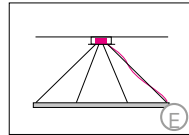

up to Ø 1900 mm / 74.8"
suspension through canopy.