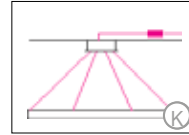

up to Ø 1900 mm / 74.8"
Suspension point as
clamping unit with 4/6 cables
and remote technical unit in
suspended ceiling.

Item No.	LED	Dimming	LED	Finish	Power supply cable	Mounting version
X X X.	X X.	X X.	X X.	X X.	X X X	-

A, B, G, H, R = Distance of external power supply unit to light fixture max. 10m / 394".

E, F, S, T, K = Minimum suspension height is half the diameter of light fixture, maximum suspension height two times diameter of light fixture

Including steel cable suspension 3000mm/118" and/or power supply cable 3000mm/118" version S,T 5000 + 3000mm / 197"+118"

Complete order number

Power supply units:			
Type/ Size mm / inch	Included with Mounting version	Protective rating	
DE 1F 363x 143 x 56 mm / 14.2 x 5.6 x 2.2"	A,G,R,K (up to Ø 1550 mm)	IP 20	
DE 2F 363 x 283 x 56 mm / 14.2 x 11.1 x 3.3"	A,G,K (up to Ø 2600 mm)	IP 20	
DE 3F 363 x 283 x 56 mm / 14.2 x 11.1 x 3.3"	A (up to Ø 3500 mm)	IP 20	

Input voltage for all external power supply units and canopy is 120-277 VAC 50-60 Hz

Canopy:			
Type/ Size mm / inch	Included with Mounting version	Protective rating	
DB 290 Ø 290 / 260 / 60 mm / 11.4 x 10.2 / 2.3"	B,E,F,H (up to Ø 1550 mm)	IP 20	
DB 350 Ø 350 / 320 / 60 mm / 13.7 x 12.5 / 2.3"	B,E,H (up to Ø 2600 mm)	IP 20	
DB 510 Ø 510 / 470 / 60 mm / 20 x 18.5 / 2.3"	B (up to Ø 3500 mm)	IP 20	
PB 375 Ø 90 H 375mm / 3.5 x 14.8"	S,T (up to Ø 1550mm)	IP 20	
PB 656 Ø 90 H 656mm / 3.5 x 25.8"	S,T (up to Ø 1900 mm)	IP 20	
DB 145 Ø 145 / 133 / 55 mm / 5.7 x 5.2 / 2.2"	K (up to Ø 1900 mm)	IP 20	

Color: 12 white, similar RAL 9003, contact factory for other finishes
Canopy mounts to 4" octagonal junction box.