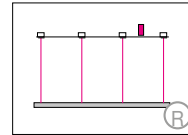

### Mounting version

up to Ø 1550 mm / 61.0"  
4-point suspension  
up to Ø 3500 mm / 137.8"  
6-point suspension  
with external power supply  
unit in suspended ceiling.

up to Ø 1550 mm / 61.0"  
4-point suspension  
up to Ø 3500 mm / 137.8"  
6-point suspension  
with external power supply  
unit in separate canopy.

up to Ø 1900 mm / 74.8"  
suspension through canopy.

up to Ø 1550 mm / 61.0" 4-  
current-carrying steel cables,  
up to Ø 1900 mm / 74.8" 6-  
current-carrying steel cables.  
Not in combination with RGB.