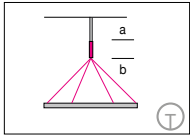

up to Ø 1900 mm / 74.8"
Suspension with pendant
canopy PB 375/PB 656 and
current-carrying steel cables.
(a) 5000 mm / 196.8" +
(b) 3000 mm / 118.1"
Not in combination with RGB
25' ceiling height
recommended.