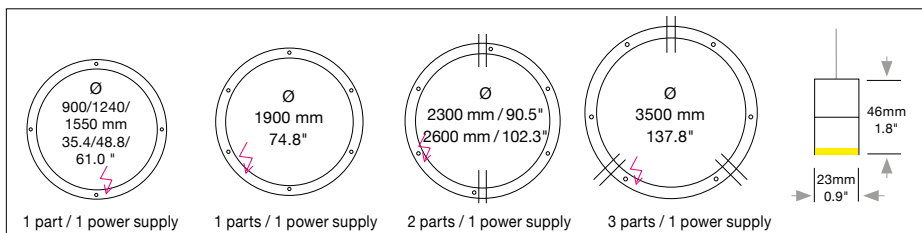

## DOPPIO DIRECT

Housing: Aluminum profile with integrated opal diffuser  
Design: SATTLER

Sizes	Size: Ø mm	Inches	LED Watt	Lumen <sup>1</sup>	Weight kg/lbs <sup>2</sup>	Item No.	LED Direct	Dimming	LED Indirect	Finish	Power supply cable	Mounting version
	Ø 900 mm	35.4"	54	3177	3.7 / 8.12	<b>779.</b>	X X.	X X.	X X.	X X.	X X X.	X
	Ø 1240 mm	48.8"	70	4054	4.8 / 10.6	<b>780.</b>	X X.	X X.	X X.	X X.	X X X.	X
	Ø 1550 mm	61.0"	89	5132	5.5 / 12.1	<b>781.</b>	X X.	X X.	X X.	X X.	X X X.	X
	Ø 1900 mm	74.8"	107	6167	9.0 / 19.8	<b>782.</b>	X X.	X X.	X X.	X X.	X X X.	X
	Ø 2300 mm	90.5"	139	7961	10.0 / 22.0	<b>783.</b>	X X.	X X.	X X.	X X.	X X X.	X
	Ø 2600 mm	102.3"	160	9156	14.0 / 30.9	<b>784.</b>	X X.	X X.	X X.	X X.	X X X.	X
	Ø 3500 mm	137.8"	192	10,973	16.0 / 35.3	<b>785.</b>	X X.	X X.	X X.	X X.	X X X.	X

### Mounting version

up to Ø 1550 mm / 61.0"  
4-point suspension  
up to Ø 3500 mm / 137.8"  
6-point suspension  
with external power supply  
unit in suspended ceiling.

up to Ø 1550 mm / 61.0"  
4-point suspension  
up to Ø 3500 mm / 137.8"  
6-point suspension  
with external power supply  
unit in separate canopy.

Including steel cable suspension 3000mm/118" and/or power supply cable 3000mm/118" version S,T 5000 + 3000mm / 197"+118"

Complete order number

Power supply units:			
Type/ Size mm / inch	Included with Mounting version	Protective rating	
DE 1F 363x 143 x 56 mm / 14.2 x 5.6 x 2.2"	A,G,R,K (up to Ø 1550 mm)	IP 20	
DE 2F 363 x 283 x 56 mm / 14.2 x 11.1 x 3.3"	A,G,K (up to Ø 2600 mm)	IP 20	
DE 3F 363 x 283 x 56 mm / 14.2 x 11.1 x 3.3"	A (up to Ø 3500 mm)	IP 20	