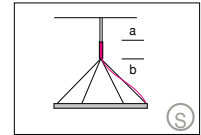

up to Ø 1900 mm / 74.8"
Suspension with pendant
canopy PB 375/PB 656
and steel cables
(a) 5000 mm / 196.8" +
(b) 3000 mm / 118.1"
25' ceiling height
recommended.