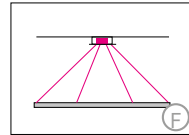

up to Ø 1550 mm / 61.0" 4-
current-carrying steel cables,
up to Ø 1900 mm / 74.8" 6-
current-carrying steel cables.
Not in combination with RGB.