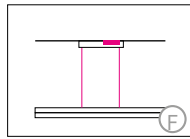

DOPPIO LINEA DIRECT / INDIRECT

Housing: Aluminum profile with integrated opal diffusers
Design: SATTLER

Mounting version

2-point suspension with external power supply unit in suspended ceiling.

Suspension through canopy.