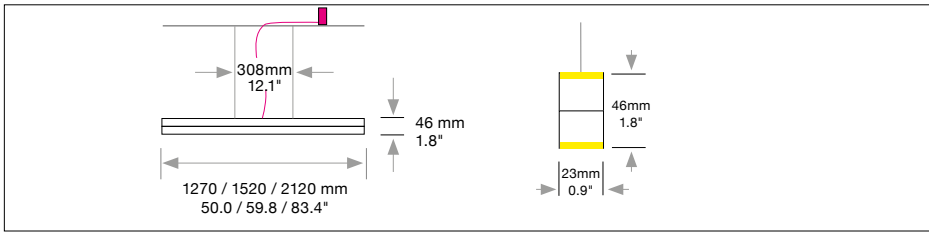

DOPPIO LINEA
DIRECT / INDIRECT

Housing: Aluminum profile with integrated opal diffusers
Design: SATTLER

Sizes	Size: L x W mm	Inches	LED Watt direct / indirect	Lumen ¹ direct / indirect	Weight kg / lbs ²	Item No.	LED Direct	Dimming	LED Indirect	Finish supply	Power version cable	Mounting
	1270 mm	50.0"	23 / 9	1219 / 480	2.0 / 4.4	794.	X X.	X X.	X X.	X X.	X X X.	X
	1520 mm	59.8"	28 / 11	1489 / 587	2.5 / 5.5	795.	X X.	X X.	X X.	X X.	X X X.	X
	2120 mm	83.4"	39 / 15	2051 / 805	3.0 / 6.6	796.	X X.	X X.	X X.	X X.	X X X.	X

Single light, not mountable in row

Direct and indirect light are switchable and dimmable together only

Direct LED	Standard:	Warm-white	3000 K	X X X.	30.	X X.	X X.	X X.	X X X.	X
24V CRI > 90 Mac Adam 3 SELV L80 B10 100,000 hours	Optional:	Natural-white	3500 K	X X X.	35.	X X.	X X.	X X.	X X X.	X
		Neutral-white	4000 K	X X X.	40.	X X.	X X.	X X.	X X X.	X
		Extra warm-white	2700 K	X X X.	27.	X X.	X X.	X X.	X X X.	X

Complete order number

Power supply units:			
Type / Size mm / inch L x W x H	Included with Mounting version	Protective rating	
DE 1F 360 x 150 x 85 mm / 14.2 x 5.9 x 3.3"	A,R	IP 20	
In combination with RGB			
DE 2F 360 x 300 x 85 mm / 14.2 x 11.8 x 3.3	A	IP 20	