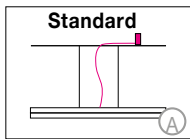

Mounting version

2-point suspension with external power supply unit in suspended ceiling.