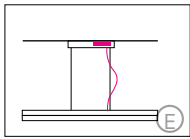

DOPPIO LINEA DIRECT / INDIRECT

Housing: Aluminum profile with integrated opal diffusers
Design: SATTLER

Mounting version

2-point suspension with external power supply unit in suspended ceiling.

Suspension through canopy.