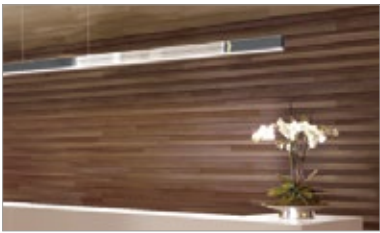

DOPPIO LINEA
DIRECT / INDIRECT

Housing: Aluminum profile with integrated opal diffusers
Design: SATTLER

Sizes	Size: L x W mm	Inches	LED Watt direct / indirect	Lumen ¹ direct / indirect	Weight kg / lbs ²	Item No.	LED Direct	Dimming	LED Indirect	Finish supply	Power version cable	Mounting
	1270 mm	50.0"	23 / 9	1219 / 480	2.0 / 4.4	794.	X X.	X X.	X X.	X X.	X X X.	X
	1520 mm	59.8"	28 / 11	1489 / 587	2.5 / 5.5	795.	X X.	X X.	X X.	X X.	X X X.	X
	2120 mm	83.4"	39 / 15	2051 / 805	3.0 / 6.6	796.	X X.	X X.	X X.	X X.	X X X.	X

Single light, not mountable in row

Direct and indirect light are switchable and dimmable together only

Direct LED	Standard:	Warm-white	3000 K	X X X.	30.	X X.	X X.	X X.	X X X.	X
24V CRI > 90 Mac Adam 3 SELV L80 B10 100,000 hours	Optional:	Natural-white	3500 K	X X X.	35.	X X.	X X.	X X.	X X X.	X
		Neutral-white	4000 K	X X X.	40.	X X.	X X.	X X.	X X X.	X
		Extra warm-white	2700 K	X X X.	27.	X X.	X X.	X X.	X X X.	X