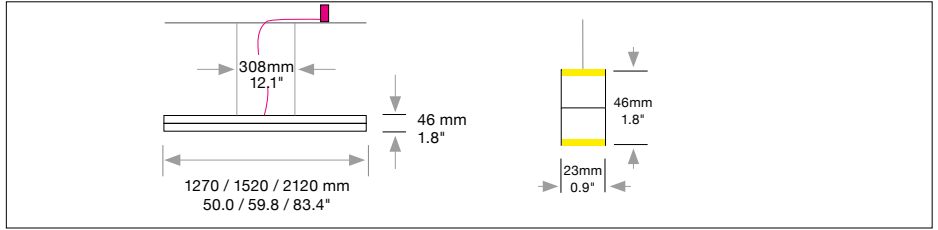

Housing: Aluminum profile with integrated opal diffusers
Design: SATTLER