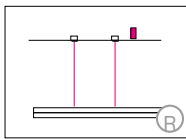

Suspension with current-carrying steel cables and cavity wall box. Not in combination with RGB.

Item No.	LED	Dimming	LED	Finish	Power supply cable	Mounting version
X X X.	X X.	X X.	X X.	X X.	X X X	-

A, R = Distance of external power supply unit to light fixture max. 10m / 394".

Including steel cable suspension 3000mm / 118.1"
or/and power supply cable 3000mm / 118.1"

---	---	---	---	---	---	---

Complete order number

Power supply units:			
Type / Size mm / inch L x W x H	Included with Mounting version	Protective rating	
DE 1F 360 x 150 x 85 mm / 14.2 x 5.9 x 3.3"	A,R	IP 20	
In combination with RGB			
DE 2F 360 x 300 x 85 mm / 14.2 x 11.8 x 3.3	A	IP 20	

Input voltage for all external power supply units and canopy is **120-277 VAC 50-60 Hz**

Canopy:			
Type/ Size mm / inch	Included with Mounting version	Protective rating	
DBL 390 L 390 x W 70 x H 70 mm L 15.4 x W 2.8 x H 2.8 mm	E, F	IP 10	
In combination with RGB:			
DBL 490 L 492 x W 70 x H 70 mm L 119.4 x W 2.8 x H 2.8 mm	E, F	IP 10	
Color: 12 white, similar RAL 9003, contact factory for other finishes			
Canopy mounts to 4" octagonal junction box.