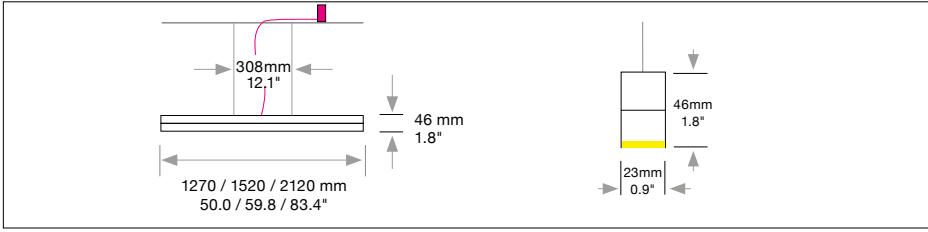

Housing: Aluminum profile with integrated opal diffuser
Design: SATTLER