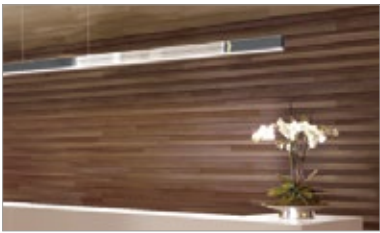

DOPPIO LINEA Direct

Housing: Aluminum profile with integrated opal diffuser
Design: SATTLER

Sizes	Size: Length mm	Inches	LED Watt	Lumen ¹	Weigh kg/lbs ²	Item No.	LED Direct	Dimming	LED Indirect	Finish supply	Power version cable	Mounting
	1270 mm	50.0"	23	1219	2.0 / 4.4	794.	x x .	x x .	x x .	x x .	x x x .	x
	1520 mm	59.8"	28	1489	2.5 / 5.5	795.	x x .	x x .	x x .	x x .	x x x .	x
	2120 mm	83.4"	39	2051	3.0 / 6.6	796.	x x .	x x .	x x .	x x .	x x x .	x
<div style="display: flex; align-items: center;"> <div style="margin-right: 10px;"> <p>Direct</p> </div> <div> <p>Single lamp, not mountable in row</p> </div> </div>												
LED 24V CRI > 90 Mac Adam 3 SELV L80 B10 100,000 hours			Standard: Warm-white	3000 K		x x x .	30.	x x .	x x .	x x .	x x x .	x
	Optional:		Natural-white	3500 K		x x x .	35.	x x .	x x .	x x .	x x x .	x
			Neutral-white	4000 K		x x x .	40.	x x .	x x .	x x .	x x x .	x
			Extra warm-white	2700 K		x x x .	27.	x x .	x x .	x x .	x x x .	x
			Tunable white*	2700 - 6500 K		x x x .	80.	x x .	x x .	x x .	x x x .	x
*Only available with DMX.												
Dimming			Standard: 0 - 10 V			x x x .	x x .	51.	x x .	x x .	x x x .	x
	Optional:		Lutron EcoSystem ^{A,R}	DMX		x x x .	x x .	91.	x x .	x x .	x x x .	x
			x x x .			x x x .	x x .	31.	x x .	x x .	x x x .	x
Finish	Standard:			12 white, powder coated, similar to RAL 9003								
	Optional (Powder coated):			10 black fine textured								
				11 white, similar to RAL 9010								
				30 anthracite fine textured								
				33 sand silver fine textured								
				34 bronze satined								
				35 gold								
				36 brass								
				37 bronze fine textured								
				38 copper								
Optional (Premium):			22 aluminum polished		x x x .	x x .	x x .	x x .			x x x .	x
			27 brush-finished aluminum									
Power supply cable	Standard:			Z 70 silver								
	Optional:			Z 71 white								
				Z 73 black								
			000 Without power cable		x x x .	x x .	x x .	x x .	x x .			x
			Current-carrying F, R, T, K									