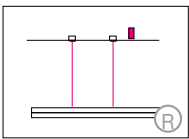

Suspension with current-carrying steel cables and cavity wall box. Not in combination with RGB.

Item No.	LED	Dimming	LED	Finish	Power supply cable	Mounting version
X X X.	X X.	X X.	X X.	X X.	X X X	.

A, R = Distance of external power supply unit to light fixture max. 10m / 394".

Including steel cable suspension 3000mm / 118.1"
or/and power supply cable 3000mm / 118.1"

---	---	---	---	---	---	---

Complete order number

Power supply units:

Type / Size mm / inch L x W x H	Included with Mounting version	Protective rating
DE 1F 360 x 150 x 85 mm / 14.2 x 5.9 x 3.3"	A,R	IP 20

Canopy:

Type / Size mm / inch	Included with Mounting version	Protective rating
DBL 390 L 390 x W 70 x H 70 mm	F, E	IP 10

Color: 12 white, similar RAL 9003,
contact factory for other finishes

Canopy mounts to 4" octagonal junction box.

Input voltage for all external power supply units and canopy is **120-277 VAC 50-60 Hz**