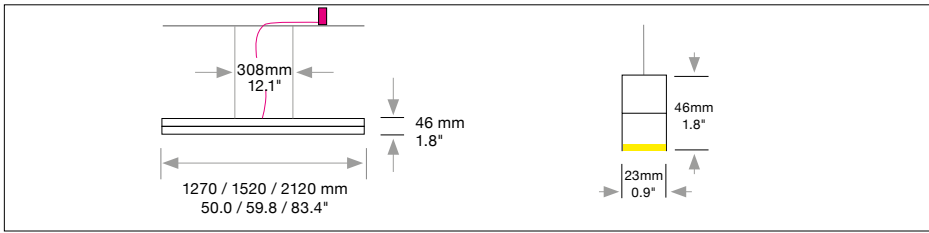

DOPPIO LINEA Direct

Housing: Aluminum profile with integrated opal diffuser
Design: SATTLER

Sizes	Size: Length mm	Inches	LED Watt	Lumen ¹	Weigh kg/lbs ²	Item No.	LED Direct	Dimming	LED Indirect	Finish supply	Power version cable	Mounting
	1270 mm	50.0"	23	1219	2.0 / 4.4	794.	x x .	x x .	x x .	x x .	x x x .	x
	1520 mm	59.8"	28	1489	2.5 / 5.5	795.	x x .	x x .	x x .	x x .	x x x .	x
	2120 mm	83.4"	39	2051	3.0 / 6.6	796.	x x .	x x .	x x .	x x .	x x x .	x
<div style="display: flex; align-items: center;"> <div style="margin-right: 10px;"> <p>Direct</p> </div> <div> <p>Single lamp, not mountable in row</p> </div> </div>												
LED 24V CRI > 90 Mac Adam 3 SELV L80 B10 100,000 hours			Standard: Warm-white	3000 K		x x x .	30.	x x .	x x .	x x .	x x x .	x
	Optional:		Natural-white	3500 K		x x x .	35.	x x .	x x .	x x .	x x x .	x
			Neutral-white	4000 K		x x x .	40.	x x .	x x .	x x .	x x x .	x
			Extra warm-white	2700 K		x x x .	27.	x x .	x x .	x x .	x x x .	x
			Tunable white*	2700 - 6500 K		x x x .	80.	x x .	x x .	x x .	x x x .	x
*Only available with DMX.												
Dimming			Standard: 0 - 10 V			x x x .	x x .	51.	x x .	x x .	x x x .	x
	Optional:		Lutron EcoSystem ^{A,R}	DMX		x x x .	x x .	91.	x x .	x x .	x x x .	x
			x x x .			x x x .	x x .	31.	x x .	x x .	x x x .	x
Finish	Standard:			12 white, powder coated, similar to RAL 9003								
	Optional (Powder coated):			10 black fine textured								
				11 white, similar to RAL 9010								
				30 anthracite fine textured								
				33 sand silver fine textured								
				34 bronze satined								
				35 gold								
				36 brass								
				37 bronze fine textured								
				38 copper								
Optional (Premium):			22 aluminum polished		x x x .	x x .	x x .	x x .			x x x .	x
			27 brush-finished aluminum									
Power supply cable	Standard:			Z 70 silver								
	Optional:			Z 71 white								
				Z 73 black								
			000 Without power cable		x x x .	x x .	x x .	x x .	x x .			x
			Current-carrying F, R, T, K									