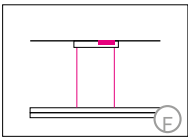

current-carrying steel cables. Not in combination with RGB.