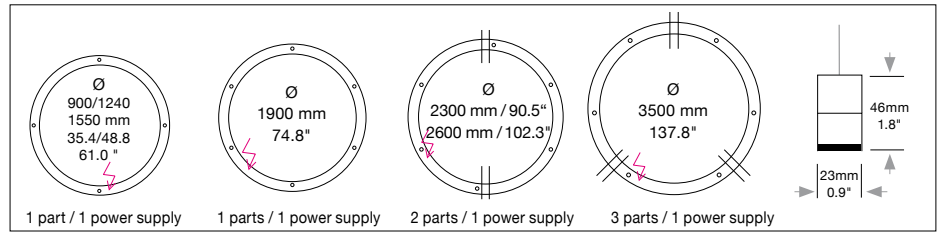

DOPPIO DIRECT

Housing: Circular aluminum profile with integrated acrylic cover on the downside.
Design: SATTLER

Mounting Version

up to Ø 1900 mm / 74.8"
4-point suspension
up to Ø 3500 mm / 137.8"
6-point suspension
with external power supply
unit in suspended ceiling

up to Ø 1900 mm / 74.8"
4-point suspension
up to Ø 3500 mm / 137.8"
6-point suspension
with external power supply
unit in separate canopy

up to Ø 1900 mm / 74.8"
suspension through canopy

up to Ø 1900 mm / 74.8"
4/6 current-carrying steel
cables. Not in combination
with RGB

up to Ø 1900 mm / 74.8"
Suspension with 4/6 cur-
rent-carrying steel cables
and cavity wall box. Not in
connection with RGB.

up to Ø 1900 mm / 74.8"
Suspension with pendant
canopy PB 366
and steel cables
(a) 5000 mm / 196.8" +
(b) 3000 mm / 118.1"

up to Ø 1900 mm / 74.8"
Suspension with pendant
canopy PB 366 and current-
carrying steel cables.
(a) 5000 mm / 196.8" +
(b) 3000 mm / 118.1"
Not in combination with RGB.

up to Ø 2600 mm / 102.3"
Direct ceiling mounting
50mm / 1.9" with external
power supply unit in
suspended ceiling

up to Ø 2600 mm / 102.3"
Direct ceiling mounting
(white) 50mm / 1.9" with
external power supply unit in
separate canopy

up to Ø 1900 mm / 74.8"
Suspension point as clamp-
ing unit with 4/6 cables
and remote technical unit in
suspended ceiling.

Item No.	LED	Dimming	LED	Finishes	Power Supply cable	Mounting Version
X X X.	X X.	X X.	X X.	X X.	X X X	.

A, B, G, H, R = Distance of external power supply unit to light fixture max. 10m / 394".

E, F, S, T, K = Minimum suspension height half the diameter of light fixture, maximum suspension height two times diameter of light fixture

Including steel cable suspension 5000mm/197"; Version F,R 3000mm/118";
Version S,T 5000 + 3000mm / 197"+118" and/or power supply cable 5000mm/197"

X X X.	X X.	X X.	X X.	X X.	X X X	X

Complete order number

Typ	Size mm / inch		For use with Mounting Version
	L	W H	
DE 1F	360 x 150 x 85 mm / 14.2 x 5.9 x 3.3"	A, G, R, K (up to Ø 1500 mm)	
DE 2F	360 x 300 x 85 mm / 14.2 x 11.8 x 3.3"	A, G, R, K (up to Ø 3500 mm)	

Input voltage for all external power supply units and canopy is **120 / 277 VAC 50/60 Hz**

Typ	Size mm / inch		For use with Mounting Version
	Ø cover plate / body / H	Ø body	
DB 230	Ø 230 / 210 / 60 mm / 9.5 / 8.3 / 2.3"	B, E, F, H (Ø 900 mm)	
DB 290	Ø 290 / 260 / 60 mm / 11.4 x 10.2 / 2.3"	B, E, F, H (up to Ø 1550)	
DB 350	Ø 350 / 320 / 60 mm / 13.7 x 12.5 / 2.3"	B, F, H (up to Ø 3500 mm)	
PB 366	Ø 90 H 366 mm / 3.5 x 14.4"	S, T	

Canopy finish: white (11) contact factory for other finishes
USA/Canada: Canopy mounts to 4" octagonal junction box.

Optional

Ceiling mounting version A, G

200. 00. 00. 00. 11 (white)
Ceiling opening for power supply cable. Existing of cavity ceiling box with 80mm / 3.1" round metal cover. Powder coated in white, fine textured. Applicable to mounting version A, G.