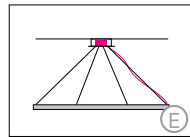

up to Ø 1900 mm / 74.8"
suspension through canopy