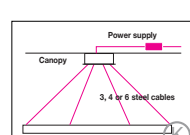

DOPPIO DIRECT

Housing: Circular aluminum profile with integrated acrylic cover on the downside.
Design: SATTLER

Mounting Version

up to Ø 1900 mm / 74.8"
4-point suspension
up to Ø 3500 mm / 137.8"
6-point suspension
with external power supply
unit in suspended ceiling

up to Ø 1900 mm / 74.8"
4-point suspension
up to Ø 3500 mm / 137.8"
6-point suspension
with external power supply
unit in separate canopy

up to Ø 1900 mm / 74.8"
suspension through canopy

up to Ø 1900 mm / 74.8"
4/6 current-carrying steel
cables. Not in combination
with RGB

up to Ø 1900 mm / 74.8"
Suspension with 4/6 cur-
rent-carrying steel cables
and cavity wall box. Not in
connection with RGB.

up to Ø 1900 mm / 74.8"
Suspension with pendant
canopy PB 366
and steel cables
(a) 5000 mm / 196.8" +
(b) 3000 mm / 118.1"

up to Ø 1900 mm / 74.8"
Suspension with pendant
canopy PB 366 and current-
carrying steel cables.
(a) 5000 mm / 196.8" +
(b) 3000 mm / 118.1"
Not in combination with RGB.

up to Ø 2600 mm / 102.3"
Direct ceiling mounting
50mm / 1.9" with external
power supply unit in
suspended ceiling

up to Ø 2600 mm / 102.3"
Direct ceiling mounting
(white) 50mm / 1.9" with
external power supply unit in
separate canopy

up to Ø 1900 mm / 74.8"
Suspension point as clamp-
ing unit with 4/6 cables
and remote technical unit in
suspended ceiling.

Item No.	LED	Dimming	LED	Finishes	Power Supply cable	Mounting Version
X X X.	X X.	X X.	X X.	X X.	X X X	.

A, B, G, H, R = Distance of external power supply unit to light fixture max. 10m / 394".

E, F, S, T, K = Minimum suspension height half the diameter of light fixture, maximum suspension height two times diameter of light fixture

Including steel cable suspension 5000mm/197"; Version F,R 3000mm/118";
Version S,T 5000 + 3000mm / 197"+118" and/or power supply cable 5000mm/197"

X X X.	X X.	X X.	X X.	X X.	X X X	X