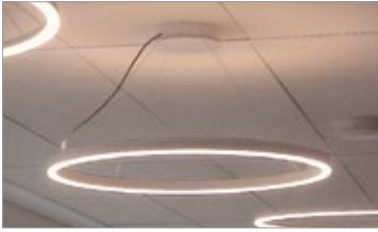

DOPPIO DIRECT

Housing: Circular aluminum profile with integrated acrylic cover on the downside.
Design: SATTLER

Sizes		Size: L x W x H mm	inches	LED Watt	Lumen ¹⁾	weight kg ²⁾ / lbs ²⁾	Item No.	LED	Dimming	LED	Finishes	Power Supply cable	Mounting Version		
 Direct	Ø 900 mm	35.4"	55	2,352	9 / 19.8	779.	X X.	X X.	X X.	X X.	X X X.	X			
	Ø 1240 mm	48.8"	72	3,027	10 / 22.0	780.	X X.	X X.	X X.	X X.	X X X.	X			
	Ø 1550 mm	61.0"	88	3,931	11 / 24.3	781.	X X.	X X.	X X.	X X.	X X X.	X			
	Ø 1900 mm	74.8"	110	4,592	12 / 26.5	782.	X X.	X X.	X X.	X X.	X X X.	X			
	Ø 2300 mm	90.5"	140	5,975	19 / 41.9	783.	X X.	X X.	X X.	X X.	X X X.	X			
	Ø 2600 mm	102.3"	165	6,702	21 / 46.3	784.	X X.	X X.	X X.	X X.	X X X.	X			
	Ø 3500 mm	137.8"	210	8,753	29 / 63.9	785.	X X.	X X.	X X.	X X.	X X X.	X			
LED 24V CRI > 90 *CRI > 80			Warm-white Neutral-white Extra warm-white Extra warm-white	3000 K 4000 K 2700 K 2200 K*	(Standard) (Optional) (Optional) (Optional)	X X X. X X X. X X X. X X X.	30. 40. 27. 22.	X X. X X. X X. X X.	X X. X X. X X. X X.	X X. X X. X X. X X.	X X X. X X X. X X X. X X X.	X X X X			
Dimming			Dimmable 0 - 10 V DMX (RGB possible) LUTRON (contact factory)	(Standard) (Optional) (Optional)	X X X. X X X. X X X.	X X. X X. X X.	51. 31. 71.	X X. X X. X X.	X X. X X. X X.	X X. X X. X X.	X X X. X X X. X X X.	X X X			
Finishes		(Standard)  11 white	(Optional)  22* aluminum polished	 27* brush-finished aluminum	 30 anthracite	 32 crocodile black	 33 sand silver fine textured	 35 gold	 36 brass	 37 bronze fine textured	 38 copper	 10 black fine textured	 XX Custom finish	X X X. X X. X X. X X. X X. X X. X X. X X.	X X X X X X X X
Power Supply Cable		(Standard)  Z 70 Silver	(Optional)  Z 71 white	 Z 72 grey	 Z 73 black	When using current carrying steel cables in Mounting Versions F, K, R, T leave this section blank	 Z 74 orange	 Z 75 red	 Z 76 green	X X X. X X. X X. X X. X X. X X. X X. X X.	X X X X X X X X				