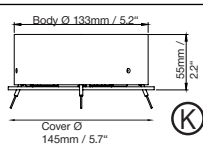

up to Ø 2600 mm / 102.3"
Direct ceiling mounting
(white) 50mm / 1.9" with
external power supply unit in
separate canopy

up to Ø 1900 mm / 74.8"
Suspension point as clamp-
ing unit with 4/6 cables
and remote technical unit in
suspended ceiling.

Item No.	LED	Dimming	LED	Finishes	Power Supply cable	Mounting Version
X X X.	X X.	X X.	X X.	X X.	X X X	.

A, B, G, H, R = Distance of external power supply unit to light fixture max. 10m / 394".

E, F, S, T, K = Minimum suspension height half the diameter of light fixture, maximum suspension height two times diameter of light fixture

Including steel cable suspension 5000mm/197"; Version F,R 3000mm/118";
Version S,T 5000 + 3000mm / 197"+118" and/or power supply cable 5000mm/197"

X X X.	X X.	X X.	X X.	X X.	X X X	X
--------	------	------	------	------	-------	---

Complete order number

Typ	Size mm / inch		For use with Mounting Version
	L	W H	
DE 1F	360 x 150 x 85 mm / 14.2 x 5.9 x 3.3"	A, G, R, K (up to Ø 1500 mm)	
DE 2F	360 x 300 x 85 mm / 14.2 x 11.8 x 3.3"	A, G, R, K (up to Ø 3500 mm)	