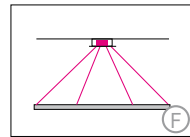

DOPPIO DIRECT

Housing: Circular aluminum profile with integrated acrylic cover on the downside.
Design: SATTLER

Mounting Version

up to Ø 1900 mm / 74.8"
4-point suspension
up to Ø 3500 mm / 137.8"
6-point suspension
with external power supply
unit in suspended ceiling

up to Ø 1900 mm / 74.8"
4-point suspension
up to Ø 3500 mm / 137.8"
6-point suspension
with external power supply
unit in separate canopy

up to Ø 1900 mm / 74.8"
suspension through canopy

up to Ø 1900 mm / 74.8"
4/6 current-carrying steel
cables. Not in combination
with RGB