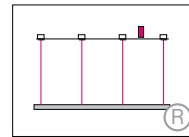

DOPPIO DIRECT

Housing: Circular aluminum profile with integrated acrylic cover on the downside.
Design: SATTLER

Mounting Version

up to Ø 1900 mm / 74.8"
4-point suspension
up to Ø 3500 mm / 137.8"
6-point suspension
with external power supply
unit in suspended ceiling

up to Ø 1900 mm / 74.8"
4-point suspension
up to Ø 3500 mm / 137.8"
6-point suspension
with external power supply
unit in separate canopy

up to Ø 1900 mm / 74.8"
suspension through canopy

up to Ø 1900 mm / 74.8"
4/6 current-carrying steel
cables. Not in combination
with RGB