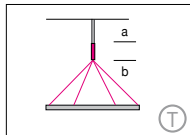

up to Ø 1900 mm / 74.8"
Suspension with pendant
canopy PB 366 and current-
carrying steel cables.
(a) 5000 mm / 196.8" +
(b) 3000 mm / 118.1"
Not in combination with RGB.