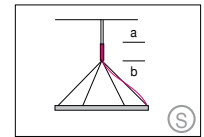

up to Ø 1900 mm / 74.8"
Suspension with pendant
canopy PB 366
and steel cables
(a) 5000 mm / 196.8" +
(b) 3000 mm / 118.1"