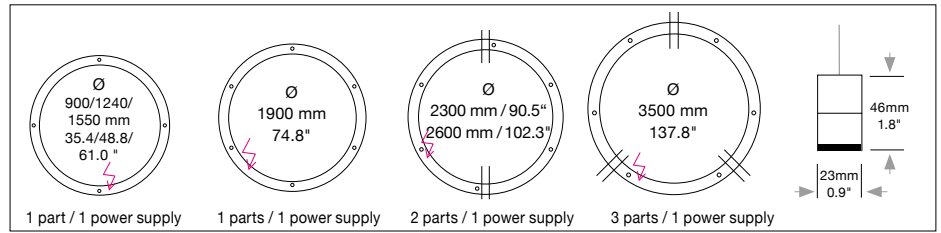

DOPPIO DIRECT

Housing: Circular aluminum profile with integrated acrylic cover on the downside.
Design: SATTLER

Sizes		Size: L x W x H mm	inches	LED Watt	Lumen ¹⁾	weight kg ²⁾ / lbs ²⁾	Item No.	LED	Dimming	LED	Finishes	Power Supply cable	Mounting Version		
 Direct	Ø 900 mm	35.4"	55	2,352	9 / 19.8	779.	X X.	X X.	X X.	X X.	X X X.	X			
	Ø 1240 mm	48.8"	72	3,027	10 / 22.0	780.	X X.	X X.	X X.	X X.	X X X.	X			
	Ø 1550 mm	61.0"	88	3,931	11 / 24.3	781.	X X.	X X.	X X.	X X.	X X X.	X			
	Ø 1900 mm	74.8"	110	4,592	12 / 26.5	782.	X X.	X X.	X X.	X X.	X X X.	X			
	Ø 2300 mm	90.5"	140	5,975	19 / 41.9	783.	X X.	X X.	X X.	X X.	X X X.	X			
	Ø 2600 mm	102.3"	165	6,702	21 / 46.3	784.	X X.	X X.	X X.	X X.	X X X.	X			
	Ø 3500 mm	137.8"	210	8,753	29 / 63.9	785.	X X.	X X.	X X.	X X.	X X X.	X			
LED 24V CRI > 90 *CRI > 80			Warm-white Neutral-white Extra warm-white Extra warm-white	3000 K 4000 K 2700 K 2200 K*	(Standard) (Optional) (Optional) (Optional)	X X X. X X X. X X X. X X X.	30. 40. 27. 22.	X X. X X. X X. X X.	X X. X X. X X. X X.	X X. X X. X X. X X.	X X X. X X X. X X X. X X X.	X X X X			
Dimming			Dimmable 0 - 10 V DMX (RGB possible) LUTRON (contact factory)	(Standard) (Optional) (Optional)	X X X. X X X. X X X.	X X. X X. X X.	51. 31. 71.	X X. X X. X X.	X X. X X. X X.	X X. X X. X X.	X X X. X X X. X X X.	X X X			
Finishes		(Standard)  11 white	(Optional)  22* aluminum polished	 27* brush-finished aluminum	 30 anthracite	 32 crocodile black	 33 sand silver fine textured	 35 gold	 36 brass	 37 bronze fine textured	 38 copper	 10 black fine textured	 XX Custom finish	X X X. X X. X X. X X. X X. X X. X X. X X.	X X X X X X X X
Power Supply Cable		(Standard)  Z 70 Silver	(Optional)  Z 71 white	 Z 72 grey	 Z 73 black	When using current carrying steel cables in Mounting Versions F, K, R, T leave this section blank	 Z 74 orange	 Z 75 red	 Z 76 green	X X X. X X. X X. X X. X X. X X. X X. X X.	X X X X X X X X				