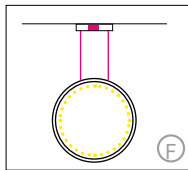

Current-carrying steel cables.