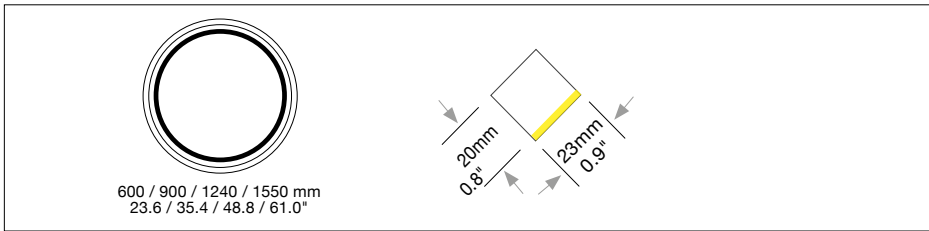

GIRATA
Vertical

Housing: Circular Aluminum profile bent inwards 45°. Integrated opal diffuser.
Design: MARKUS BISCHOF

Mounting version

Item No.	LED	Dimming	LED	Finish	Power supply cable	Mounting version
X X X.	X X.	X X.	X X.	X X.	X X X	-

A, R = Distance of external power supply unit to light fixture max. 10m / 394".

Including steel cable suspension 3000mm/118" and/or power supply cable 3000mm/118"

---	---	---	---	---	---	---

Complete order number

Power supply unit:

Type / Size mm / inch L x W x H	Included with Mounting version	Protective rating
DE 1F 360 x 150 x 85 mm / 14.2 x 5.9 x 3.3"	A,R	IP 20

Input voltage for all external power supply units and canopy is 120-277 VAC 50-60 Hz

Canopy:

Type/ Size mm / inch Ø cover plate / body / H	Included with Mounting version	Protective rating
DBL 390 L 390 x B 70 x H 70 mm L 15.3 x B 2.7 x H 2.7"	E, F (up to Ø 1240 mm)	IP 10
DBL 490 L 490 x B 70 x H 70 mm L 19.4 x B 2.7 x H 2.7"	E, F (up to Ø 1240 mm)	IP 10

Color: 12 white, similar RAL 9003, contact factory for other finishes
Canopy mounts to 4" octagonal junction box.

Optional

Power cable cover plate for mounting version A

200. 00. 00. 00. 12. (white)

Consisting of a cavity ceiling box with 3.1" (80mm) round metal cover. Included with mounting version A.