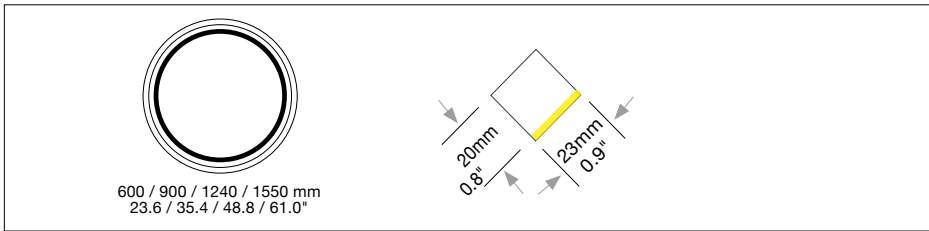

GIRATA  
Vertical

Housing: Circular Aluminum profile bent inwards 45°. Integrated opal diffuser.  
Design: MARKUS BISCHOF

Size: Ø mm	Inches	LED Watt	Lumen <sup>1</sup>	Weight kg/lbs <sup>2</sup>	Item No.	LED	Dimming	LED	Finish	Power supply cable	Mounting version
Ø 600 mm	23.6"	32	1894	3.0 / 6.6	<b>901.</b>	x x.	x x.	x x.	x x.	x x x.	x
Ø 900 mm	35.4"	54	3178	3.5 / 7.7	<b>902.</b>	x x.	x x.	x x.	x x.	x x x.	x
Ø 1240 mm	48.8"	70	4104	5.0 / 11.0	<b>903.</b>	x x.	x x.	x x.	x x.	x x x.	x
Ø 1550 mm	61.0"	89	5190	5.5 / 12.1	<b>904.</b>	x x.	x x.	x x.	x x.	x x x.	x

<b>LED</b> 24V  CRI > 90 Mac Adam 3 SELV L80 B10 100,000 hours		<b>Standard:</b> Warm-white <b>3000 K</b>	x x x.	<b>30.</b>	x x.	x x.	x x.	x x.	x x x.	x
		<b>Optional:</b> Natural-white      3500 K	x x x.	<b>35.</b>	x x.	x x.	x x.	x x x.	x	
		Neutral-white      4000 K	x x x.	<b>40.</b>	x x.	x x.	x x.	x x x.	x	
		Extra warm-white      2700 K	x x x.	<b>27.</b>	x x.	x x.	x x.	x x x.	x	