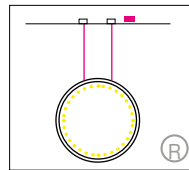

Suspension with current-carrying steel cables and cavity wall box.

Item No.	LED	Dimming	LED	Finish	Power supply cable	Mounting version
X X X.	X X.	X X.	X X.	X X.	X X X	-

A, R = Distance of external power supply unit to light fixture max. 10m / 394".

Including steel cable suspension 3000mm/118" and/or power supply cable 3000mm/118"

---	---	---	---	---	---	---

Complete order number

Power supply unit:

Type / Size mm / inch L x W x H	Included with Mounting version	Protective rating
DE 1F 360 x 150 x 85 mm / 14.2 x 5.9 x 3.3"	A,R	IP 20

Input voltage for all external power supply units and canopy is 120-277 VAC 50-60 Hz

Canopy:

Type/ Size mm / inch Ø cover plate / body / H	Included with Mounting version	Protective rating
DBL 390 L 390 x B 70 x H 70 mm L 15.3 x B 2.7 x H 2.7"	E, F (up to Ø 1240 mm)	IP 10
DBL 490 L 490 x B 70 x H 70 mm L 19.4 x B 2.7 x H 2.7"	E, F (up to Ø 1240 mm)	IP 10

Color: 12 white, similar RAL 9003, contact factory for other finishes
Canopy mounts to 4" octagonal junction box.