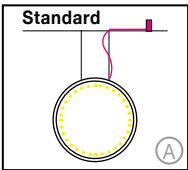

Mounting version

2 point suspension, with external power supply unit in suspended ceiling.