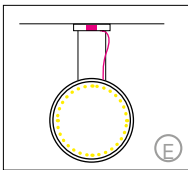

GIRATA  
Vertical

Housing: Circular Aluminum profile bent inwards 45°. Integrated opal diffuser.  
Design: MARKUS BISCHOF

Mounting version

2 point suspension, with external power supply unit in suspended ceiling.

A, R = Distance of external power supply unit to light fixture max. 10m / 394".

Including steel cable suspension 3000mm/118" and/or power supply cable 3000mm/118"

---	---	---	---	---	---	---
-----	-----	-----	-----	-----	-----	-----