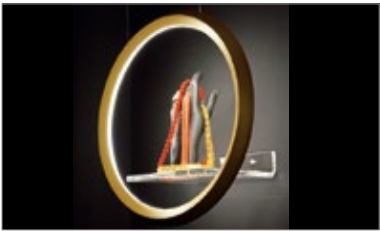

GIRATA  
Vertical

Housing: Circular Aluminum profile bent inwards 45°. Integrated opal diffuser.  
Design: MARKUS BISCHOF

Size: Ø mm	Inches	LED Watt	Lumen <sup>1</sup>	Weight kg/lbs <sup>2</sup>	Item No.	LED	Dimming	LED	Finish	Power supply cable	Mounting version
Ø 600 mm	23.6"	32	1894	3.0 / 6.6	<b>901.</b>	x x.	x x.	x x.	x x.	x x x.	x
Ø 900 mm	35.4"	54	3178	3.5 / 7.7	<b>902.</b>	x x.	x x.	x x.	x x.	x x x.	x
Ø 1240 mm	48.8"	70	4104	5.0 / 11.0	<b>903.</b>	x x.	x x.	x x.	x x.	x x x.	x
Ø 1550 mm	61.0"	89	5190	5.5 / 12.1	<b>904.</b>	x x.	x x.	x x.	x x.	x x x.	x