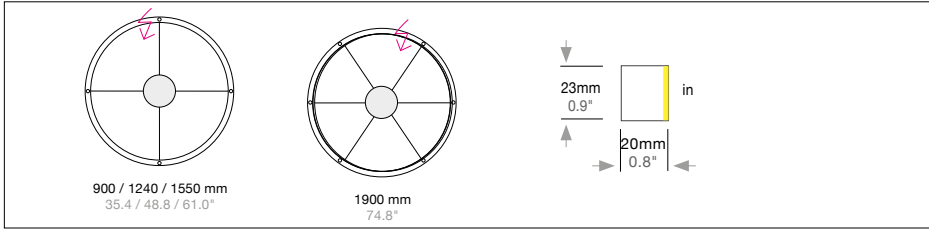

SLIM IN

Housing: Circular Aluminum profile with integrated opal diffuser
 Design: SATTLER

Size: Ø mm	Inches	LED Watt	Lumen ¹	Weight kg/lbs ²	Item No.	LED	Dimming	LED	Finish	Power supply cable	Mounting version											
Ø 900 mm	35.4"	51	2935	3.5 / 7.7	717.	x x .	x x .	x x .	x x .	x x x .	x											
Ø 1240 mm	48.8"	71	4186	5.0 / 11.0	718.	x x .	x x .	x x .	x x .	x x x .	x											
Ø 1550 mm	61.0"	88	5243	5.5 / 12.1	719.	x x .	x x .	x x .	x x .	x x x .	x											
Ø 1900 mm	74.8"	108	6414	6.0 / 13.2	720.	x x .	x x .	x x .	x x .	x x x .	x											
LED 24V		Standard: Warm-white	3000 K		x x x .	30.	x x .	x x .	x x .	x x x .	x											
CRI > 90 Mac Adam 3 SELV L80 B10 100,000 hours		Optional:	Natural-white Neutral-white Extra warm-white Tunable white* RGB Color control*	3500 K 4000 K 2700 K 2700 - 6500 K	x x x . x x x . x x x . x x x . x x x .	35. 40. 27. 80. 60.	x x . x x . x x . x x . x x .	x x . x x . x x . x x . x x .	x x . x x . x x . x x . x x .	x x x . x x x . x x x . x x x . x x x .	x x x x x											
Dimming		Standard: 0 - 10 V			x x x .	x x .	51.	00.	x x .	x x x .	x											
		Optional:	Lutron EcoSystem ^{A,G,R,K} DMX		x x x . x x x .	x x . x x .	91. 31.	00. 00.	x x . x x .	x x x . x x x .	x x											
Finish		Standard:	12 white, powder coated, similar to RAL 9003	Optional (Powder coated):		10 black fine textured		11 white, similar to RAL 9010		30 anthracite fine textured		33 sand silver fine textured		34 bronze satined								
						35 gold		36 brass		37 bronze fine textured		38 copper										
				Optional (Premium):		22 aluminum polished		27 brush-finished aluminum								x x x .	x x .	x x .	x x .		x x x .	x
Power supply cable		Standard:	Z 70 silver	Optional:		Z 71 white		Z 73 black														
			000 Current-carrying F, R, T, K																			x