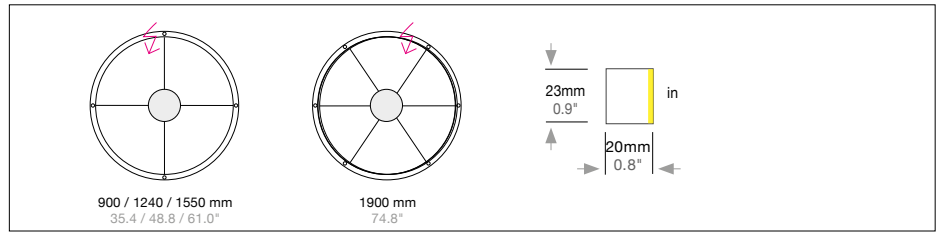

SLIM IN

Housing: Circular Aluminum profile with integrated opal diffuser
Design: SATTLER

Mounting version

up to Ø 1550 mm / 61.0" 4-point suspension Ø 1900 mm / 74.8" 6-point suspension with external power supply unit in suspended ceiling.	up to Ø 1550 mm / 61.0" 4-point suspension Ø 1900 mm / 74.8" 6-point suspension with external power supply unit in separate canopy.	Suspension through canopy.	4/6 current-carrying steel cables. Not in combination with RGB.	Suspension with current-carrying steel cables and cavity wall box. Not in combination with RGB.	Suspension with pendant canopy PB 375 / PB 656 and steel cables (a) 5000 mm / 196.8" + (b) 3000 mm / 118.1" 25' ceiling height recommended.
Suspension with pendant canopy PB 375 / PB 656 and current-carrying steel cables. (a) 5000 mm / 196.8" + (b) 3000 mm / 118.1" Not in combination with RGB. 25' ceiling height recommended.	Direct ceiling mounting 50mm / 1.9" with external power supply unit in suspended ceiling.	Suspension point as clamping unit with 4/6 cables and remote technical unit in suspended ceiling. Not in combination with RGB.			

Item No.	LED	Dimming	LED	Finish	Power supply cable	Mounting version
X X X.	X X.	X X.	X X.	X X.	X X X	-

Complete order number

A, B, G, R, K = Distance of external power supply unit to light fixture max. 10m / 394".

S, T, K, E, F = Minimum suspension height half the diameter of light fixture, maximum suspension height two times diameter of light fixture

Including steel cable suspension 3000mm/118" and/or power supply cable 3000mm/118" version S,T 5000 + 3000mm / 197"+118"

Power supply unit:

Type / Size mm / inch	Included with Mounting version	Protective rating
DE 1F 360 x 150 x 85 mm / 14.2 x 5.9 x 3.3"	A,G,R,K (up to Ø 1550 mm)	IP 20
DE 2F 360 x 300 x 85 mm / 14.2 x 11.8 x 3.3"	A,G,R,K (up to Ø 1900 mm)	IP 20

Input voltage for all external power supply units and canopy is **120-277 VAC 50-60 Hz**

Canopy:

Type/ Size mm / inch	Ø cover plate / body / H	Included with Mounting version	Protective rating
DB 230	Ø 230 / 210 / 60 mm / 9.5 / 8.3 / 2.3"	B, E, F (up to Ø 900 mm)	IP 20
DB 290	Ø 290 / 260 / 60 mm / 11.4 x 10.2 / 2.3"	B, E, F, H (up to Ø 1550 mm)	IP 20
DB 350	Ø 350 / 320 / 60 mm / 13.7 x 12.5 / 2.3"	B, E, F (up to Ø 1900 mm)	IP 20
PB 375	Ø 90 H 375 mm / 3.5 x 14.8"	S, T (up to Ø 1550 mm)	IP 20
PB 656	Ø 90 H 656 mm / 3.5 x 25.8"	S, T (up to Ø 1900 mm)	IP 20
DB 145	Ø 145 / 133 / 55 mm / 5.7 x 5.2 / 2.2"	K	IP 20

Color: 12 white, similar RAL 9003,
contact factory for other finishes
Canopy mounts to 4" octagonal junction box.

Optional

Power cable cover plate for mounting version A, G

200. 00. 00. 00. 12. (white)

Consisting of a cavity ceiling box with 3.1" (80mm) round metal cover. Included with mounting version A, G.