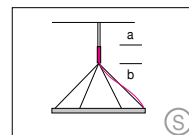

Suspension with pendant canopy PB 375 / PB 656 and steel cables
(a) 5000 mm / 196.8" + (b) 3000 mm / 118.1" 25' ceiling height recommended.