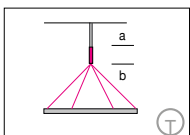

Suspension with pendant canopy PB 375 / PB 656 and current-carrying steel cables.
(a) 5000 mm / 196.8" + (b) 3000 mm / 118.1" Not in combination with RGB. 25' ceiling height recommended.