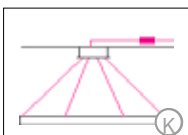

up to Ø 1550 mm / 61.0"
4-point suspension
Ø 1900 mm / 74.8"
6-point suspension with external power supply unit in separate canopy.

Suspension through canopy.

4/6 current-carrying steel cables. Not in combination with RGB.

Suspension with current-carrying steel cables and cavity wall box. Not in combination with RGB.

Suspension with pendant canopy PB 375 / PB 656 and steel cables
(a) 5000 mm / 196.8" + (b) 3000 mm / 118.1" 25' ceiling height recommended.

Suspension with pendant canopy PB 375 / PB 656 and current-carrying steel cables.
(a) 5000 mm / 196.8" + (b) 3000 mm / 118.1" Not in combination with RGB. 25' ceiling height recommended.

Direct ceiling mounting 50mm / 1.9" with external power supply unit in suspended ceiling