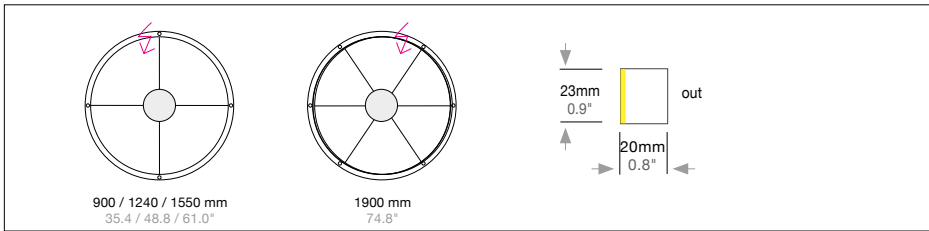

SLIM OUT

Housing: Aluminum profile with integrated opal diffuser
 Design: SATTLER

Luminaire similar to photo

Size: Ø mm	Inches	LED Watt	Lumen ¹	Weight kg/lbs ²	Item No.	LED	Dimming	LED	Finish	Power supply cable	Mounting version											
Ø 900 mm	35.4"	51	2935	3.5 / 7.7	723.	x x .	x x .	x x .	x x .	x x x .	x											
Ø 1240 mm	48.8"	71	4186	5.0 / 11.0	724.	x x .	x x .	x x .	x x .	x x x .	x											
Ø 1550 mm	61.0"	88	5243	5.5 / 12.1	725.	x x .	x x .	x x .	x x .	x x x .	x											
Ø 1900 mm	74.8"	108	6414	6.0 / 13.2	726.	x x .	x x .	x x .	x x .	x x x .	x											
LED 24V		Standard: Warm-white	3000 K		x x x .	30.	x x .	x x .	x x .	x x x .	x											
CRI > 90 Mac Adam 3 SELV L80 B10 100,000 hours		Optional:	Natural-white Neutral-white Extra warm-white Tunable white* RGB Color control*	3500 K 4000 K 2700 K 2700 - 6500 K	x x x . x x x . x x x . x x x . x x x .	35. 40. 27. 80. 60.	x x . x x . x x . x x . x x .	x x . x x . x x . x x . x x .	x x . x x . x x . x x . x x .	x x x . x x x . x x x . x x x . x x x .	x x x x x											
Dimming		Standard: 0 - 10 V			x x x .	x x .	51.	00.	x x .	x x x .	x											
		Optional:	Lutron EcoSystem ^{A,G,R,K} DMX		x x x . x x x .	x x . x x .	91. 31.	00. 00.	x x . x x .	x x x . x x x .	x x											
Finish		Standard:	12 white, powder coated, similar to RAL 9003	Optional (Powder coated):		10 black fine textured		11 white, similar to RAL 9010		30 anthracite fine textured		33 sand silver fine textured		34 bronze satined								
						35 gold		36 brass		37 bronze fine textured		38 copper										
		Optional (Premium):				22 aluminum polished		27 brush-finished aluminum								x x x .	x x .	x x .	x x .		x x x .	x
Power supply cable		Standard:	Z 70 silver	Optional:		Z 71 white		Z 73 black														
			000 Current-carrying F, R, T, K												x x x .	x x .	x x .	x x .	x x .		x x x .	x