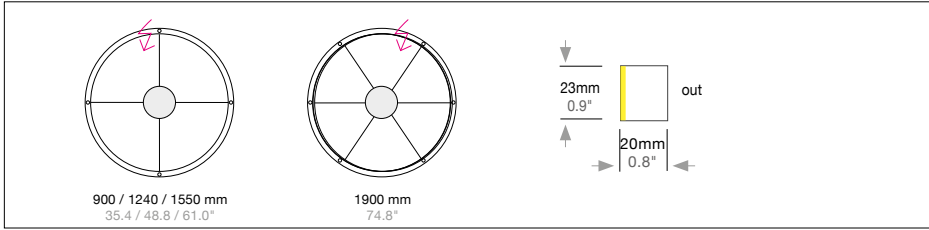

Mounting version

			Standard 		
up to Ø 1550 mm / 61.0" 4-point suspension 1900 mm / 74.8" 6-point suspension with external power supply unit in suspended ceiling	up to Ø 1550 mm / 61.0" 4-point suspension 1900 mm / 74.8" 6-point suspension with external power supply unit in separate canopy	suspension through canopy	4/6 current-carrying steel cables. Not in combination with RGB	Suspension with current-carrying steel cables and cavity wall box. Not in combination with RGB.	Suspension with pendant canopy PB 375 / PB 656 and steel cables (a) 5000 mm / 196.8" + (b) 3000 mm / 118.1". 25' ceiling height recommended.
Suspension with pendant canopy PB 375 / PB 656 and current-carrying steel cables. (a) 5000 mm / 196.8" + (b) 3000 mm / 118.1". Not in combination with RGB. 25' ceiling height recommended.	Direct ceiling mounting 50mm / 1.9" with external power supply unit in suspended ceiling	Suspension point as clamping unit with 4 cables and remote technical unit in suspended ceiling. Not in combination with RGB.			

Item No.	LED	Dimming	LED	Finish	Power supply cable	Mounting version
X X X.	X X.	X X.	X X.	X X.	X X X	- .

Complete order number

---	---	---	---	---	---	---

A, B, G, R, K = Distance of external power supply unit to light fixture max. 10m / 394".

S, T, K, E, F = Minimum suspension height half the diameter of light fixture, maximum suspension height two times diameter of light fixture

Including steel cable suspension 3000mm/118" and/or power supply cable 3000mm/118" version S,T 5000 + 3000mm / 197"+118"

Power supply unit:

Type / Size mm / inch	Included with Mounting version	Protective rating
DE 1F 360 x 150 x 85 mm / 14.2 x 5.9 x 3.3"	A,G,R,K (up to Ø 1550 mm)	IP 20
DE 2F 360 x 300 x 85 mm / 14.2 x 11.8 x 3.3"	A,G,R,K (up to Ø 1900 mm)	IP 20

Input voltage for all external power supply units and canopy is 120-277 VAC 50-60 Hz

Canopy:

Type/ Size mm / inch	Included with Mounting version	Protective rating
DB 230 Ø 230 / 210 / 60 mm / 9.5 / 8.3 / 2.3"	B, E, F (up to Ø 900 mm)	IP 20
DB 290 Ø 290 / 260 / 60 mm / 11.4 x 10.2 / 2.3"	B, E, F, H (up to Ø 1550 mm)	IP 20
DB 350 Ø 350 / 320 / 60 mm / 13.7 x 12.5 / 2.3"	B, E, F (up to Ø 1900 mm)	IP 20
PB 375 Ø 90 H 375 mm / 3.5 x 14.8"	S, T (up to Ø 1550 mm)	IP 20
PB 656 Ø 90 H 656 mm / 3.5 x 25.8"	S, T (up to Ø 1900 mm)	IP 20

Color: 12 white, similar RAL 9003, contact factory for other finishes
Canopy mounts to 4" octagonal junction box.

Optional

Power cable cover plate for mounting version A, G 200. 00. 00. 00. 12. (white)
Consisting of a cavity ceiling box with 3.1" (80mm) round metal cover. Included with mounting version A, G.