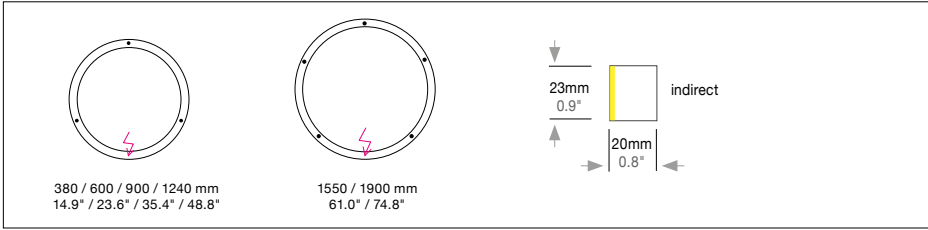

SLIM WALL

Housing: Aluminum profile with integrated opal diffuser
Design: SATTLER

Mounting version	Diagram	Item No.	LED	Dimming	LED	Finish	Power supply cable	Mounting version
Ⓚ Wall bracket 85 mm / 3.3" (white)		Standard	x x x.	x x.	x x.	x x.	x x x.	K x
Ⓝ Wall bracket 115 mm / 4.5" (white)		Optional	x x x.	x x.	x x.	x x.	x x x.	J x
Ⓞ Remote power supply for intermediate wall		Standard	x x x.	x x.	x x.	x x.	x x x.	x W

Wall brackets in white. Upon request in Aluminum polished.

Complete order number

Power supply unit:		Type / Size mm / inch	For use with	Protective rating
		L x W x H	Mounting version	
	DE 1F 360 x 150 x 85 mm / 14.2 x 5.9 x 3.3"	W	IP 20	

Input voltage for all external power supply units and canopy is **120-277V VAC 47-63 Hz**