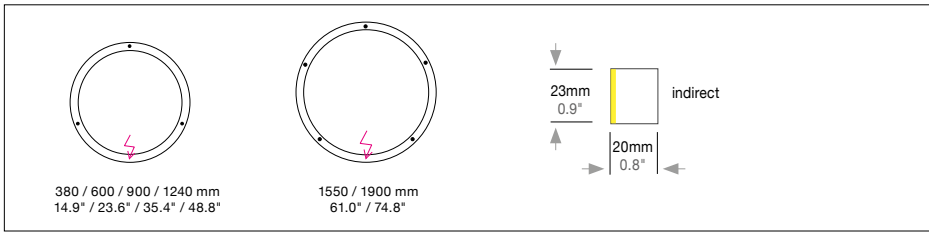

SLIM WALL

Housing: Aluminum profile with integrated opal diffuser  
 Design: SATTLER

	Size: Ø mm	Inches	LED Watt	Lumen <sup>1</sup>	Weight kg/lbs <sup>2</sup>	Item No.	LED	Dimming	LED	Finish	Power supply cable	Mounting version	
<b>Sizes</b>	Ø 380 mm	14.9"	9	505	1.0 / 2.2	<b>727.</b>	x x x.	x x.	x x.	x x.	x x x.	x x	
	Ø 600 mm	23.6"	13	875	1.0 / 2.2	<b>728.</b>	x x.	x x.	x x.	x x.	x x x.	x x	
	Ø 900 mm	35.4"	22	1276	1.5 / 3.3	<b>729.</b>	x x.	x x.	x x.	x x.	x x x.	x x	
	Ø 1240 mm	48.8"	28	1620	2.5 / 5.5	<b>730.</b>	x x.	x x.	x x.	x x.	x x x.	x x	
	Ø 1550 mm	61.0"	37	2109	3.0 / 6.6	<b>731.</b>	x x.	x x.	x x.	x x.	x x x.	x x	
	Ø 1900 mm	74.8"	43	2537	3.5 / 7.7	<b>732.</b>	x x.	x x.	x x.	x x.	x x x.	x x	
<b>LED</b> 24V  CRI > 90 Mac Adam 3 SELV L80 B10 100,000 hours		<b>Standard:</b> Warm-white	3000 K			x x x.	<b>30.</b>	x x.	x x.	x x.	x x x.	x x	
		<b>Optional:</b>	Natural-white	3500 K			x x x.	<b>35.</b>	x x.	x x.	x x.	x x x.	x
		Neutral-white	4000 K			x x x.	<b>40.</b>	x x.	x x.	x x.	x x.	x x x.	x x
		Extra warm-white	2700 K			x x x.	<b>27.</b>	x x.	x x.	x x.	x x x.	x x	
<b>Dimming</b>		<b>Standard:</b> 0 - 10 V				x x x.	x x.	<b>51.</b>	<b>00.</b>	x x.	x x x.	x	
		<b>Optional:</b>	Lutron EcoSystem DMX				x x x.	x x.	<b>91.</b>	<b>00.</b>	x x.	x x x.	x
						x x x.	x x.	<b>31.</b>	<b>00.</b>	x x.	x x x.	x	
<b>Finish</b>	<b>Standard:</b>		12 white, powder coated, similar to RAL 9003										
		<b>Optional (Powder coated):</b>		11 white, similar to RAL 9010		10 black fine textured		30 anthracite fine textured		33 sand silver fine textured		34 bronze satined	
			35 gold		36 brass		37 bronze fine textured		38 copper				
	<b>Optional (Premium):</b>		22 aluminum polished		27 brush-finished aluminum								
						x x x.	x x.	x x.	x x.	--	x x x.	x x	
<b>Power supply cable</b>		<b>Standard</b>	Z 80 black matte										
											--	x x	
						x x x.	x x.	x x.	x x.	x x.	--	x x	