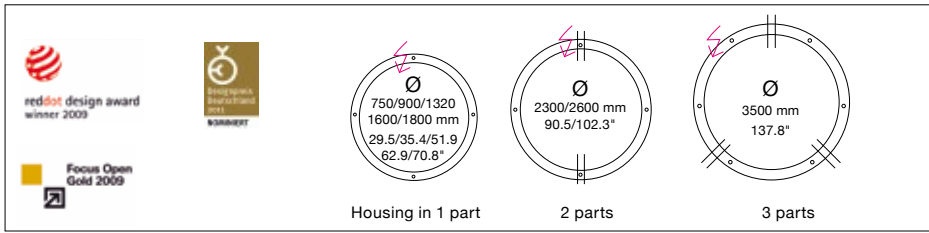

CIRCOLO

Housing: Circular aluminum profile, opal acrylic diffuser on the inside
Design: SATTLER, Patented

		Item No.	LED	Dimming	LED	Finishes	Power Supply cable	Total height	Mounting Version
Finishes (Standard) 11 white (Optional) 30 anthracite 27 brush-finished aluminum 32 crocodile black 33 sand silver fine textured 35 gold 36 brass 37 bronze fine textured 38 copper 10 black fine textured 40 brass patinated 42 bronze patinated 44 wood veneer, white borders 45 leather XX Custom finish									
		X X X.	X X.	X X.	X X.	X X.	X X X.	X X X.	X
Power Supply Cable (Standard) Z 70 Silver (Optional) Z 71 white Z 72 grey Z 73 black When using current carrying steel cables in Mounting Versions F, K, T leave this section blank Z 74 orange Z 75 red Z 76 green									
		X X X.	X X.	X X.	X X.	X X.	X X X.	X X X.	X

X X X.	X X.	X X.	X X.	X X.	X X X.	X X X.	X

Complete order number

CIRCOLO

410 381 1497 answers@inter-lux.com
inter-lux reserves the right to make technical changes without notice

IP 20 Light distribution direct / indirect Conforms to UL-STD 1598 Certified to CSA-STD C22.2 No.250.0-08

1) Net lumen output: Losses due to diffusers and reflectors are considered. Lumen values refer to an ambient temperature of max. 35° Celsius / 95° Fahrenheit.
2) Weight of lights without remote technical unit or canopy.

1.8.17