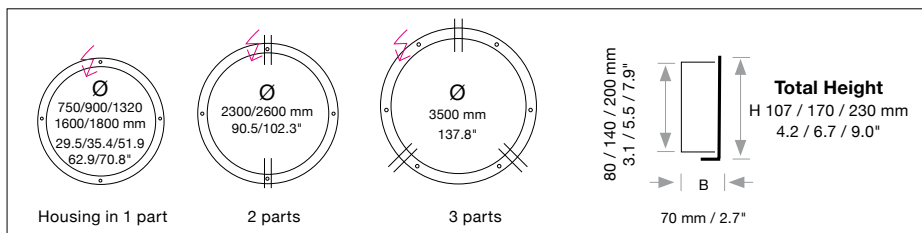

CIRCOLO

Housing: Circular aluminum profile, opal acrylic diffuser on the inside
 Design: SATTLER, Patented

Size: L x W x H mm	inches	LED Watt	Lumen ¹⁾	weight kg ²⁾ / lbs ²⁾	Item No.	LED	Dimming	LED	Finishes	Power Supply cable	Total height	Mounting Version
Ø 750 / 29.5"	H 107 / 4.2" B 70 / 2.7"	36	3,109	8 / 17.6	228.	x x.	x x.	x x.	x x.	x x x.	107	x
Ø 900 / 35.5"	H 107 / 4.2" B 70 / 2.7"	44	3,767	10 / 22.0	229.	x x.	x x.	x x.	x x.	x x x.	107	x
Ø 1320 / 51.9"	H 107 / 4.2" B 70 / 2.7"	63	5,620	20 / 44.0	230.	x x.	x x.	x x.	x x.	x x x.	107	x
Ø 1600 / 62.9"	H 107 / 4.2" B 70 / 2.7"	77	6,010	25 / 55.1	231.	x x.	x x.	x x.	x x.	x x x.	107	x
Ø 1800 / 70.8"	H 107 / 4.2" B 70 / 2.7"	86	8,351	30 / 66.0	238.	x x.	x x.	x x.	x x.	x x x.	107	x
Ø 2300 / 90.5"	H 107 / 4.2" B 70 / 2.7"	110	10,711	35 / 77.2	232.	x x.	x x.	x x.	x x.	x x x.	107	x
Ø 1320 / 51.9"	H 170 / 6.7" B 70 / 2.7"	63	5,620	20 / 44.0	230.	x x.	x x.	x x.	x x.	x x x.	170	x
Ø 1600 / 62.9"	H 170 / 6.7" B 70 / 2.7"	77	6,010	25 / 55.1	231.	x x.	x x.	x x.	x x.	x x x.	170	x
Ø 1800 / 70.8"	H 170 / 6.7" B 70 / 2.7"	86	8,351	30 / 66.0	238.	x x.	x x.	x x.	x x.	x x x.	170	x
Ø 2300 / 90.5"	H 170 / 6.7" B 70 / 2.7"	110	10,711	35 / 77.2	232.	x x.	x x.	x x.	x x.	x x x.	170	x
Ø 2600/102.3"	H 170 / 6.7" B 70 / 2.7"	124	10,876	40 / 88.0	234.	x x.	x x.	x x.	x x.	x x x.	170	x
Ø 3500/137.8"	H 170 / 6.7" B 70 / 2.7"	166	15,952	53 / 117.0	235.	x x.	x x.	x x.	x x.	x x x.	170	x
Ø 3500/137.8"	H 230 / 9.0" B 70 / 2.7"	166	15,952	53 / 117.0	235.	x x.	x x.	x x.	x x.	x x x.	230	x

Typ	Size mm / inch		For use with Mounting Version
	Ø cover plate / body	H	
DB 290	Ø 290 / 260 mm / 11.4 x 10.2"	up to size Ø 1800 / 62.9"	B, D, E, F, H
DB 350	Ø 350 / 320 mm / 13.7 x 12.5"	up to size Ø 3500 / 137.8"	B, H
PB 366	Ø 90 H 366 mm / 3.5 x 14.4"	up to size Ø 1320 / 51.9"	S, T
PB 656	Ø 90 H 656 mm / 3.5 x 25.8"	up to size Ø 1800 / 70.8"	S, T