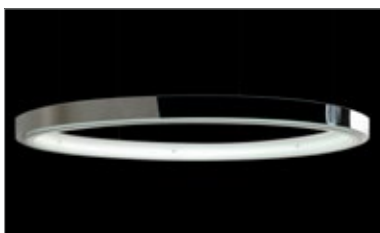

CIRCOLO

Housing: Circular aluminum profile, opal acrylic diffuser on the inside
 Design: SATTLER, Patented

Size: L x W x H mm	inches	LED Watt	Lumen ¹⁾	weight kg ²⁾ / lbs ²⁾	Item No.	LED	Dimming	LED	Finishes	Power Supply cable	Total height	Mounting Version
Ø 750 / 29.5"	H 107 / 4.2" B 70 / 2.7"	36	3,109	8 / 17.6	228.	x x.	x x.	x x.	x x.	x x x.	107	x
Ø 900 / 35.5"	H 107 / 4.2" B 70 / 2.7"	44	3,767	10 / 22.0	229.	x x.	x x.	x x.	x x.	x x x.	107	x
Ø 1320 / 51.9"	H 107 / 4.2" B 70 / 2.7"	63	5,620	20 / 44.0	230.	x x.	x x.	x x.	x x.	x x x.	107	x
Ø 1600 / 62.9"	H 107 / 4.2" B 70 / 2.7"	77	6,010	25 / 55.1	231.	x x.	x x.	x x.	x x.	x x x.	107	x
Ø 1800 / 70.8"	H 107 / 4.2" B 70 / 2.7"	86	8,351	30 / 66.0	238.	x x.	x x.	x x.	x x.	x x x.	107	x
Ø 2300 / 90.5"	H 107 / 4.2" B 70 / 2.7"	110	10,711	35 / 77.2	232.	x x.	x x.	x x.	x x.	x x x.	107	x
Ø 1320 / 51.9"	H 170 / 6.7" B 70 / 2.7"	63	5,620	20 / 44.0	230.	x x.	x x.	x x.	x x.	x x x.	170	x
Ø 1600 / 62.9"	H 170 / 6.7" B 70 / 2.7"	77	6,010	25 / 55.1	231.	x x.	x x.	x x.	x x.	x x x.	170	x
Ø 1800 / 70.8"	H 170 / 6.7" B 70 / 2.7"	86	8,351	30 / 66.0	238.	x x.	x x.	x x.	x x.	x x x.	170	x
Ø 2300 / 90.5"	H 170 / 6.7" B 70 / 2.7"	110	10,711	35 / 77.2	232.	x x.	x x.	x x.	x x.	x x x.	170	x
Ø 2600/102.3"	H 170 / 6.7" B 70 / 2.7"	124	10,876	40 / 88.0	234.	x x.	x x.	x x.	x x.	x x x.	170	x
Ø 3500/137.8"	H 170 / 6.7" B 70 / 2.7"	166	15,952	53 / 117.0	235.	x x.	x x.	x x.	x x.	x x x.	170	x
Ø 3500/137.8"	H 230 / 9.0" B 70 / 2.7"	166	15,952	53 / 117.0	235.	x x.	x x.	x x.	x x.	x x x.	230	x

1.8.17

CIRCOLO

Housing: Circular aluminum profile, opal acrylic diffuser on the inside
 Design: SATTLER, Patented

Mounting Version

A, B, C, D, G, H, K = Distance of external power supply unit to light fixture max. 10m / 394"

Canopy finish: white (11) contact factory for other finishes
 USA/Canada: Canopy mounts to 4" octagonal junction box.

Input voltage for all external power supply units and canopy is **120 / 277 VAC 50/60 Hz**