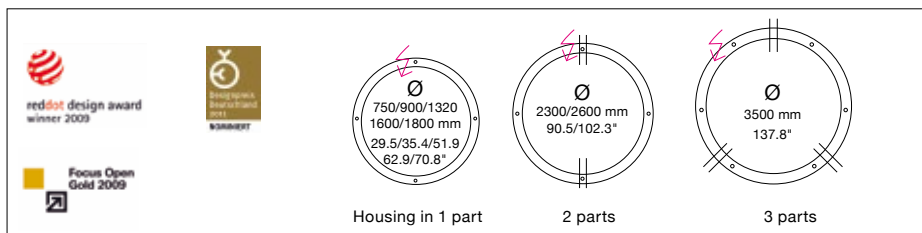

Housing: Circular aluminum profile, opal acrylic diffuser on the inside
Design: SATTLER, Patented