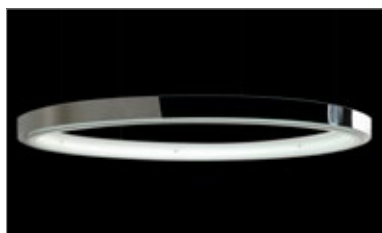

CIRCOLO

Housing: Circular aluminum profile, opal acrylic diffuser on the inside
 Design: SATTLER, Patented

Size: L x W x H mm	inches	LED Watt	Lumen ¹⁾	weight kg ²⁾ / lbs ²⁾	Item No.	LED	Dimming	LED	Finishes	Power Supply cable	Total height	Mounting Version
Ø 750 / 29.5"	H 107 / 4.2" B 70 / 2.7"	36	3,109	8 / 17.6	228.	x x.	x x.	x x.	x x.	x x x.	107	x
Ø 900 / 35.5"	H 107 / 4.2" B 70 / 2.7"	44	3,767	10 / 22.0	229.	x x.	x x.	x x.	x x.	x x x.	107	x
Ø 1320 / 51.9"	H 107 / 4.2" B 70 / 2.7"	63	5,620	20 / 44.0	230.	x x.	x x.	x x.	x x.	x x x.	107	x
Ø 1600 / 62.9"	H 107 / 4.2" B 70 / 2.7"	77	6,010	25 / 55.1	231.	x x.	x x.	x x.	x x.	x x x.	107	x
Ø 1800 / 70.8"	H 107 / 4.2" B 70 / 2.7"	86	8,351	30 / 66.0	238.	x x.	x x.	x x.	x x.	x x x.	107	x
Ø 2300 / 90.5"	H 107 / 4.2" B 70 / 2.7"	110	10,711	35 / 77.2	232.	x x.	x x.	x x.	x x.	x x x.	107	x
Ø 1320 / 51.9"	H 170 / 6.7" B 70 / 2.7"	63	5,620	20 / 44.0	230.	x x.	x x.	x x.	x x.	x x x.	170	x
Ø 1600 / 62.9"	H 170 / 6.7" B 70 / 2.7"	77	6,010	25 / 55.1	231.	x x.	x x.	x x.	x x.	x x x.	170	x
Ø 1800 / 70.8"	H 170 / 6.7" B 70 / 2.7"	86	8,351	30 / 66.0	238.	x x.	x x.	x x.	x x.	x x x.	170	x
Ø 2300 / 90.5"	H 170 / 6.7" B 70 / 2.7"	110	10,711	35 / 77.2	232.	x x.	x x.	x x.	x x.	x x x.	170	x
Ø 2600/102.3"	H 170 / 6.7" B 70 / 2.7"	124	10,876	40 / 88.0	234.	x x.	x x.	x x.	x x.	x x x.	170	x
Ø 3500/137.8"	H 170 / 6.7" B 70 / 2.7"	166	15,952	53 / 117.0	235.	x x.	x x.	x x.	x x.	x x x.	170	x
Ø 3500/137.8"	H 230 / 9.0" B 70 / 2.7"	166	15,952	53 / 117.0	235.	x x.	x x.	x x.	x x.	x x x.	230	x

1.8.17

CIRCOLO

Housing: Circular aluminum profile, opal acrylic diffuser on the inside
 Design: SATTLER, Patented

Mounting Version

A, B, C, D, G, H, K = Distance of external power supply unit to light fixture max. 10m / 394"