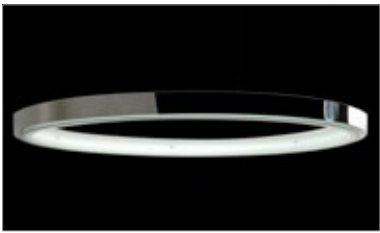

CIRCOLO

Housing: Circular aluminum profile, opal acrylic diffuser on the inside
Design: SATTLER, Patented

		Item No.	LED	Dimming	LED	Finishes	Power Supply cable	Total height	Mounting Version
Finishes (Standard) 11 white (Optional) 30 anthracite 27 brush-finished aluminum 32 crocodile black 33 sand silver fine textured 35 gold 36 brass 37 bronze fine textured 38 copper 10 black fine textured 40 brass patinated 42 bronze patinated 44 wood veneer, white borders 45 leather XX Custom finish									
		X X X.	X X.	X X.	X X.	X X.	X X X.	X X X.	X
Power Supply Cable (Standard) Z 70 Silver (Optional) Z 71 white Z 72 grey Z 73 black When using current carrying steel cables in Mounting Versions F, K, T leave this section blank Z 74 orange Z 75 red Z 76 green									
		X X X.	X X.	X X.	X X.	X X.	X X X.	X X X.	X

X X X.	X X.	X X.	X X.	X X.	X X X.	X X X.	X

Complete order number

CIRCOLO

410 381 1497 answers@inter-lux.com
inter-lux reserves the right to make technical changes without notice

IP 20 Light distribution direct / indirect Conforms to UL-STD 1598 Certified to CSA-STD C22.2 No.250.0-08

1) Net lumen output: Losses due to diffusers and reflectors are considered. Lumen values refer to an ambient temperature of max. 35° Celsius / 95° Fahrenheit.
2) Weight of lights without remote technical unit or canopy.

1.8.17