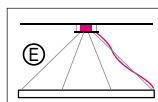

up to Ø 1550 mm
suspension through canopy

(Optional)

Item No.	LED	Dimming	Finishes	Power Supply cable	Mounting Version
x x x.	x x.	x x. x x.	x x.	x x x.	A
x x x.	x x.	x x. x x.	x x.	x x x.	B
x x x.	x x.	x x. x x.	x x.	x x x.	E

A, B = Distance of external power supply unit to light fixture max. 10m / 394".

E = Power supply unit in canopy: Max. suspension height approx. 2.0 times diameter of light.
Min. suspension height approx. 0.5 times diameter of light.

Mounting versions with steel cable length 3000mm / 118" and power supply cable transparent, length 3000mm / 118"

x x x.	x x.	x x. x x.	x x.	x x x.	x

Complete order number

Dimensions of external power supply units				
Typ	Size mm / inch			For use with
	L	W	H	Mounting Version
DE 1F	360 x 150 x 85 mm / 14.7 x 5.9 x 3.3"	up to Ø 1900 mm		A
DE 2F	360 x 300 x 85 mm / 14.7 x 11.8 x 3.3"	up to Ø 2600 mm		A
DE 3F	360 x 400 x 85 mm / 14.7 x 15.7 x 3.3"	Ø 2600 mm		A

Dimensions of canopies		
Typ	Size mm / inch	For use with
	Ø cover plate / body / H	Mounting Version
DB 350	Ø 350 / 320 / 60 mm / 13.7 x 12.5 / 2.3"	(up to Ø 1550 mm) B, E
DB 510	Ø 510 / 480 mm / 20.0 x 18.9"	(Ø 1900- 3500 mm) B
Canopy finish: white (11) contact factory for other finishes		
USA/Canada: Canopy mounts to 4" octagonal junction box.		

Input voltage for all external power supply units and canopies is **120 / 277 VAC 50 / 60 Hz**

1) The stated lumen output of the lights is without considering the acrylic covers or reflectors
2) Weight of lights without remote technical unit or canopy

Light distribution
direct / indirect

Conforms to UL-STD 1598
Certified to CSA-STD C22.2
No.250.0-08

SATTLER

410 381 1497 inter-lux.com answers@inter-lux.com

inter-lux reserves the right to make technical changes without notice