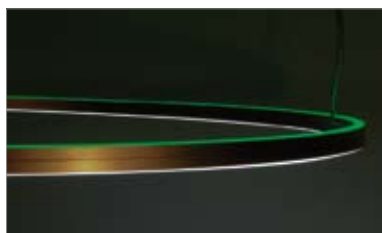

1) The stated lumen output of the lights is without considering the acrylic covers or reflectors
2) Weight of lights without remote technical unit or canopy

DOPPIO DIRECT / INDIRECT

Housing: Circular aluminum profile with integrated acrylic covers.
Design: SATTLER