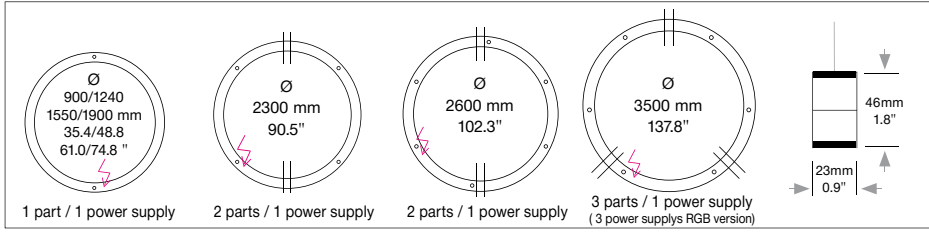

DOPPIO DIRECT / INDIRECT

Housing: Circular aluminum profile with integrated acrylic covers.
Design: SATTLER

See Power Supply Section for Cable diameter

	Size: L x W x H mm	inches	LED Watt down / up	Lumen¹⁾ down / up	Weight kg²⁾ / lbs²⁾	Item No.	LED	Dimming	Finishes	Power Supply cable	Mounting Version				
Sizes Indirect Direct 	Ø 900 mm	35.4"	55 / 23	4.613 / 2.097	9 / 19.8	779.	x x.	x x. x x.	x x.	x x x.	x				
	Ø 1240 mm	48.8"	72 / 30	5.997 / 2.726	10 / 22.0	780.	x x.	x x. x x.	x x.	x x x.	x				
	Ø 1550 mm	61.0"	88 / 39	7.500 / 3.564	11 / 24.3	781.	x x.	x x. x x.	x x.	x x x.	x				
	Ø 1900 mm	74.8"	110 / 46	9.226 / 4.194	12 / 26.5	782.	x x.	x x. x x.	x x.	x x x.	x				
	Ø 2300 mm	90.5"	140 / 60	11.994 / 5.452	19 / 41.9	783.	x x.	x x. x x.	x x.	x x x.	x				
	Ø 2600 mm	102.3"	166 / 69	13.840 / 6.291	21 / 46.3	784.	x x.	x x. x x.	x x.	x x x.	x				
	Ø 3500 mm	137.8"	210 / 88	17.500 / 8.000	29 / 63.9	785.	x x.	x x. x x.	x x.	x x x.	x				
LED Direct 24V CRI > 90			Warm-white Neutral-white Extra warm-white	3000 K (Standard) 4000 K (Optional) 2700 K (Optional)	x x x. x x x. x x x.	63. 69. 61.	x x. x x. x x. x x. x x. x x.	x x. x x. x x.	x x x. x x x. x x x.	x x x					
LED Indirect 24V CRI > 90	 		Warm-white Neutral-white Extra warm-white RGB color control via dmx	3000 K (Standard) 4000 K (Optional) 2700 K (Optional) (Optional)	x x x. x x x. x x x. x x x.	63. 69. 61. 32. 60.	x x. x x. x x. x x. x x. x x. x x.	x x. x x. x x. x x.	x x x. x x x. x x x. x x x.	x x x x					
Dimming			Dimmable 0 - 10 V DMX	(Standard) (Optional)	x x x. x x x.	52. 32.	x x. x x.	x x. x x.	x x x. x x x.	x x					
Finishes (Standard)	 11 white	(Optional)	 22 aluminum polished	 27 brush-finished aluminum	 30 anthracite	 32 crocodile black	 33 sand silver fine textured	 35 gold	 36 brass	 37 bronze fine textured	 38 copper	 10 black fine textured	 XX Custom finish	x x x. x x. x x. x x. x x. x x x.	x x x x x x x x x
Power Supply Cable (Standard)	 Z 70 Silver	(Optional)	 Z 71 white	 Z 72 grey	 Z 73 black	 Z 74 orange	 Z 75 red	 Z 76 green	x x x. x x. x x. x x. x x. x x x.	x x x x x x x x x					

1) The stated lumen output of the lights is without considering the acrylic covers or reflectors
2) Weight of lights without remote technical unit or canopy