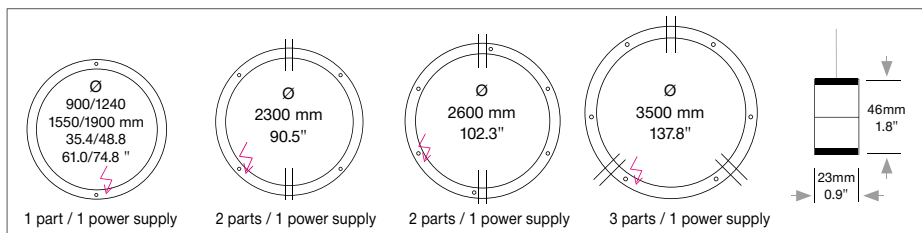

Mounting Version

up to Ø 2300 mm 4-point suspension
up to Ø 3500 mm 6-point suspension
with power supply cable and 1 external power supply unit in **suspended ceiling**

(Standard)

up to Ø 2300 mm 4-point suspension
up to Ø 3500 mm 6-point suspension
with 1 power supply cable and 1 external power supply unit in **separate canopy**

A, B = Distance of external power supply unit to light fixture max. 10m / 394".

E = Power supply unit in canopy: Max. suspension height approx. 2.0 times diameter of light.
Min. suspension height approx. 0.5 times diameter of light.

Dimensions of external power supply units				
Typ	Size mm / inch			For use with
	L	W	H	Mounting Version
 DE 1F	360 x 150 x 85 mm / 14.7 x 5.9 x 3.3"	up to Ø 1900 mm		A
DE 2F	360 x 300 x 85 mm / 14.7 x 11.8 x 3.3"	up to Ø 2600 mm		A
DE 3F	360 x 400 x 85 mm / 14.7 x 15.7 x 3.3"	Ø 2600 mm		A

Dimensions of canopies		
Typ	Size mm / inch	For use with
	Ø cover plate / body / H	Mounting Version
 DB 350	Ø 350 / 320 / 60 mm / 13.7 x 12.5 / 2.3"	(up to Ø 1550 mm) B, E
DB 510	Ø 510 / 480 mm / 20.0 x 18.9"	(Ø 1900- 3500 mm) B
Canopy finish: white (11) contact factory for other finishes		
USA/Canada: Canopy mounts to 4" octagonal junction box.		