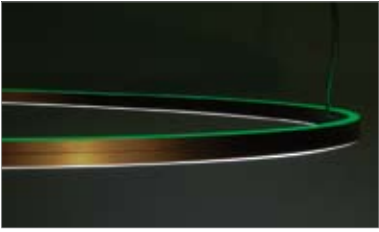

DOPPIO DIRECT / INDIRECT

Housing: Circular aluminum profile with integrated acrylic covers.
Design: SATTLER

See Power Supply Section for Cable diameter

	Size: L x W x H mm	inches	LED Watt down / up	Lumen¹⁾ down / up	Weight kg²⁾ / lbs²⁾	Item No.	LED	Dimming	Finishes	Power Supply cable	Mounting Version				
Sizes Indirect Direct 	Ø 900 mm	35.4"	55 / 23	4.613 / 2.097	9 / 19.8	779.	x x.	x x. x x.	x x.	x x x.	x				
	Ø 1240 mm	48.8"	72 / 30	5.997 / 2.726	10 / 22.0	780.	x x.	x x. x x.	x x.	x x x.	x				
	Ø 1550 mm	61.0"	88 / 39	7.500 / 3.564	11 / 24.3	781.	x x.	x x. x x.	x x.	x x x.	x				
	Ø 1900 mm	74.8"	110 / 46	9.226 / 4.194	12 / 26.5	782.	x x.	x x. x x.	x x.	x x x.	x				
	Ø 2300 mm	90.5"	140 / 60	11.994 / 5.452	19 / 41.9	783.	x x.	x x. x x.	x x.	x x x.	x				
	Ø 2600 mm	102.3"	166 / 69	13.840 / 6.291	21 / 46.3	784.	x x.	x x. x x.	x x.	x x x.	x				
	Ø 3500 mm	137.8"	210 / 88	17.500 / 8.000	29 / 63.9	785.	x x.	x x. x x.	x x.	x x x.	x				
LED Direct 24V CRI > 90			Warm-white Neutral-white Extra warm-white	3000 K (Standard) 4000 K (Optional) 2700 K (Optional)	x x x. x x x. x x x.	63. 69. 61.	x x. x x. x x. x x. x x. x x.	x x. x x. x x.	x x x. x x x. x x x.	x x x					
LED Indirect 24V CRI > 90	 		Warm-white Neutral-white Extra warm-white RGB color control via dmx	3000 K (Standard) 4000 K (Optional) 2700 K (Optional) (Optional)	x x x. x x x. x x x. x x x.	63. 69. 61. 32. 60.	x x. x x. x x. x x. x x. x x. x x.	x x. x x. x x. x x.	x x x. x x x. x x x. x x x.	x x x x					
Dimming			Dimmable 0 - 10 V DMX	(Standard) (Optional)	x x x. x x x.	52. 32.	x x. x x.	x x. x x.	x x x. x x x.	x x					
Finishes (Standard)	 11 white	(Optional)	 22 aluminum polished	 27 brush-finished aluminum	 30 anthracite	 32 crocodile black	 33 sand silver fine textured	 35 gold	 36 brass	 37 bronze fine textured	 38 copper	 10 black fine textured	 XX Custom finish	x x x. x x. x x. x x. x x. x x x.	x x x x x x x x x
Power Supply Cable (Standard)	 Z 70 Silver	(Optional)	 Z 71 white	 Z 72 grey	 Z 73 black	 Z 74 orange	 Z 75 red	 Z 76 green	x x x. x x. x x. x x. x x. x x x.	x x x x x x x x x					

1) The stated lumen output of the lights is without considering the acrylic covers or reflectors
2) Weight of lights without remote technical unit or canopy