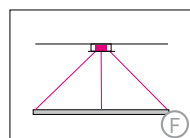

### Mounting Version

3/6-point suspension with external power supply unit in suspended ceiling

3/6-point suspension with external power supply unit in separate canopy

Up to 1735 x 1717 suspension through canopy