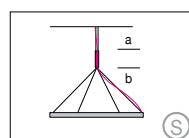

Suspension with pendant canopy PB 366 and steel cables (a) 5000 mm / 196.8" + (b) 3000 mm / 118.1"