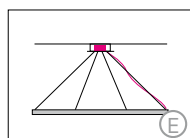

Up to 1735 x 1717 suspension through canopy