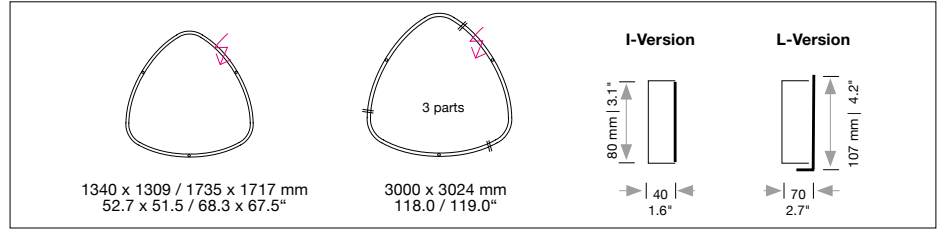

## SOFT DELTA

Housing: Aluminum profile, integrated (I) or L-shaped acrylic cover (L)  
 Design: SATTLER

Sizes	Size: L x W x H mm	inches	LED Watt	Lumen <sup>1)</sup>	weight kg <sup>2)</sup> / lbs <sup>2)</sup>	Item No.	LED	Dimming	LED	Finishes	Power Supply cable	Mounting Version
<b>I-Version</b>	1340 x 1309 x 80	52.7 x 51.5 x 3.1	64	5,862	14 / 30.0	<b>849.</b>	x x .	x x .	x x .	x x .	x x x .	x
	1735 x 1717 x 80	68.3 x 67.5 x 3.1	82	6,657	17 / 37.5	<b>861.</b>	x x .	x x .	x x .	x x .	x x x .	x
	3024 x 3000 x 80	119.0 x 118.1 x 3.1	145	11,772	27 / 59.5	<b>863.</b>	x x .	x x .	x x .	x x .	x x x .	x
<b>L-Version</b>	1340 x 1309 x 107	52.7 x 51.5 x 4.2	64	7,767	14 / 30.0	<b>848.</b>	x x .	x x .	x x .	x x .	x x x .	x
	1735 x 1717 x 107	68.3 x 67.5 x 4.2	82	6,883	17 / 37.5	<b>860.</b>	x x .	x x .	x x .	x x .	x x x .	x
<b>LED</b> 24V  CRI > 80		<b>Neutral-white</b> <b>Cold-white</b> <b>Warm-white</b> <b>Extra warm-white</b> <b>Extra warm-white</b> <b>Tunable white*</b> <b>RGB color control*</b> <b>RGB + Neutral-White*</b>	<b>4000 K</b> <b>5000 K</b> <b>3000 K</b> <b>2700 K</b> <b>2200 K</b> <b>2700 - 6500 K</b> <b>4000 K</b> <b>4000 K</b>	<b>(Standard)</b> <b>(Optional)</b> <b>(Optional)</b> <b>(Optional)</b> <b>(Optional)</b> <b>(Optional)</b> <b>(Optional)</b> <b>(Optional)</b>	x x x . x x x . x x x . x x x . x x x . x x x . x x x . x x x .	<b>40.</b> <b>50.</b> <b>30.</b> <b>27.</b> <b>22.</b> <b>65.</b> <b>60.</b> <b>60.</b>	x x . x x . x x . x x . x x . x x . x x . x x .	x x . x x . x x . x x . x x . x x . x x . x x .	x x . x x . x x . x x . x x . x x . x x . x x .	x x x . x x x . x x x . x x x . x x x . x x x . x x x . x x x .	x x x x x x x x	
<b>Dimming</b>		<b>Dimmable 0 - 10 V</b> <b>DMX (RGB possible)</b> <b>LUTRON (contact factory)</b>	<b>(Standard)</b> <b>(Optional)</b> <b>(Optional)</b>	x x x . x x x . x x x .	x x . x x . x x .	<b>51.</b> <b>31.</b> <b>71.</b>	<b>00.</b> <b>00.</b> <b>00.</b>	x x . x x . x x .	x x . x x . x x .	x x x . x x x . x x x .	x x x	
<b>Finishes</b>	 11 white (Optional)	 22 aluminum polished  30 anthracite  27 brush-finished aluminum  32 crocodile black  33 sand silver fine textured  35 gold  36 brass  37 bronze fine textured  38 copper  10 black fine textured  40 brass patinated  42 bronze patinated  44 wood veneer, white borders  XX Custom finish	x x x . x x . x x . x x . x x . x x . x x . x x . x x . x x . x x . x x . x x .	x x . x x . x x . x x . x x . x x . x x . x x . x x . x x . x x . x x . x x .	x x x . x x . x x . x x . x x . x x . x x . x x . x x . x x . x x . x x . x x .	x x x x x x x x x x x x x						
<b>Power Supply Cable</b>	 Z 70 Silver (Optional)	 Z 71 white  Z 72 grey  Z 73 black  Z 74 orange  Z 75 red  Z 76 green	x x x . x x . x x . x x . x x . x x . x x . x x .	x x . x x . x x . x x . x x . x x . x x . x x .	x x x . x x . x x . x x . x x . x x . x x . x x .	x x x x x x x x						