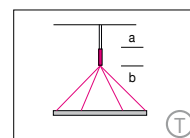

Suspension with pendant canopy PB 366 and current-carrying steel cables. (a) 5000 mm / 196.8" + (b) 3000 mm / 118.1" Not in combination with RGB.