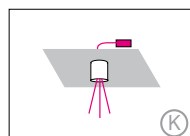

Up to 1735 x 1717. Suspension point as clamping unit with 3 current-carrying cables and remote technical unit in suspended ceiling.

Item No.	LED	Dimming	LED	Finishes	Power Supply cable	Mounting Version
x x x.	x x.	x x.	x x.	x x.	x x x	.

x x x.	x x.	x x.	x x.	x x.	x x x	x

Complete order number

A, B, G, H = Distance of external power supply unit to light fixture max. 10m / 394".

S, T, K, E, F = Minimum suspension height half the diameter of light fixture, maximum suspension height two times diameter of light fixture

Including steel cable suspension 5000mm / 197" ; Version F, S, T 5000 / 3000mm / 197"/118" and/or power supply cable 5000mm / 197"

Typ	Dimensions of external power supply units (1 LED Stripe)			For use with Mounting Version
	Size mm / inch	L W H		
DE 1F	360 x 150 x 85 mm / 14.2 x 5.9 x 3.3"			A, G, K
DE 2F	360 x 300 x 85 mm / 14.2 x 11.8 x 3.3"			A, G, K for size 3000 x 3024 mm

Typ	Dimensions of canopy (1 LED Stripe)		For use with Mounting Version
	Size mm / inch	Ø cover plate / body	
DB 290	Ø 290 / 260 mm / 11.4 x 10.2"	size 1340 x 1309 mm	B, E, F, H
DB 350	Ø 350 / 320 mm / 13.7 x 12.5"	size 1735 x 1717 and 3000 x 3024 mm	B, E, F, H
PB 366	Ø 90 H 366 mm / 13.7 x 12.5"		S, T

Canopy finish: white (11) contact factory for other finishes
USA/Canada: Canopy mounts to 4" octagonal junction box.

Input voltage for all external power supply units and canopy is 120 / 277 VAC 50/60 Hz