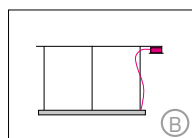

### Mounting Version

3/6-point suspension with external power supply unit in suspended ceiling

3/6-point suspension with external power supply unit in separate canopy

Up to 1735 x 1717 suspension through canopy

Direct ceiling mounting (white) 50mm / 1.9" with external power supply unit in separate canopy

Up to 1735 x 1717. Suspension point as clamping unit with 3 current-carrying cables and remote technical unit in suspended ceiling.

A, B, G, H = Distance of external power supply unit to light fixture max. 10m / 394".

S, T, K, E, F = Minimum suspension height half the diameter of light fixture, maximum suspension height two times diameter of light fixture