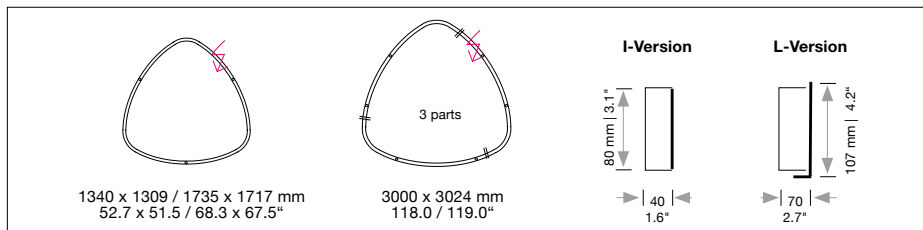

SOFT DELTA

Housing: Aluminum profile, integrated (I) or L-shaped acrylic cover (L)
Design: SATTLER

Mounting Version

3/6-point suspension with external power supply unit in suspended ceiling

3/6-point suspension with external power supply unit in separate canopy

Up to 1735 x 1717 suspension through canopy

Up to 1735 x 1717 3 current-carrying steel cables. Only 1 strip LED possible. Not in combination with RGB

Suspension with pendant canopy PB 366 and steel cables (a) 5000 mm / 196.8" + (b) 3000 mm / 118.1"

Suspension with pendant canopy PB 366 and current-carrying steel cables. (a) 5000 mm / 196.8" + (b) 3000 mm / 118.1" Not in combination with RGB.

Direct ceiling mounting 50mm / 1.9" with external power supply unit in suspended ceiling

Direct ceiling mounting (white) 50mm / 1.9" with external power supply unit in separate canopy

Up to 1735 x 1717. Suspension point as clamping unit with 3 current-carrying cables and remote technical unit in suspended ceiling.

Item No.	LED	Dimming	LED	Finishes	Power Supply cable	Mounting Version
x x x.	x x.	x x.	x x.	x x.	x x x	.

x x x.	x x.	x x.	x x.	x x.	x x x	x

Complete order number

A, B, G, H = Distance of external power supply unit to light fixture max. 10m / 394".

S, T, K, E, F = Minimum suspension height half the diameter of light fixture, maximum suspension height two times diameter of light fixture

Including steel cable suspension 5000mm / 197" ; Version F, S, T 5000 / 3000mm / 197"/118" and/or power supply cable 5000mm / 197"

Typ	Dimensions of external power supply units (1 LED Stripe)			For use with Mounting Version
	Size mm / inch	L W H		
DE 1F	360 x 150 x 85 mm / 14.2 x 5.9 x 3.3"			A, G, K
DE 2F	360 x 300 x 85 mm / 14.2 x 11.8 x 3.3"			A, G, K for size 3000 x 3024 mm

Typ	Dimensions of canopy (1 LED Stripe)		For use with Mounting Version
	Size mm / inch	Ø cover plate / body	
DB 290	Ø 290 / 260 mm / 11.4 x 10.2"	size 1340 x 1309 mm	B, E, F, H
DB 350	Ø 350 / 320 mm / 13.7 x 12.5"	size 1735 x 1717 and 3000 x 3024 mm	B, E, F, H
PB 366	Ø 90 H 366 mm / 13.7 x 12.5"		S, T

Canopy finish: white (11) contact factory for other finishes
USA/Canada: Canopy mounts to 4" octagonal junction box.

Input voltage for all external power supply units and canopy is 120 / 277 VAC 50/60 Hz

Optional

LED spot in canopy
4W/20°-40°, 400 Lumen (order separately)

762. 67. 01. 04. 11. (white)

Ceiling fixation for mounting version A

200. 00. 00. 00. 11 (white)

Ceiling opening for power supply cable. Existing of cavity ceiling box with 80mm / 3.1" round metal cover. Powder coated in white, fine textured. Applicable to mounting version A.