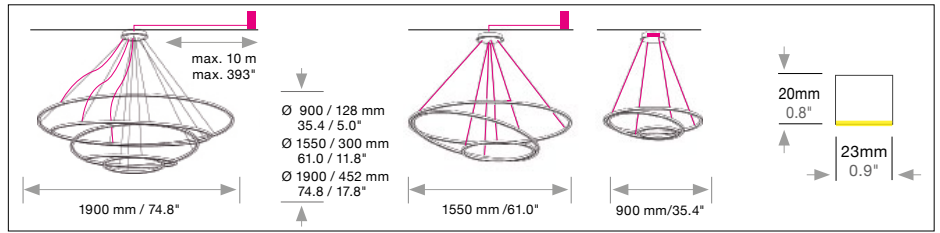

TOCCATA

Housing: Pendant light with direct light distribution, 3/ 5 parts Aluminum profile, with integrated opal diffuser
Design: MARKUS BISCHOF

Size: Ø mm	Inches	LED Watt	Lumen ¹	Weight kg/lbs ²	Item No.	LED	Dimming	LED	Finish	Power supply cable	Mounting version
Sizes Ø 900 mm <small>*Ø900-700-380mm</small>	35.4" <small>35.4"-27.5"-14.9"</small>	83	4840	8.0 / 17.6	777.	X X.	X X.	X X.	X X.	X X X.	X
Ø 1550 mm <small>*Ø1550-1240-700 mm</small>	61.0" <small>61.0"-48.8"-27.5"</small>	143	8291	11.0 / 24.2	771.	X X.	X X.	X X.	X X.	X X X.	X
Ø 1900 mm <small>*Ø1900-1550-1240-900-600 mm</small>	74.8" <small>74.8"-61.0"-48.8"-35.4"-23.6"</small>	248	14,580	14.0 / 30.8	773.	X X.	X X.	X X.	X X.	X X X.	X
LED 24V CRI > 90 Mac Adam 3 SELV L80 B10 100,000 hours		Standard: Warm-white	3000 K		X X X.	30.	X X.	X X.	X X.	X X X.	X
		Optional:	Natural-white Neutral-white Extra warm-white	3500 K 4000 K 2700 K	X X X. X X X. X X X.	35. 40. 27.	X X. X X. X X.	X X. X X. X X.	X X. X X. X X.	X X X. X X X. X X X.	X X X
Dimming		Standard: 0 - 10 V			X X X.	X X.	51.	00.	X X.	X X X.	X
		Optional:	Lutron EcoSystem DMX		X X X. X X X.	X X. X X.	91. 31.	00. 00.	X X. X X.	X X X. X X X.	X X
Finish		Standard:	12 white, powder coated, similar to RAL 9003	Optional (Powder coated):							
				10 black fine textured 11 white, similar to RAL 9010 30 anthracite fine textured 33 sand silver fine textured 34 bronze satined 35 gold 36 brass 37 bronze fine textured 38 copper							
		Optional (Premium):	22 aluminum polished 27 brush-finished aluminum		X X X.	X X.	X X.	X X.	X X.	X X X.	X
Power supply cable		Standard:	000 current-carrying J, F	Standard:							
				Z 70 silver Mounting Version A,I,E	X X X.	X X.	X X.	X X.	X X.	X X X.	X