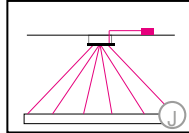

Ø 1550 mm / 61.0"
6 current-carrying steel cables with external power supply unit in suspended ceiling.
Optional J Ø 1900 mm / 74.8"
14 current-carrying steel cables.

Optional: