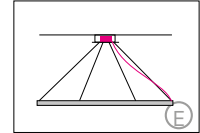

Ø 1900 mm / 74.8"
14 suspensions through canopy and 3 power supply cables with external power supply unit in suspended ceiling.

Ø 1550 mm / 61.0"
6 current-carrying steel cables with external power supply unit in suspended ceiling.
Optional J Ø 1900 mm / 74.8"
14 current-carrying steel cables.

Optional:

4/6/14-point suspension with external power supply unit in suspended ceiling.

Ø 900 mm / 35.4"
4 suspensions through canopy with external power supply unit in canopy.

I / J = Distance of external power supply unit to light fixture max. 10m / 394".
 F, E = Power supply unit in canopy Max. suspension height approx. 2.0 times diameter of light.