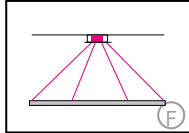

Mounting versions

Standard:

Ø 900 mm / 35.4"
4 current-carrying steel cables, with power supply in canopy.