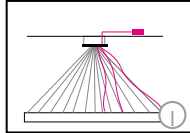

TOCCATA

Housing: Pendant light with direct light distribution, 3/ 5 parts Aluminum profile, with integrated opal diffuser
Design: MARKUS BISCHOF

Size: Ø mm	Inches	LED Watt	Lumen ¹	Weight kg/lbs ²	Item No.	LED	Dimming	LED	Finish	Power supply cable	Mounting version
Sizes Ø 900 mm <small>*Ø900-700-380mm</small>	35.4" <small>35.4"-27.5"-14.9"</small>	83	4840	8.0 / 17.6	777.	X X.	X X.	X X.	X X.	X X X.	X
Ø 1550 mm <small>*Ø1550-1240-700 mm</small>	61.0" <small>61.0"-48.8"-27.5"</small>	143	8291	11.0 / 24.2	771.	X X.	X X.	X X.	X X.	X X X.	X
Ø 1900 mm <small>*Ø1900-1550-1240-900-600 mm</small>	74.8" <small>74.8"-61.0"-48.8"-35.4"-23.6"</small>	248	14,580	14.0 / 30.8	773.	X X.	X X.	X X.	X X.	X X X.	X
LED 24V CRI > 90 Mac Adam 3 SELV L80 B10 100,000 hours		Standard: Warm-white	3000 K		X X X.	30.	X X.	X X.	X X.	X X X.	X
		Optional:	Natural-white Neutral-white Extra warm-white	3500 K 4000 K 2700 K	X X X. X X X. X X X.	35. 40. 27.	X X. X X. X X.	X X. X X. X X.	X X. X X. X X.	X X X. X X X. X X X.	X X X
Dimming		Standard: 0 - 10 V			X X X.	X X.	51.	00.	X X.	X X X.	X
		Optional:	Lutron EcoSystem DMX		X X X. X X X.	X X. X X.	91. 31.	00. 00.	X X. X X.	X X X. X X X.	X X
Finish		Standard:	12 white, powder coated, similar to RAL 9003	Optional (Powder coated):							
				10 black fine textured 11 white, similar to RAL 9010 30 anthracite fine textured 33 sand silver fine textured 34 bronze satined 35 gold 36 brass 37 bronze fine textured 38 copper							
		Optional (Premium):	22 aluminum polished 27 brush-finished aluminum		X X X.	X X.	X X.	X X.	X X.	X X X.	X
Power supply cable		Standard:	000 current-carrying J, F	Standard:							
				Z 70 silver Mounting Version A,I,E	X X X.	X X.	X X.	X X.	X X.	X X X.	X

TOCCATA

Housing: Pendant light with direct light distribution, 3/ 5 parts Aluminum profile, with integrated opal diffuser.
Design: MARKUS BISCHOF

Mounting versions

Standard:

Ø 900 mm / 35.4"
4 current-carrying steel cables, with power supply in canopy.