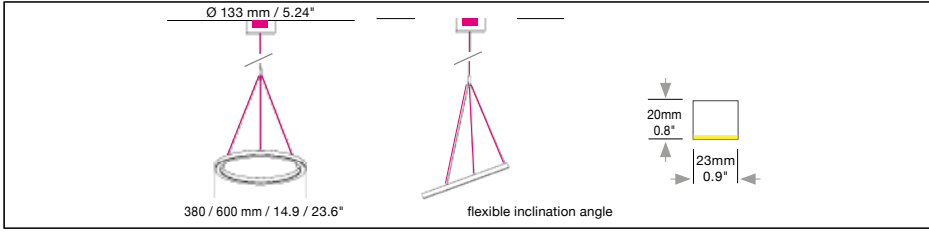

TRIS

Housing: Aluminum profile with integrated opal diffuser
 Design: JÜRGEN BECKERT

	Size: Ø mm	Inches	LED Watt	Lumen ¹	Weight kg/lbs ²	Item No.	LED	Dimming	LED	Finish	Power supply cable	Mounting version
Sizes	Ø 380 mm	14.9"	22	1269	2.5 / 5.5	582.	X X .	X X .	X X .	X X .	X X X .	X
	Ø 600 mm	23.6"	32	2192	3.0 / 6.6	583.	X X .	X X .	X X .	X X .	X X X .	X
LED 24V CRI > 90 Mac Adam 3 SELV L80 B10 100,000 hours	Standard: Warm-white		3000 K			X X X .	30.	X X .	X X .	X X .	X X X .	X
	Optional: Natural-white		3500 K			X X X .	35.	X X .	X X .	X X .	X X X .	X
	Neutral-white		4000 K			X X X .	40.	X X .	X X .	X X .	X X X .	X
	Extra warm-white		2700 K			X X X .	27.	X X .	X X .	X X .	X X X .	X
Dimming	Standard: 0 - 10 V					X X X .	X X .	51.	00.	X X .	X X X .	X
	Optional: Lutron EcoSystem DMX					X X X .	X X .	91.	00.	X X .	X X X .	X
Finish	Standard:											
	12 white, powder coated, similar to RAL 9003	Optional (Powder coated):	10 black fine textured	11 white, similar to RAL 9010	30 anthracite fine textured	33 sand silver fine textured	34 bronze satined					
			35 gold	36 brass	37 bronze fine textured	38 copper						
		Optional (Premium):	22 aluminum polished									
Power supply cable	Without power cable		Mounting version									
Standard:	000 Current-carrying F		Suspension point as clamping unit with 3 cables and remote technical unit in suspended ceiling."			X X X .	X X .	X X .	X X .	X X .	000.	F

Complete order number: ---. ---. ---. ---. ---. **000.** **F**

Power supply unit:

Type / Size mm / inch L x W x H	Included with Mounting version	Protective rating
DE 1F 360 x 150 x 85 mm / 14.2 x 5.9 x 3.3"	F	IP 20

Canopy:

Type/ Size mm / inch Ø cover plate / body / H	Included with Mounting version	Protective rating
DB 140 Ø 140 / 133 / 68 mm / 5.5 / 5.2 / 2.7"	F	IP 20

Color: Canopy finish same as housing finish
 Canopy mounts to 4" octagonal junction box.