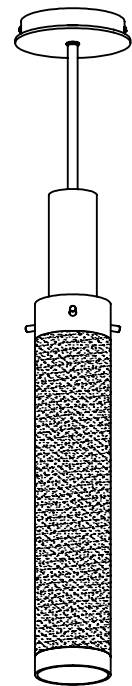

Fuse 1 Specifications

PERSPECTIVE VIEW

Series	Style	Lamp	Diffuser	Finish	Height H	Voltage	Options
1571	P	19	CG	12	20	1	
P - Pendant		19 - 1 x 36 Watt / 2G11	CG - Clear / Satin Glass WA - White Opal Acrylic WG - White Opal Glass	12 - Satin Nickel	20"	U - 120-277 V 1 - 120 V 2 - 220-240 V 3 - 277 V	DM - Specify Dimming Ballast Consult The Factory EM - Fluorescent Emergency, Battery - Remote Other _____