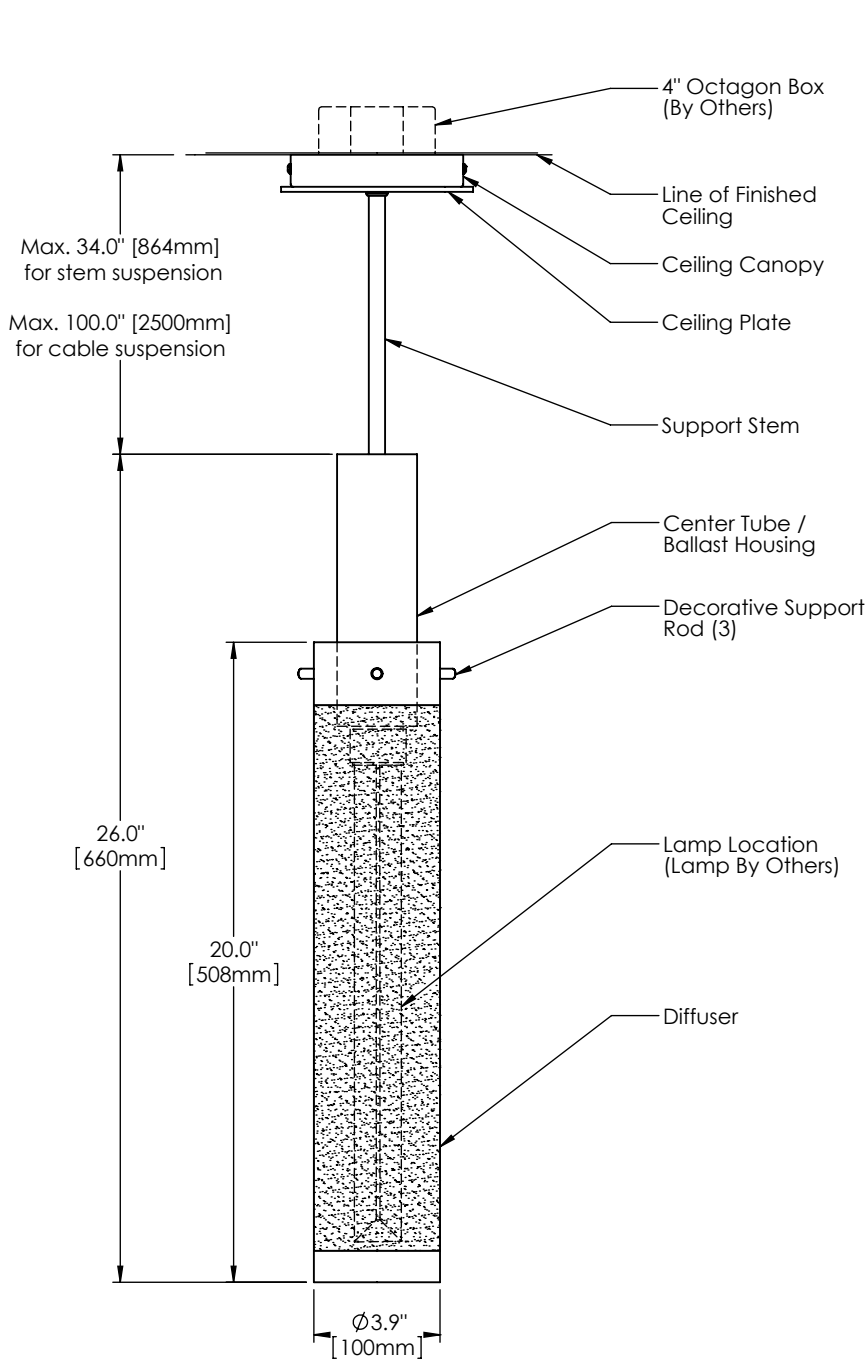

Fuse 1 Specifications

PERSPECTIVE VIEW

Series	Style	Lamp	Diffuser	Finish	Height H	Voltage	Options
1571	P	19	CG	12	20	1	
P - Pendant		19 - 1 x 36 Watt / 2G11	CG - Clear / Satin Glass WA - White Opal Acrylic WG - White Opal Glass	12 - Satin Nickel	20"	U - 120-277 V 1 - 120 V 2 - 220-240 V 3 - 277 V	DM - Specify Dimming Ballast Consult The Factory EM - Fluorescent Emergency, Battery - Remote Other _____