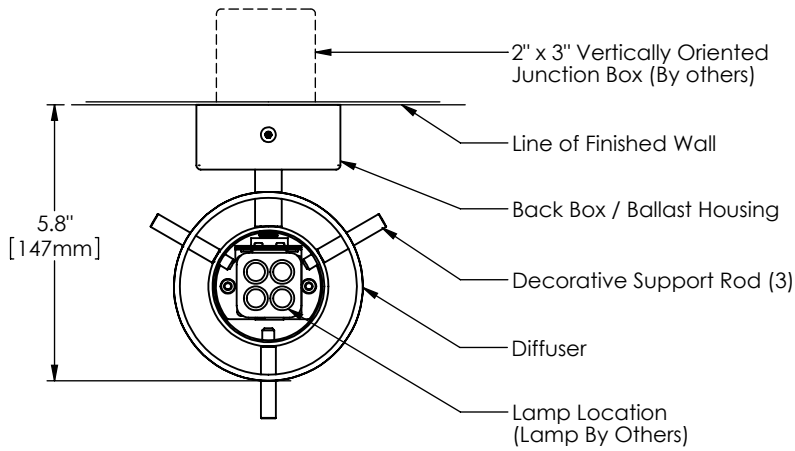

Fuse 1 Specifications

PERSPECTIVE VIEW

Series	Style	Lamp	Diffuser	Finish	Height H	Voltage	Options
1571	W	02	CG	12	12	U	
	W - Wall	02 - 1 x 18 Watt / GX24q-2 03 - 1 x 26 Watt / GX24q-3	CG - Clear / Satin Glass WA - White Opal Acrylic WG - White Opal Glass	12 - Satin Nickel	12"	U - 120-277 V 1 - 120 V 2 - 220-240 V 3 - 277 V	DM - Specify Dimming Ballast Consult The Factory EM - Fluorescent Emergency, Battery - Remote Other _____