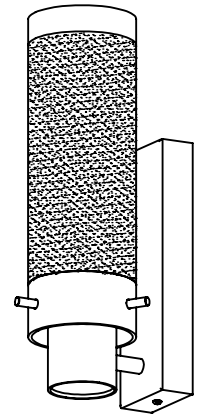

Fuse 1 Specifications

PERSPECTIVE VIEW

Series	Style	Lamp	Diffuser	Finish	Height H	Voltage	Options
1571	W	02	CG	12	12	U	
	W - Wall	02 - 1 x 18 Watt / GX24q-2 03 - 1 x 26 Watt / GX24q-3	CG - Clear / Satin Glass WA - White Opal Acrylic WG - White Opal Glass	12 - Satin Nickel	12"	U - 120-277 V 1 - 120 V 2 - 220-240 V 3 - 277 V	DM - Specify Dimming Ballast Consult The Factory EM - Fluorescent Emergency, Battery - Remote Other _____