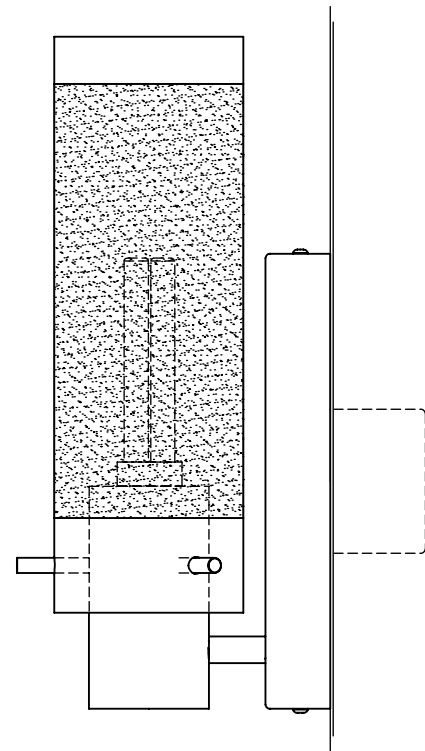

Fuse 1 Specifications

PERSPECTIVE VIEW

Series	Style	Lamp	Diffuser	Finish	Height H	Voltage	Options
1571	W	02	CG	12	12	U	
	W - Wall	02 - 1 x 18 Watt / GX24q-2 03 - 1 x 26 Watt / GX24q-3	CG - Clear / Satin Glass WA - White Opal Acrylic WG - White Opal Glass	12 - Satin Nickel	12"	U - 120-277 V 1 - 120 V 2 - 220-240 V 3 - 277 V	DM - Specify Dimming Ballast Consult The Factory EM - Fluorescent Emergency, Battery - Remote Other _____