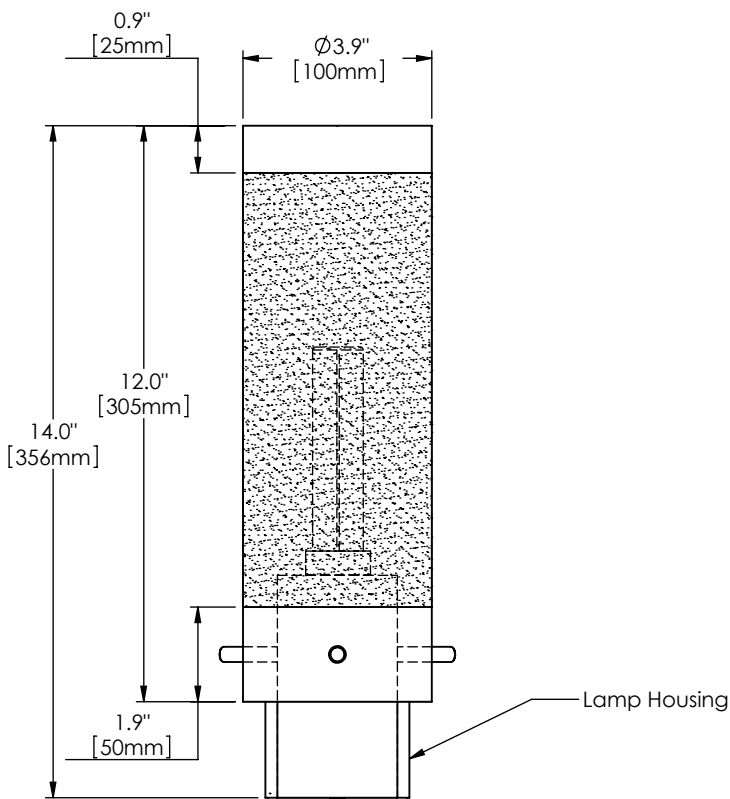

Fuse 1 Specifications

PERSPECTIVE VIEW

Series	Style	Lamp	Diffuser	Finish	Height H	Voltage	Options
1571	W	02	CG	12	12	U	
	W - Wall	02 - 1 x 18 Watt / GX24q-2 03 - 1 x 26 Watt / GX24q-3	CG - Clear / Satin Glass WA - White Opal Acrylic WG - White Opal Glass	12 - Satin Nickel	12"	U - 120-277 V 1 - 120 V 2 - 220-240 V 3 - 277 V	DM - Specify Dimming Ballast Consult The Factory EM - Fluorescent Emergency, Battery - Remote Other _____