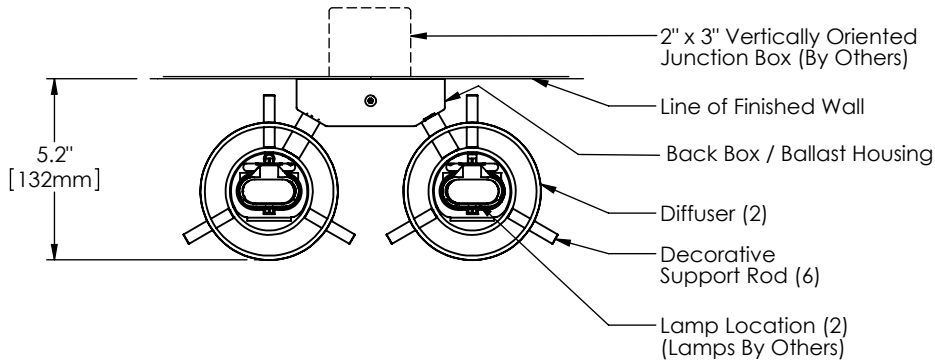

Fuse 2 Specifications

PERSPECTIVE VIEW

Series	Style	Lamp	Diffuser	Finish	Height H	Voltage	Options
1571	W	172	CG	12	16	U	
	W - Wall	172 - 2 x 24 Watt / 2G11	CG - Clear / Satin Glass WA - White Opal Acrylic WG - White Opal Glass	12 - Satin Nickel	16"	U - 120-277 V 1 - 120 V 2 - 220-240 V 3 - 277 V	DM - Specify Dimming Ballast Consult The Factory EM - Fluorescent Emergency, Battery - Remote Other _____