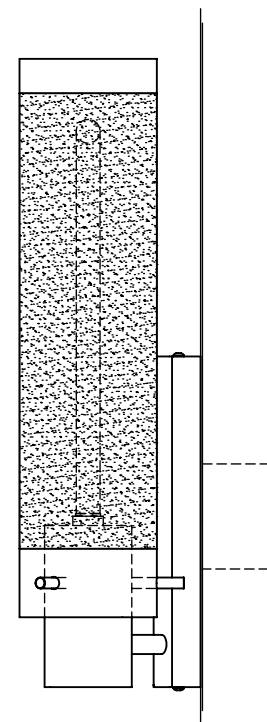

Fuse 2 Specifications

PERSPECTIVE VIEW

Series	Style	Lamp	Diffuser	Finish	Height H	Voltage	Options
1571	W	172	CG	12	16	U	
	W - Wall	172 - 2 x 24 Watt / 2G11	CG - Clear / Satin Glass WA - White Opal Acrylic WG - White Opal Glass	12 - Satin Nickel	16"	U - 120-277 V 1 - 120 V 2 - 220-240 V 3 - 277 V	DM - Specify Dimming Ballast Consult The Factory EM - Fluorescent Emergency, Battery - Remote Other _____