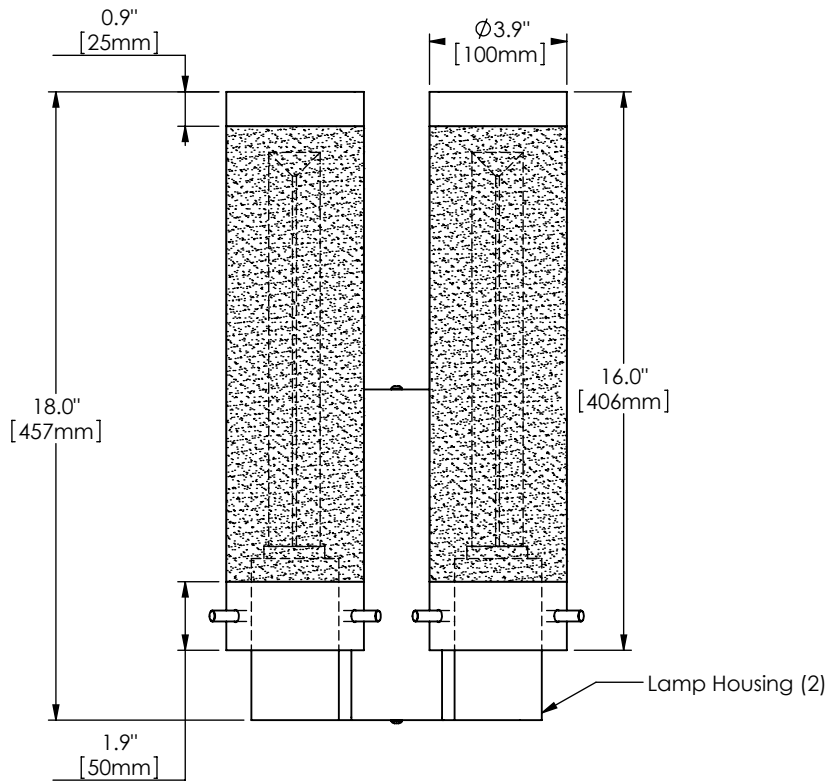

Fuse 2 Specifications

PERSPECTIVE VIEW

Series	Style	Lamp	Diffuser	Finish	Height H	Voltage	Options
1571	W	172	CG	12	16	U	
	W - Wall	172 - 2 x 24 Watt / 2G11	CG - Clear / Satin Glass WA - White Opal Acrylic WG - White Opal Glass	12 - Satin Nickel	16"	U - 120-277 V 1 - 120 V 2 - 220-240 V 3 - 277 V	DM - Specify Dimming Ballast Consult The Factory EM - Fluorescent Emergency, Battery - Remote Other _____