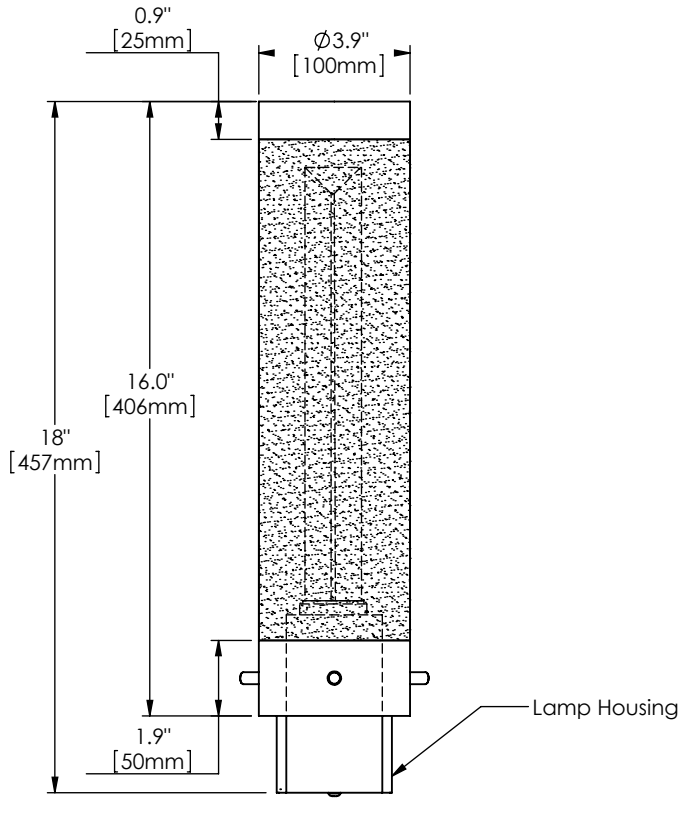

Fuse 1 Specifications

PERSPECTIVE VIEW

Series	Style	Lamp	Diffuser	Finish	Size	Voltage	Options
1571	W	17	CG	12	16	U	
	W - Wall	17 - 1 x 24 Watt / 2G11	CG - Clear / Satin Glass WA - White Opal Acrylic WG - White Opal Glass	12 - Satin Nickel	16"	U - 120-277 V 1 - 120 V 2 - 220-240 V 3 - 277 V	DM - Specify Dimming Ballast Consult The Factory EM - Fluorescent Emergency, Battery - Remote Other _____