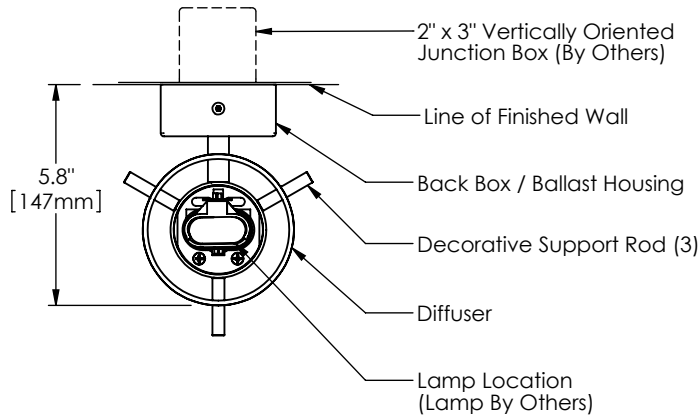

Fuse 1 Specifications

PERSPECTIVE VIEW

Series	Style	Lamp	Diffuser	Finish	Size	Voltage	Options
1571	W	17	CG	12	16	U	
	W - Wall	17 - 1 x 24 Watt / 2G11	CG - Clear / Satin Glass WA - White Opal Acrylic WG - White Opal Glass	12 - Satin Nickel	16"	U - 120-277 V 1 - 120 V 2 - 220-240 V 3 - 277 V	DM - Specify Dimming Ballast Consult The Factory EM - Fluorescent Emergency, Battery - Remote Other _____