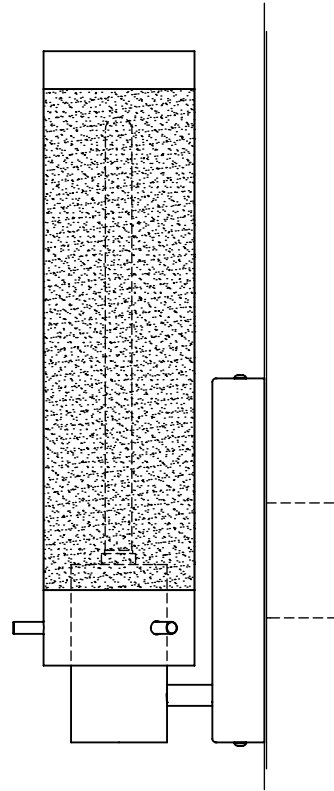

Fuse 1 Specifications

PERSPECTIVE VIEW

Series	Style	Lamp	Diffuser	Finish	Size	Voltage	Options
1571	W	17	CG	12	16	U	
	W - Wall	17 - 1 x 24 Watt / 2G11	CG - Clear / Satin Glass WA - White Opal Acrylic WG - White Opal Glass	12 - Satin Nickel	16"	U - 120-277 V 1 - 120 V 2 - 220-240 V 3 - 277 V	DM - Specify Dimming Ballast Consult The Factory EM - Fluorescent Emergency, Battery - Remote Other _____