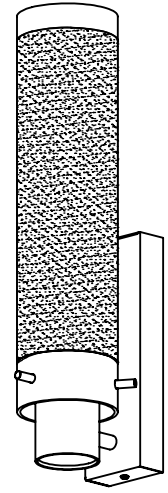

Fuse 1 Specifications

PERSPECTIVE VIEW

Series	Style	Lamp	Diffuser	Finish	Size	Voltage	Options
1571	W	17	CG	12	16	U	
	W - Wall	17 - 1 x 24 Watt / 2G11	CG - Clear / Satin Glass WA - White Opal Acrylic WG - White Opal Glass	12 - Satin Nickel	16"	U - 120-277 V 1 - 120 V 2 - 220-240 V 3 - 277 V	DM - Specify Dimming Ballast Consult The Factory EM - Fluorescent Emergency, Battery - Remote Other _____