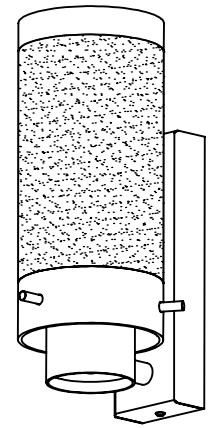

Fuse L Specifications

PERSPECTIVE VIEW

Series	Style	Lamp	Diffuser	Finish	Height H	Voltage	Options
1570	W			12	13		
	W - Wall	02 - 1 x 18 Watt / GX24q-2 03 - 1 x 26 Watt / GX24q-3	CG - Clear / Satin Glass WA - White Opal Acrylic WG - White Opal Glass	12 - Satin Nickel	13"	U - 120-277 V 1 - 120 V 2 - 220-240 V 3 - 277 V	DM - Specify Dimming Ballast Consult The Factory EM - Fluorescent Emergency, Battery - Remote Other _____