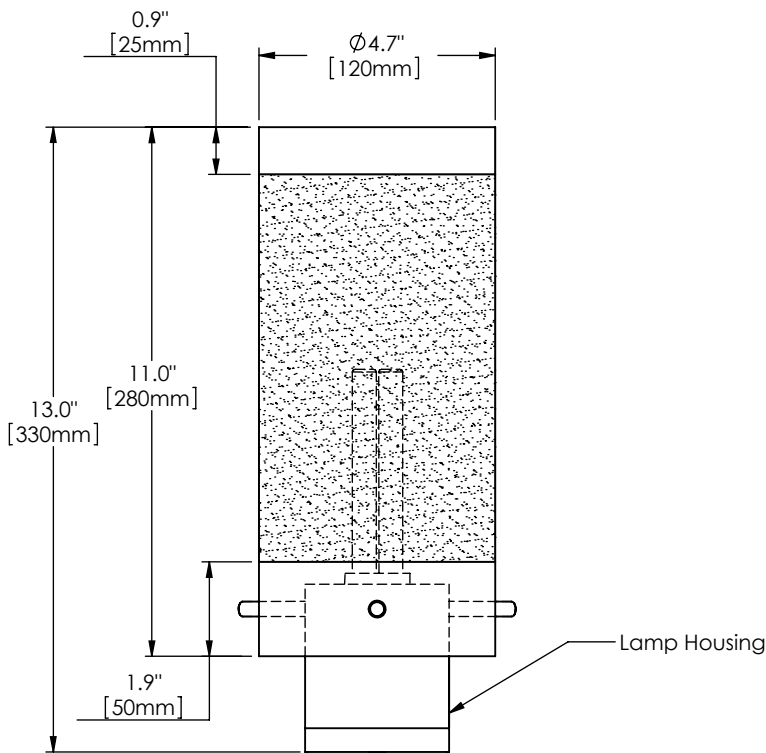

Fuse L Specifications

PERSPECTIVE VIEW

Series	Style	Lamp	Diffuser	Finish	Height H	Voltage	Options
1570	W			12	13		
	W - Wall	02 - 1 x 18 Watt / GX24q-2 03 - 1 x 26 Watt / GX24q-3	CG - Clear / Satin Glass WA - White Opal Acrylic WG - White Opal Glass	12 - Satin Nickel	13"	U - 120-277 V 1 - 120 V 2 - 220-240 V 3 - 277 V	DM - Specify Dimming Ballast Consult The Factory EM - Fluorescent Emergency, Battery - Remote Other _____