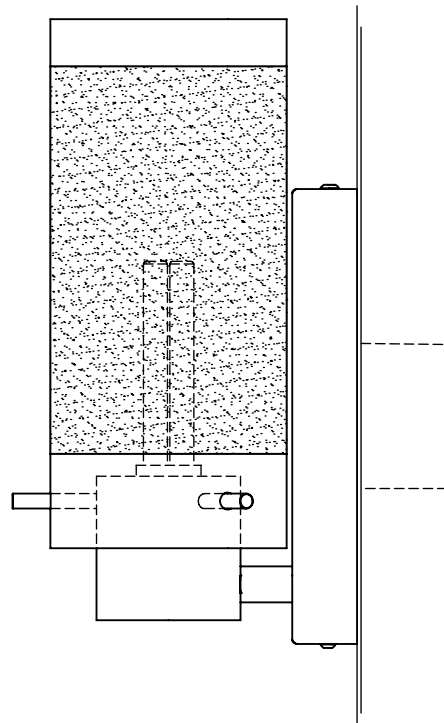

Fuse L Specifications

PERSPECTIVE VIEW

Series	Style	Lamp	Diffuser	Finish	Height H	Voltage	Options
1570	W			12	13		
	W - Wall	02 - 1 x 18 Watt / GX24q-2 03 - 1 x 26 Watt / GX24q-3	CG - Clear / Satin Glass WA - White Opal Acrylic WG - White Opal Glass	12 - Satin Nickel	13"	U - 120-277 V 1 - 120 V 2 - 220-240 V 3 - 277 V	DM - Specify Dimming Ballast Consult The Factory EM - Fluorescent Emergency, Battery - Remote Other _____