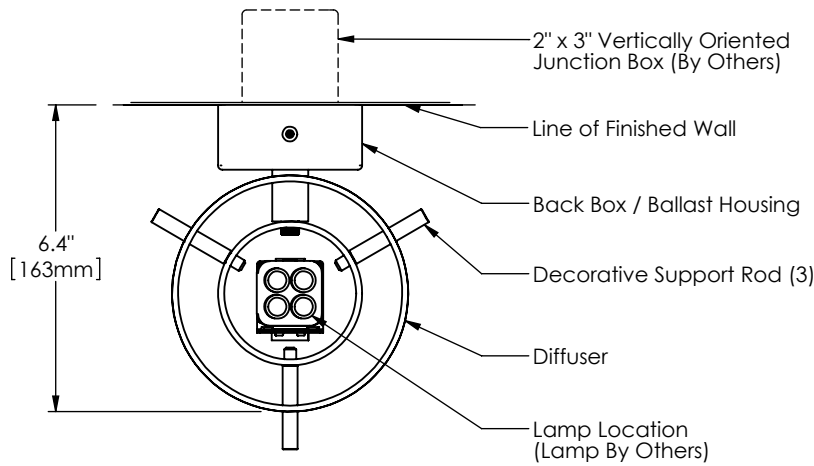

Fuse L Specifications

PERSPECTIVE VIEW

Series	Style	Lamp	Diffuser	Finish	Height H	Voltage	Options
1570	W			12	13		
	W - Wall	02 - 1 x 18 Watt / GX24q-2 03 - 1 x 26 Watt / GX24q-3	CG - Clear / Satin Glass WA - White Opal Acrylic WG - White Opal Glass	12 - Satin Nickel	13"	U - 120-277 V 1 - 120 V 2 - 220-240 V 3 - 277 V	DM - Specify Dimming Ballast Consult The Factory EM - Fluorescent Emergency, Battery - Remote Other _____