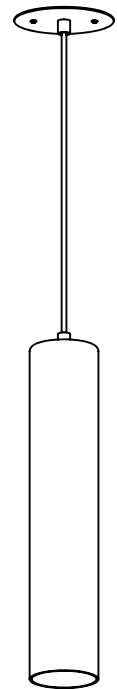

White Specifications

PERSPECTIVE VIEW

1580	P	19	WT	10	19.7	1	
Series	Style	Lamp	Diffuser	Finish	Size	Voltage	Options

P - Pendant 19 - 1 x 36 Watt / 2G11 WT - White Opal Triplex Glass 10 - Satin Stainless Steel
12 - Satin Nickel 19.7" U - 120-277 V 1 - 120 V 2 - 220-240 V 3 - 277 V DM - Specify Dimming Ballast Consult The Factory EM - Fluorescent Emergency, Battery - Remote Other _____