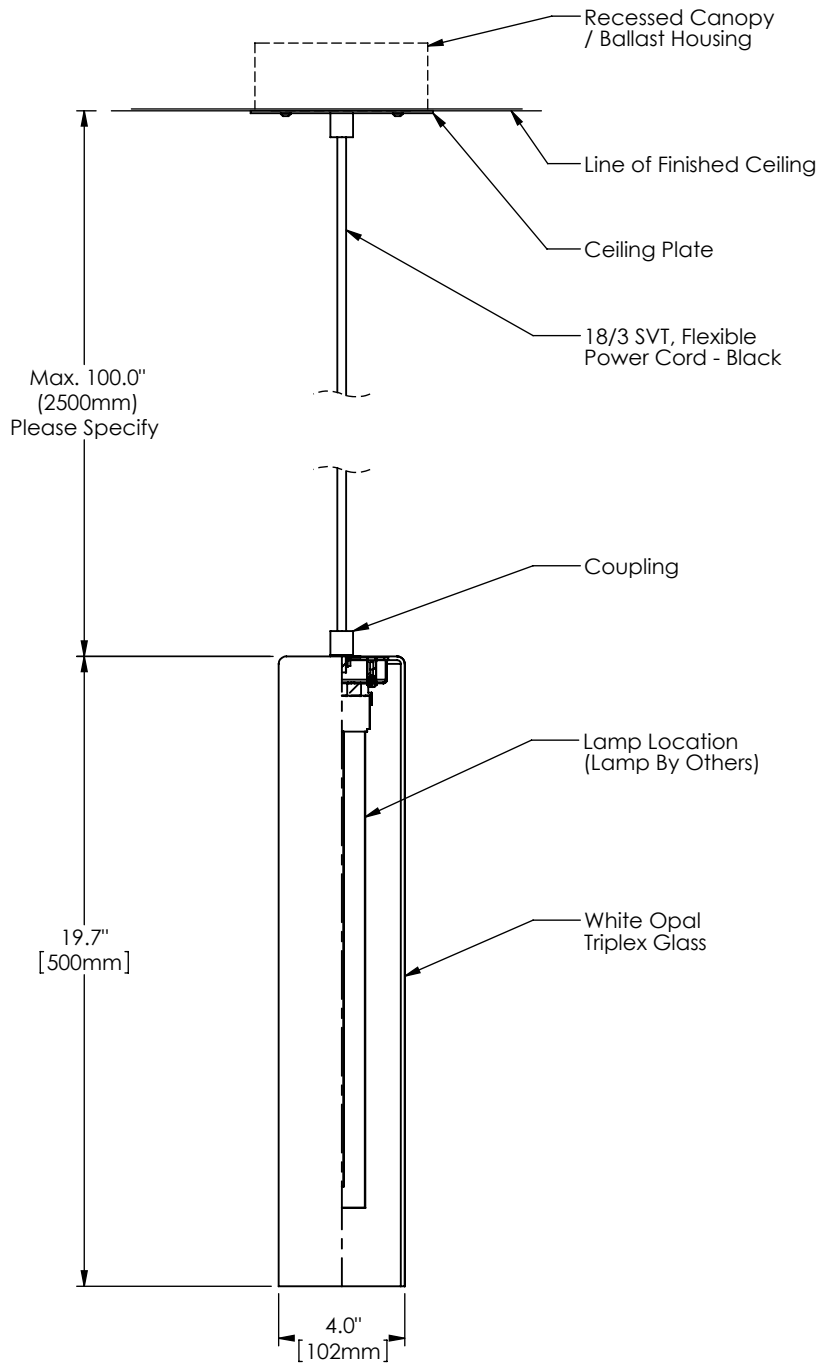

White Specifications

PERSPECTIVE VIEW

1580	P	19	WT	10	19.7	1	
Series	Style	Lamp	Diffuser	Finish	Size	Voltage	Options

P - Pendant 19 - 1 x 36 Watt / 2G11 WT - White Opal Triplex Glass 10 - Satin Stainless Steel
12 - Satin Nickel 19.7" U - 120-277 V 1 - 120 V 2 - 220-240 V 3 - 277 V DM - Specify Dimming Ballast Consult The Factory EM - Fluorescent Emergency, Battery - Remote Other _____