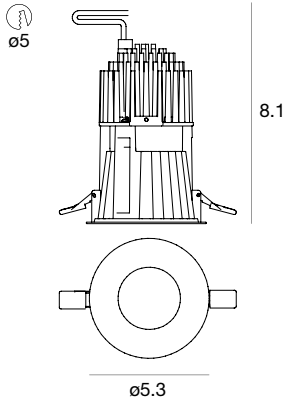

Quantum Downlight - LED Array 25 W 720 mA

Damp **C.C. IP44**

type	color	lumens			optic
White E96363	4000K	1855 lm	CRI 83	N	15° 15
Black E96364	3500K	1780 lm	CRI 83	T	30° 30
Gold E96366	3000K	1715 lm	CRI 83	W	45° 45
	2700K	1673 lm	CRI 83	M	
White E96359	4000K	1484 lm	CRI 95	N	15° 15
Black E96360	3000K	1413 lm	CRI 95	W	30° 30
Gold E96362	2700K	1386 lm	CRI 95	M	45° 45

power supply options (remote only)

S	D010
Standard non-dim, 120-277V	1%, 0-10V dimming, 120-277V