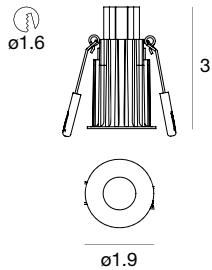

Quantum Downlight - LED PowerLEDs 6 W 500 mA

Damp **C.C. IP44**

type	color	lumens			optic
E95843	4000K	439 lm	CRI 80	N	15° 15
E95844	3500K	421 lm	CRI 80	T	30° 30
E96434	3000K	405 lm	CRI 80	W	45° 45
	2700K	385 lm	CRI 80	M	

power supply options (remote only)

S	D010
Standard non-dim, 120-277V	1%, 0-10V dimming, 120-277V