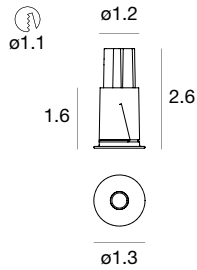

Elongated optical
compartment that reduces
glare with embossed or
"warm & chic" **golden**
finish

Quantum Downlight - LED PowerLED 2 W 630 mA**Damp**  **C.C. IP44**  

type	color	lumens			optic
 E95840	4000K	134 lm	CRI 80	N	8° 08
 E95841	3500K	128 lm	CRI 80	T	15° 15
 E96433	3000K	125 lm	CRI 80	W	30° 30
	2700K	119 lm	CRI 80	M	45° 45

power supply options (remote only)

S	D010
Standard non-dim, 120-277V	1%, 0-10V dimming, 120-277V

Quantum Downlight - LED Array 25 W 720 mA

Damp  **C.C. IP44**  

type	color	lumens			optic
White E96363	4000K	1855 lm	CRI 83	N	15° 15
Black E96364	3500K	1780 lm	CRI 83	T	30° 30
Gold E96366	3000K	1715 lm	CRI 83	W	45° 45
	2700K	1673 lm	CRI 83	M	
White E96359	4000K	1484 lm	CRI 95	N	15° 15
Black E96360	3000K	1413 lm	CRI 95	W	30° 30
Gold E96362	2700K	1386 lm	CRI 95	M	45° 45