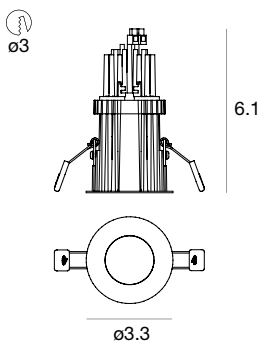

Quantum Downlight - LED Array 15 W 400 mA

Damp **C.C. IP44**

type	color	lumens			optic
E95849	4000K	1127 lm	CRI 83	N	15° 15
E95850	3500K	1081 lm	CRI 83	T	30° 30
E96435	3000K	1059 lm	CRI 83	W	45° 45
	2700K	979 lm	CRI 83	M	
E95852	3000K	787 lm	CRI 95	W	15° 15
E95853	2700K	724 lm	CRI 95	M	30° 30
E96436					45° 45

power supply options (remote only)

S	D010
Standard non-dim, 120-277V	1%, 0-10V dimming, 120-277V