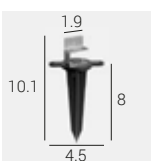

**99549** Anod. Al.

**C-K100007** Black A.A.

Linear profile  
Length 39.4 in

**83034** Anod. Al.

**C-K100009** Black A.A.

Linear profile with  
cable run  
Length 39.4 in

**C-F400001** Anod. Al.

**C-F400002** Black A.A.

Clip with  
toothed spring  
Length 2 in

**C-F400003** Anod. Al.

**C-F400004** Black A.A.

Clip with toothed  
spring with cable run  
Length 2 in

**Cables**

**C-K100011**

Flexible Profile 39.64 x  
0.51 x 0.63 in

Anod. Al.

**83351**

Spike with bracket  
(requires linear profile  
or clip ordered  
separately)

PVC

**83352**

Tilting bracket  
(requires linear profile  
or clip ordered  
separately)

**99539**

Pair of end caps  
and silicone tube