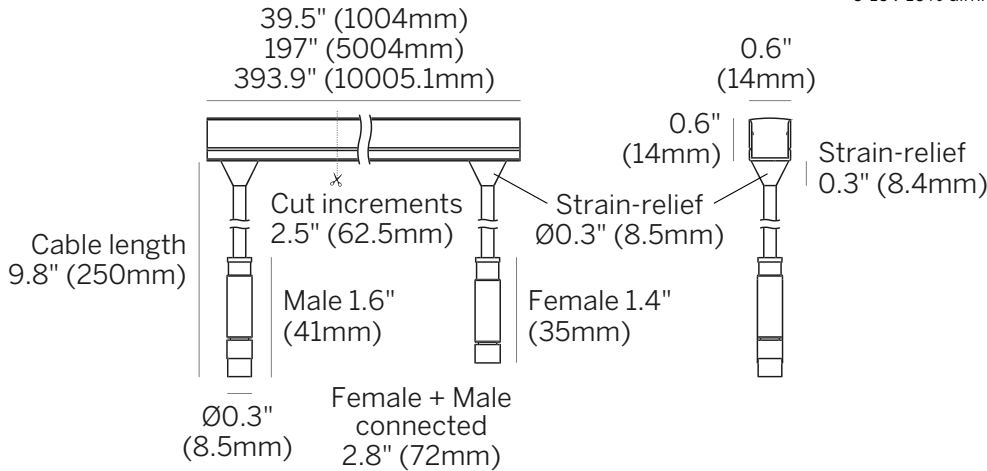

1.5W/ft or 3W/ft 24V DC

DRIVER OPTIONS (pick one)

C.V. Power supply options (remote only)

OT96-D010

Dry location 96W 24V
0-10V 10% dimmable

**D196-24V-JBX-
DPH-D010**

Wet location 96W 24V
Forward Phase or 0-10V
dimmable

LUT96-L3D0

Dry location 96W 24V
Lutron EcoSystem
0.1% dimmable