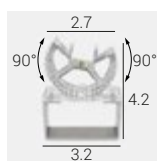

**99549** Anod. Al.

**C-K100007** Black A.A.

Linear profile  
Length 39.4 in

**83034** Anod. Al.

**C-K100009** Black A.A.

Linear profile with  
cable run  
Length 39.4 in

**C-F400001** Anod. Al.

**C-F400002** Black A.A.

Anod. Al.

**83351**

Spike with bracket  
(requires linear profile  
or clip ordered  
separately)

PVC

**83352**

Tilting bracket  
(requires linear profile  
or clip ordered  
separately)

**99539**

Pair of end caps  
and silicone tube