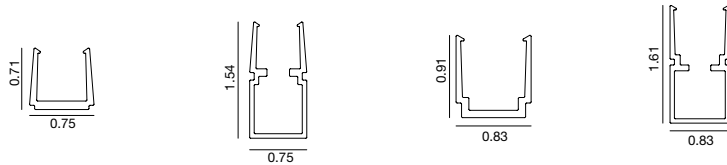

**99549** Anod. Al.

**C-K100007** Black A.A.

Linear profile  
Length 39.4 in

**83034** Anod. Al.

**C-K100009** Black A.A.

Linear profile with  
cable run  
Length 39.4 in

**C-F400001** Anod. Al.

**C-F400002** Black A.A.