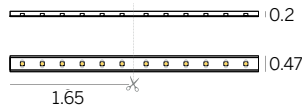

Silicone 51 LEDs/ft | LED strip | Wet location | stripLED 4.4 W/ft 24 V

Cable 11.8 in supplied with product;  
Female end connector

196.8" - CRI 90 - 72 W DC

E00505	Fin	CCT	lm S - lm D	Opt
	WH	M (2700K) W (3000K) N (4000K)	7290 - 7290 7695 - 7695 8100 - 8100	DI (Diffused)