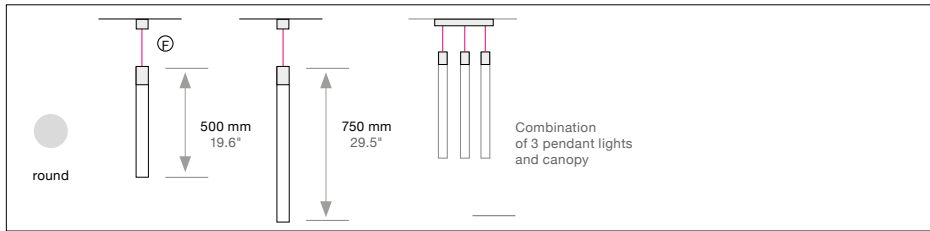

FIO

Housing: Solid acrylic glass rod, with Aluminum frame
 Design: SATTLER

	Size: Ø / L mm	Inches	LED Watt	Lumen ¹	Weight kg / lbs ²	Item No.	LED	Dimming	LED	Finish	Power supply cable	Mounting version
FIO Single	Ø 40, L 500 mm	Ø 2 L 19.6"	6.3	858	2.0 / 4.4	965.	X X.	X X.	X X.	X X.	X X X.	X
	Ø 40, L 750 mm	Ø 2 L 29.5"	6.3	858	2.5 / 5.5	968.	X X.	X X.	X X.	X X.	X X X.	X
FIO Set of 3	Ø 40, L 500 mm	Ø 2 L 19.6"	14.1	1290	4.0 / 8.8	966.	X X.	X X.	X X.	X X.	X X X.	X
	Ø 40, L 750 mm	Ø 2 L 29.5"	14.1	1290	5.0 / 11.0	967.	X X.	X X.	X X.	X X.	X X X.	X

Canopy:

DB 78/32 Cover Ø 78 mm / 3.0"
H 32 mm / 1.2"
Same Color as luminaire (60,62,65,66) **single version** IP 20

DBL 390 L x W x H 392 x 70 x 70 mm / 15.4 2.7 x 2.7" **set of 3** IP 10

Color: 12 white, similar RAL 9003, contact factory for other finishes

Type / Size mm / inch L x W x H

0-10V: ECO30W-200 13.25" x 5" x 2.25"

DMX: PWR50W-200 13.25" x 5" x 2.25"

Input voltage for all external power supply units and canopy is **120-277 VAC 50-60 Hz**

TIA

Housing: Pendant light, solid Aluminum housing
 Design: SATTLER

Size: Ø / L mm	Inches	LED	Watt	Lumen ¹	Weight kg ² /lbs ²	Beam angle	Item No.	LED	Dimming	LED	Finish	Power supply cable	Mounting version
TIA Single Ø 42, L 405 mm	Ø 1.7 L 15.9"		6.3	659	1 / 2.2	24°	975.	x x .	x x .	x x .	x x .	x x x .	x