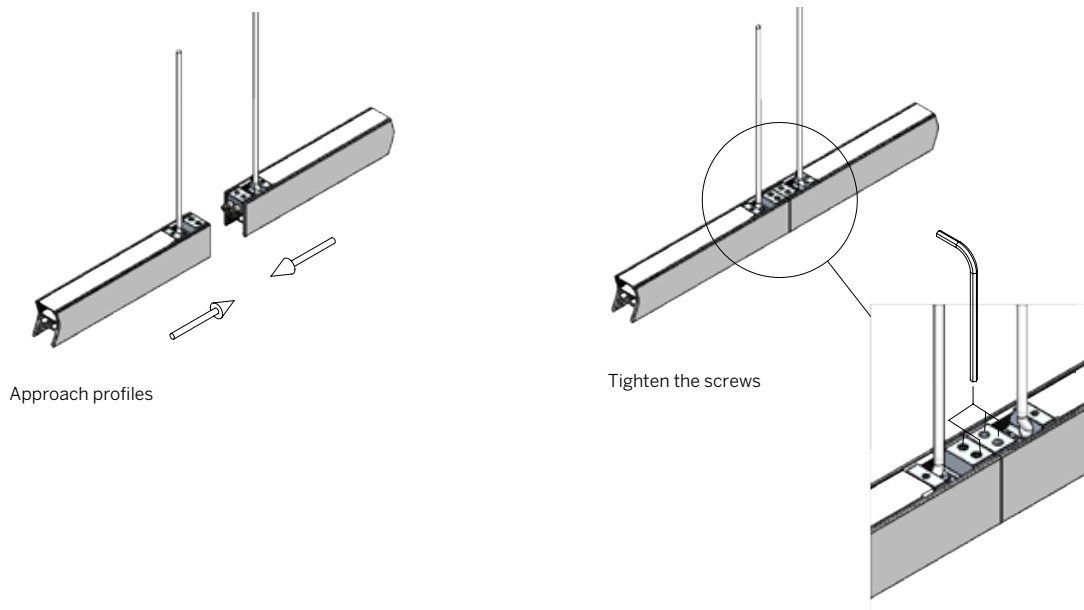

20 Linear Direct Indirect Suspended

PATTERN CORNER

WG-20LDI-SXX-P-...

Minimum Angle 30°
Maximum Angle 180°

Mitered / Welded Housing
Mitered Lens (OD, SD, MPL)

Mitered / Welded Housing
Butted Lens (NL16)

Mitered / Welded Housing
Butted Lens (BD)

CORNER + STRAIGHT RUN CONNECTIONS

CROSS JOINER

20 Linear Direct Indirect Suspended

MOUNTING / CANOPIES

SUSPENSION/MOUNTING