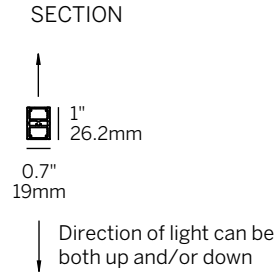

20 Linear Direct Indirect Suspended

PATTERN CORNER

WG-20LDI-SXX-P-...

Minimum Angle 30°
Maximum Angle 180°

Mitered / Welded Housing
Mitered Lens (OD, SD, MPL)

Mitered / Welded Housing
Butted Lens (NL16)

Mitered / Welded Housing
Butted Lens (BD)

CORNER + STRAIGHT RUN CONNECTIONS

CROSS JOINER

20 Linear Direct Indirect Suspended

MOUNTING / CANOPIES

SUSPENSION/MOUNTING