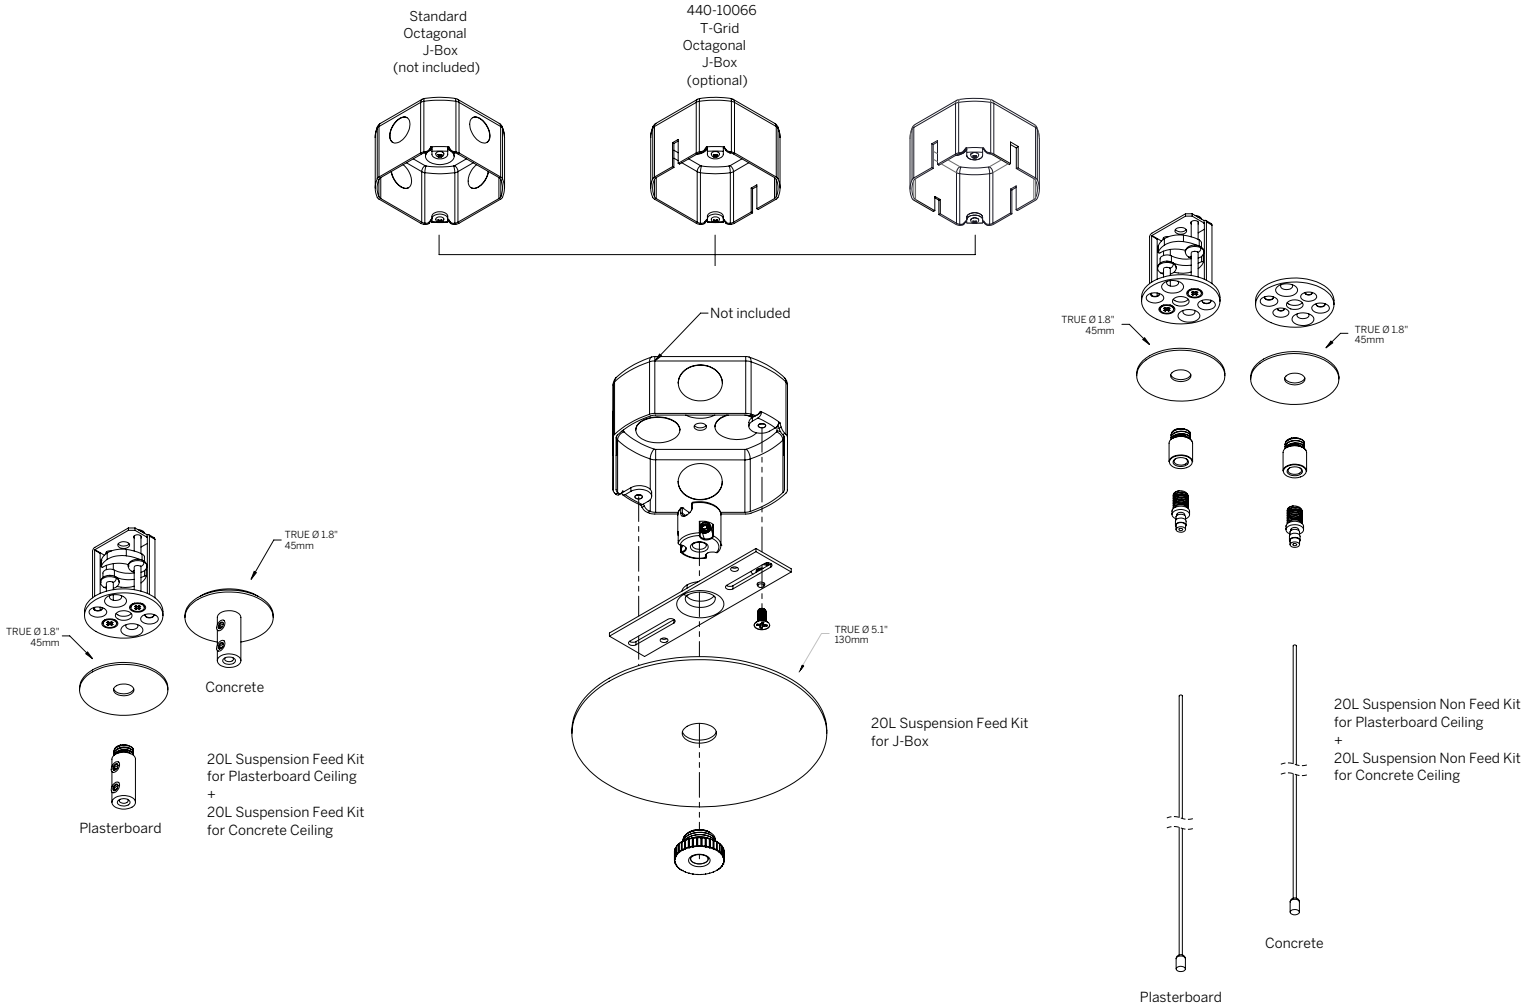

20 Linear Direct Indirect Suspended

PATTERN CORNER

WG-20LDI-SXX-P-...

Minimum Angle 30°
Maximum Angle 180°

Mitered / Welded Housing
Mitered Lens (OD, SD, MPL)

Mitered / Welded Housing
Butted Lens (NL16)

Mitered / Welded Housing
Butted Lens (BD)

CORNER + STRAIGHT RUN CONNECTIONS

CROSS JOINER

20 Linear Direct Indirect Suspended

MOUNTING / CANOPIES

SUSPENSION/MOUNTING