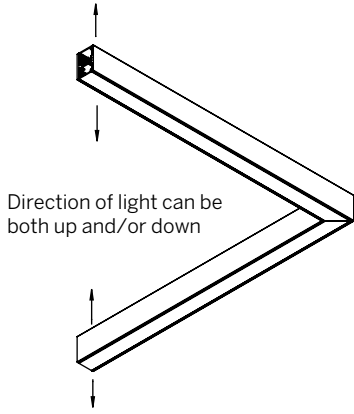

20 Linear Direct Indirect Suspended

PATTERN CORNER

WG-20LDI-SXX-P-...

Minimum Angle 30°
Maximum Angle 180°

Mitered / Welded Housing
Mitered Lens (OD, SD, MPL)

Mitered / Welded Housing
Butted Lens (NL16)

Mitered / Welded Housing
Butted Lens (BD)

CORNER + STRAIGHT RUN CONNECTIONS

CROSS JOINER

20 Linear Direct Indirect Suspended

MOUNTING / CANOPIES

SUSPENSION/MOUNTING