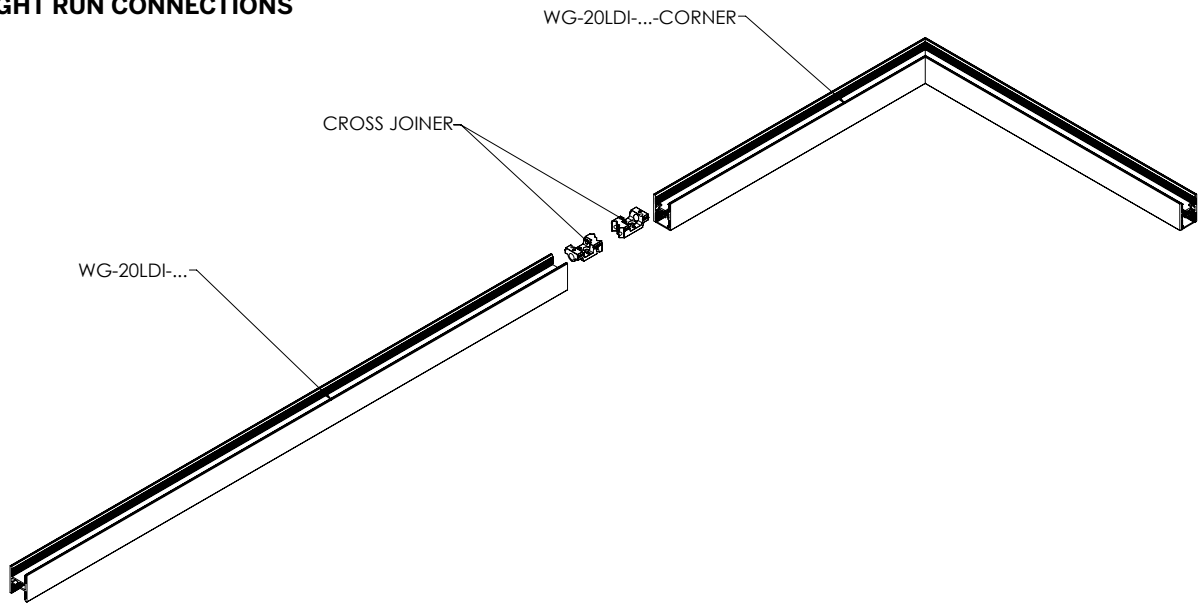

20 Linear Direct Indirect Suspended

PATTERN CORNER

WG-20LDI-SXX-P-...

Minimum Angle 30°
Maximum Angle 180°

Mitered / Welded Housing
Mitered Lens (OD, SD, MPL)

Mitered / Welded Housing
Butted Lens (NL16)

Mitered / Welded Housing
Butted Lens (BD)

CORNER + STRAIGHT RUN CONNECTIONS

CROSS JOINER

20 Linear Direct Indirect Suspended

MOUNTING / CANOPIES

SUSPENSION/MOUNTING