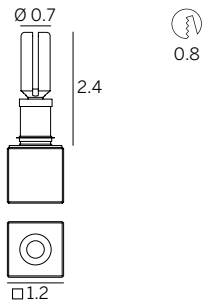

1.2" 1W CC

Housing

E84954
Recessed Housing

DRIVER OPTIONS (pick one)

C.C. Power supply options (remote only)

ECO30W-500
0-10V EldoLED
ECOdrive 30W
for 1-10 fixtures

SOLO50W-500
0-10V EldoLED
SOLOdrive 50W
for 1-20 fixtures

SOLO100W-500
0-10V EldoLED
SOLOdrive 100W
for 1-40 fixtures