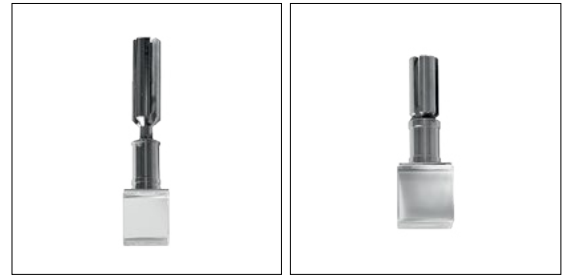

General: Gude is part of our Crystals collection. A series of small spot lights with crystal diffusers made in different shapes, some clear and some diffused but all of them with the goal to create a unique effect in the space.

Fixture Body: Brass (Chromium Plated).

Diffuser: Clear Glass.

Trim: Trimless.

Mounting: Semi-Recessed ceiling.

Dimensions/Weight: 0.8" (0.13 lbs) – 1.2" (0.27 lbs) – 1.6" (0.5 lbs)

Driver: Remote. Constant Current 120-277V, Dimmable 0-10V.

Operation: Constant Current (CC).

CC features: Less susceptible to voltage drop (exceeding 32' distance); Allows for dimming down to 0.1%; Fixtures need to be wired in series.

Wattages: 1.5W (applicable to all sizes).

Cable: Fixture comes with 0.39' of power cable.

IP rating: IP54. Fixture is dust protected and protected against water splashed from all directions.

ETL Certification: ETL, damp location

Optics: Fixed, General distribution.

Color temperatures: 2700K – 3000K – 4000K – 5000K.

CRI: 90+

Lumen Maintenance: L70 projections tested at Tj 65° C and Ta 25°.

Warranty: 5-year Limited Warranty on fixtures. 1-year Limited Warranty on Remote Drivers.

0.8" (1W)

1.2" (1W)