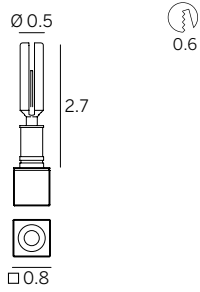

0.8" 1W CC

Housing

E84917
Recessed Housing

DRIVER OPTIONS (pick one)

C.C. Power supply options (remote only)

ECO30W-500
0-10V EldoLED
ECOdrive 30W
for 1-10 fixtures

SOLO50W-500
0-10V EldoLED
SOLOdrive 50W
for 1-20 fixtures

SOLO100W-500
0-10V EldoLED
SOLOdrive 100W
for 1-40 fixtures