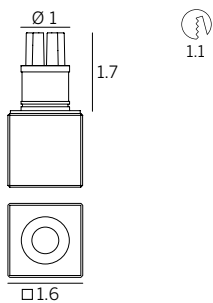

1.6" 1W CC

Housing

E84901
Recessed Housing

DRIVER OPTIONS (pick one)

C.C. Power supply options (remote only)

ECO30W-500
0-10V EldoLED
ECOdrive 30W
for 1-10 fixtures

SOLO50W-500
0-10V EldoLED
SOLOdrive 50W
for 1-20 fixtures

SOLO100W-500
0-10V EldoLED
SOLOdrive 100W
for 1-40 fixtures