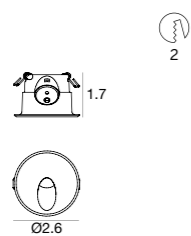

Envelope_1

Rectangular shape
180° optic
45° orientation

Wall recessed lighting fixture with **minimal flange** to be used as path marker

Installed at 12 to 16 inches from ground, it directs the **visual focus** only on the intended area.

Passive heat dissipation

Die cast Aluminum casing

Minimalist aesthetics

The design of the square and circle is direct and universal

Quara_R | Path-marker | powerLED 2W 630 mA

type		color			optic	
Nickel	CRI 80	E86402	3000 K	233 lm	W	70°
			3500 K	233 lm	T	
			4000 K	249 lm	N	