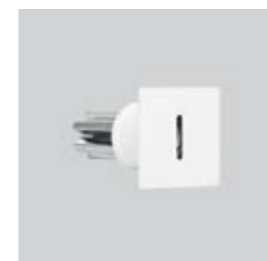

Petit_2Q | Path-marker | powerLED 2W 630 mA

1.1

type		color		optic	
White	CRI 80 E92417	3000 K	233 lm	W	5° 05
Chrome	CRI 80 E92418	4000 K	249 lm	N	
Nickel	CRI 80 E92419				

power supply options (remote only)

ECO30W-630	SOLO50W-630	SOLO100W-630	84901
0-10V EidoLED ECOdrive 30W, for 1-10 fixtures	0-10V EidoLED SOLOdrive 50W, for 1-16 fixtures	0-10VEidoLED SOLOdrive 100W, for 1-32 fixtures	Concrete pour outer casing (optional)