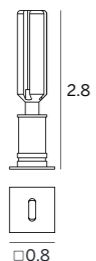

Petit_Q | Path-marker | powerLED 1.5W 500 mA

0.6

type		color		optic	
White	CRI 80 E92328	3000 K	143 lm	W	5° 05
Chrome	CRI 80 E92329	4000 K	152 lm	N	
Nickel	CRI 80 E92330				

power supply options (remote only)

ECO30W-500	SOLO50W-500	SOLO100W-500	84917
0-10V EidoLED ECOdrive 30W, for 1-10 fixtures	0-10V EidoLED SOLOdrive 50W, for 1-20 fixtures	0-10VEidoLED SOLOdrive 100W, for 1-40 fixtures	Concrete pour outer casing (optional)