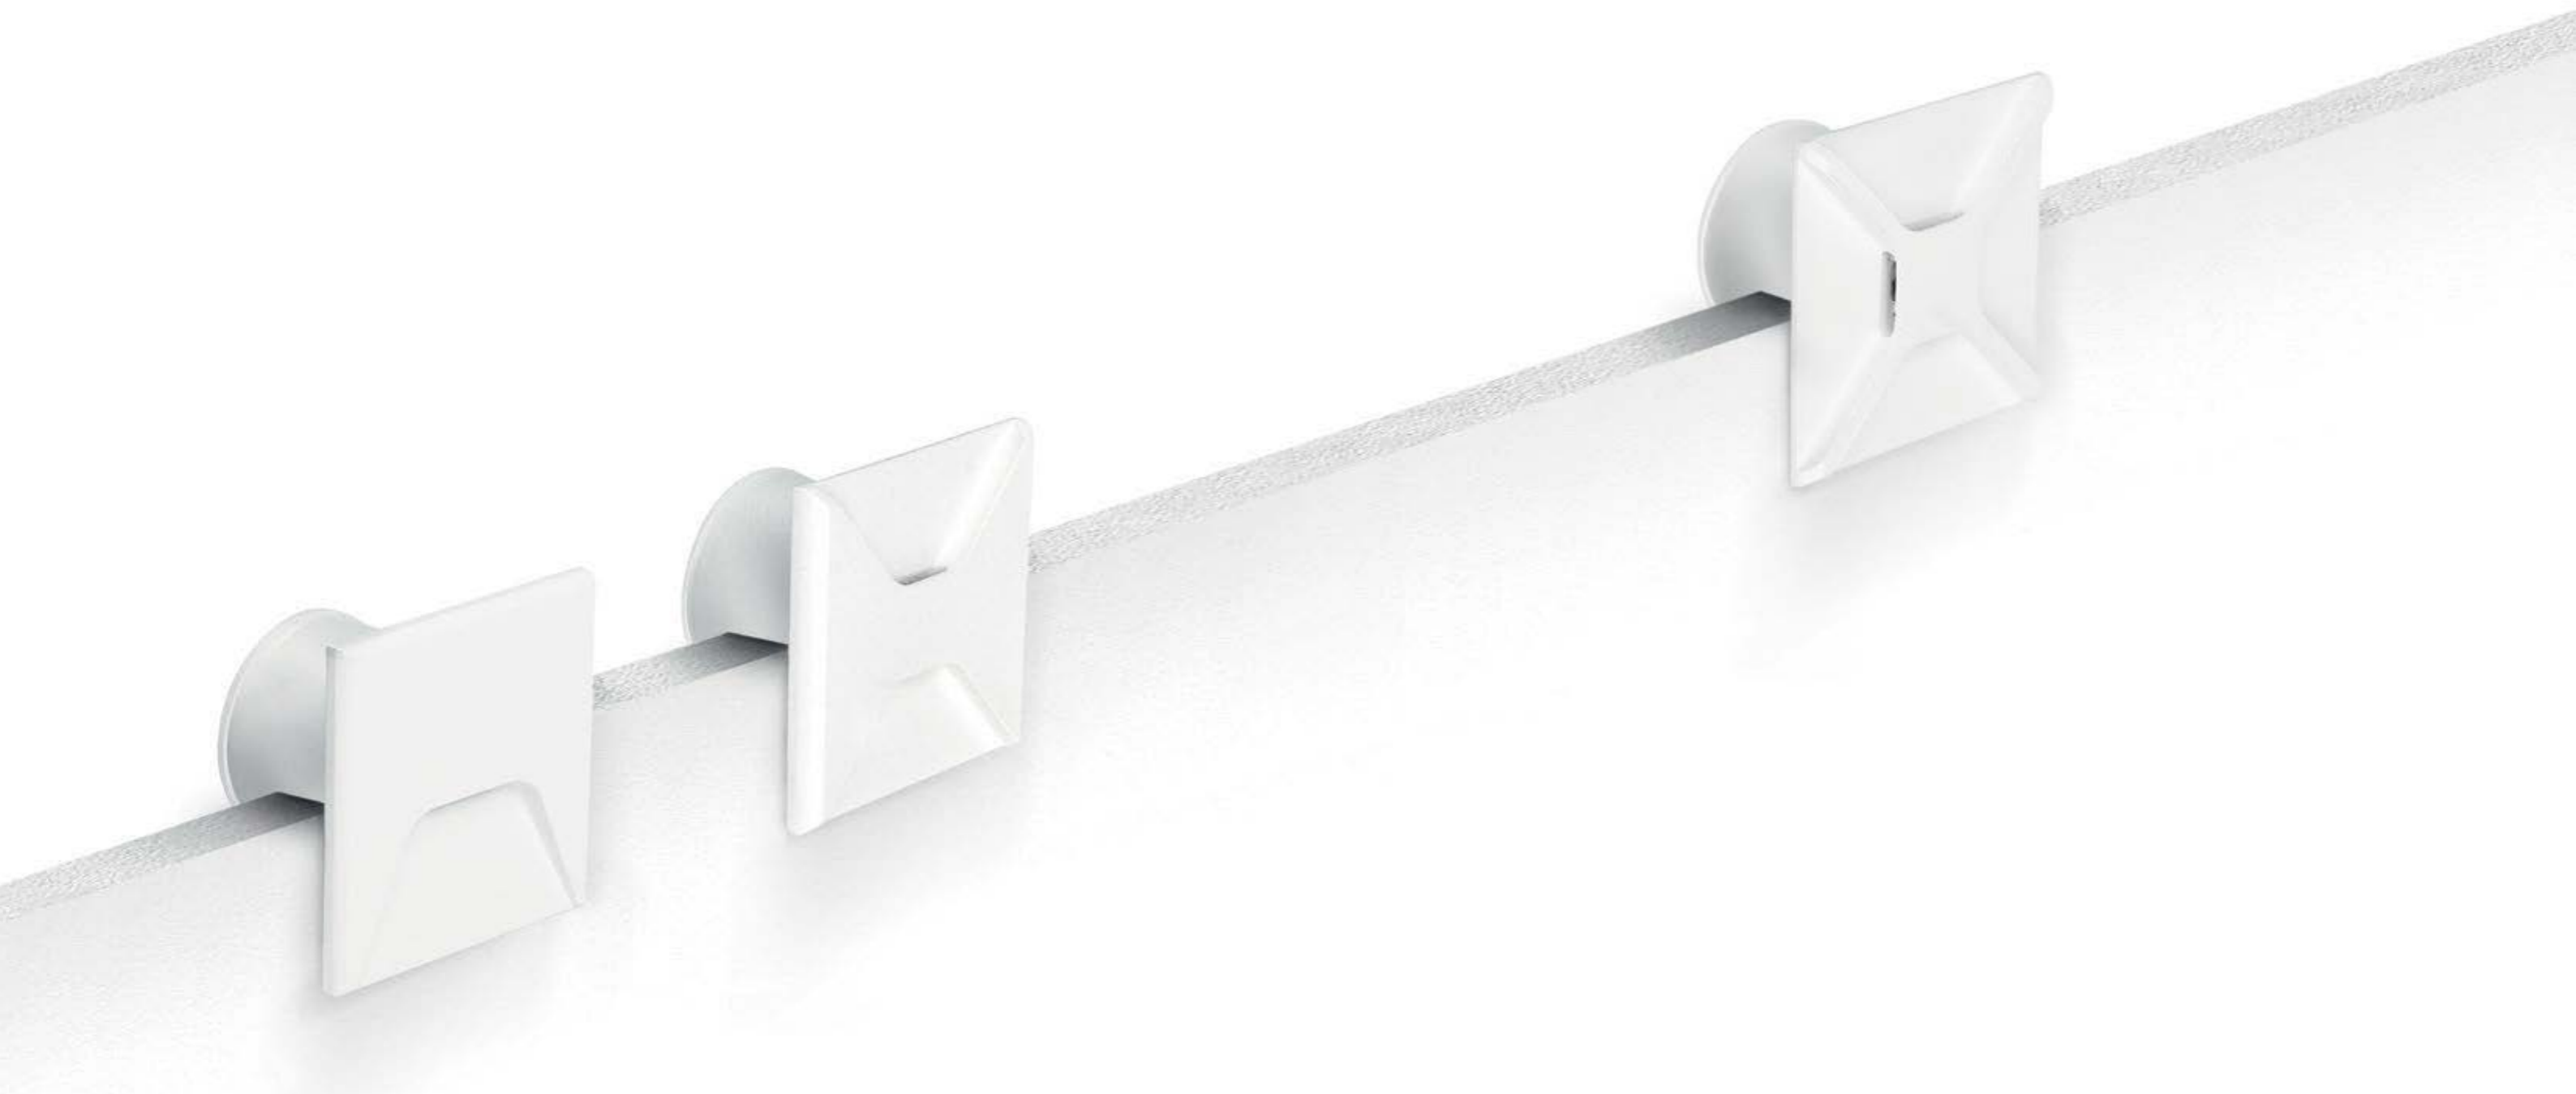

Envelope_1

Rectangular shape
180° optic
45° orientation

Wall recessed lighting fixture with **minimal flange** to be used as path marker

Installed at 12 to 16 inches from ground, it directs the **visual focus** only on the intended area.

Impressive controlled lighting that does not generate light pollution

Envelope

inter•lux

A wall light **illuminating indoors** (walls, ceilings) or **particularly valuable pieces of furniture with style**. Extremely versatile, it comes in three versions: single emission (also suitable as outdoor path marker), double emission or four-way emission.

Light distribution

Available in three versions with single, double or four-way emission

IP66

It can be installed on outdoor applications (single-emission version only)

Easy installation

Mounting with springs for drywall, or with outer casing in masonry/ concrete applications

Petit

inter•lux

A minimalist stainless steel or brass wall light with a square or round shape. Its **extremely reduced emission width** decorates the spaces creating **small light details**, shining cuts complementing the most significant architectural elements.