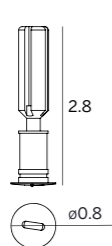

Petit_R | Path-marker | powerLED 1.5W 500 mA

0.6

type		color		optic	
White	CRI 80 E92320	3000 K	143 lm	W	5° 05
Chrome	CRI 80 E92321	4000 K	152 lm	N	
Nickel	CRI 80 E92322				

power supply options (remote only)

ECO30W-500	SOLO50W-500	SOLO100W-500	84917
0-10V EidoLED ECOdrive 30W, for 1-10 fixtures	0-10V EidoLED SOLOdrive 50W, for 1-20 fixtures	0-10VEidoLED SOLOdrive 100W, for 1-40 fixtures	Concrete pour outer casing (optional)