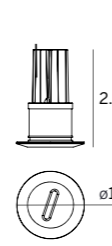

Petit_2R | Path-marker | powerLED 2W 630 mA

1.1

type		color		optic	
White	CRI 80 E92409	3000 K	233 lm	W	5° 05
Chrome	CRI 80 E92410	4000 K	249 lm	N	
Nickel	CRI 80 E92411				

power supply options (remote only)

ECO30W-630	SOLO50W-630	SOLO100W-630	84901
0-10V EidoLED ECOdrive 30W, for 1-10 fixtures	0-10V EidoLED SOLOdrive 50W, for 1-16 fixtures	0-10VEidoLED SOLOdrive 100W, for 1-32 fixtures	Concrete pour outer casing (optional)