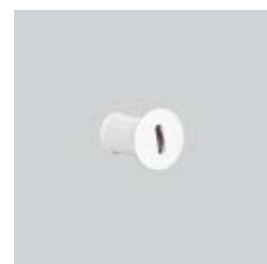

Petit_R | Path-marker | powerLED 1W 350 mA

0.6

type		color		optic	
White	CRI 80 E92316	3000 K	107 lm	W	5° 05
Chrome	CRI 80 E92317	4000 K	114 lm	N	
Nickel	CRI 80 E92318				

power supply options (remote only)

ECO30W-350	SOLO50W-350	SOLO100W-350	84335
0-10V EidoLED ECOdrive 30W, for 1-10 fixtures	0-10V EidoLED SOLOdrive 50W, for 1-20 fixtures	0-10VEidoLED SOLOdrive 100W, for 1-40 fixtures	Concrete pour outer casing (optional)