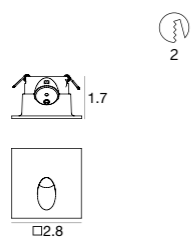

Quara_Q | Path-marker | powerLED 2W 630 mA