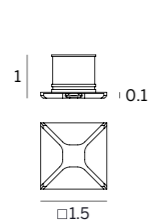

Envelope_4 | Path-marker | powerLED 1W 350 mA

11