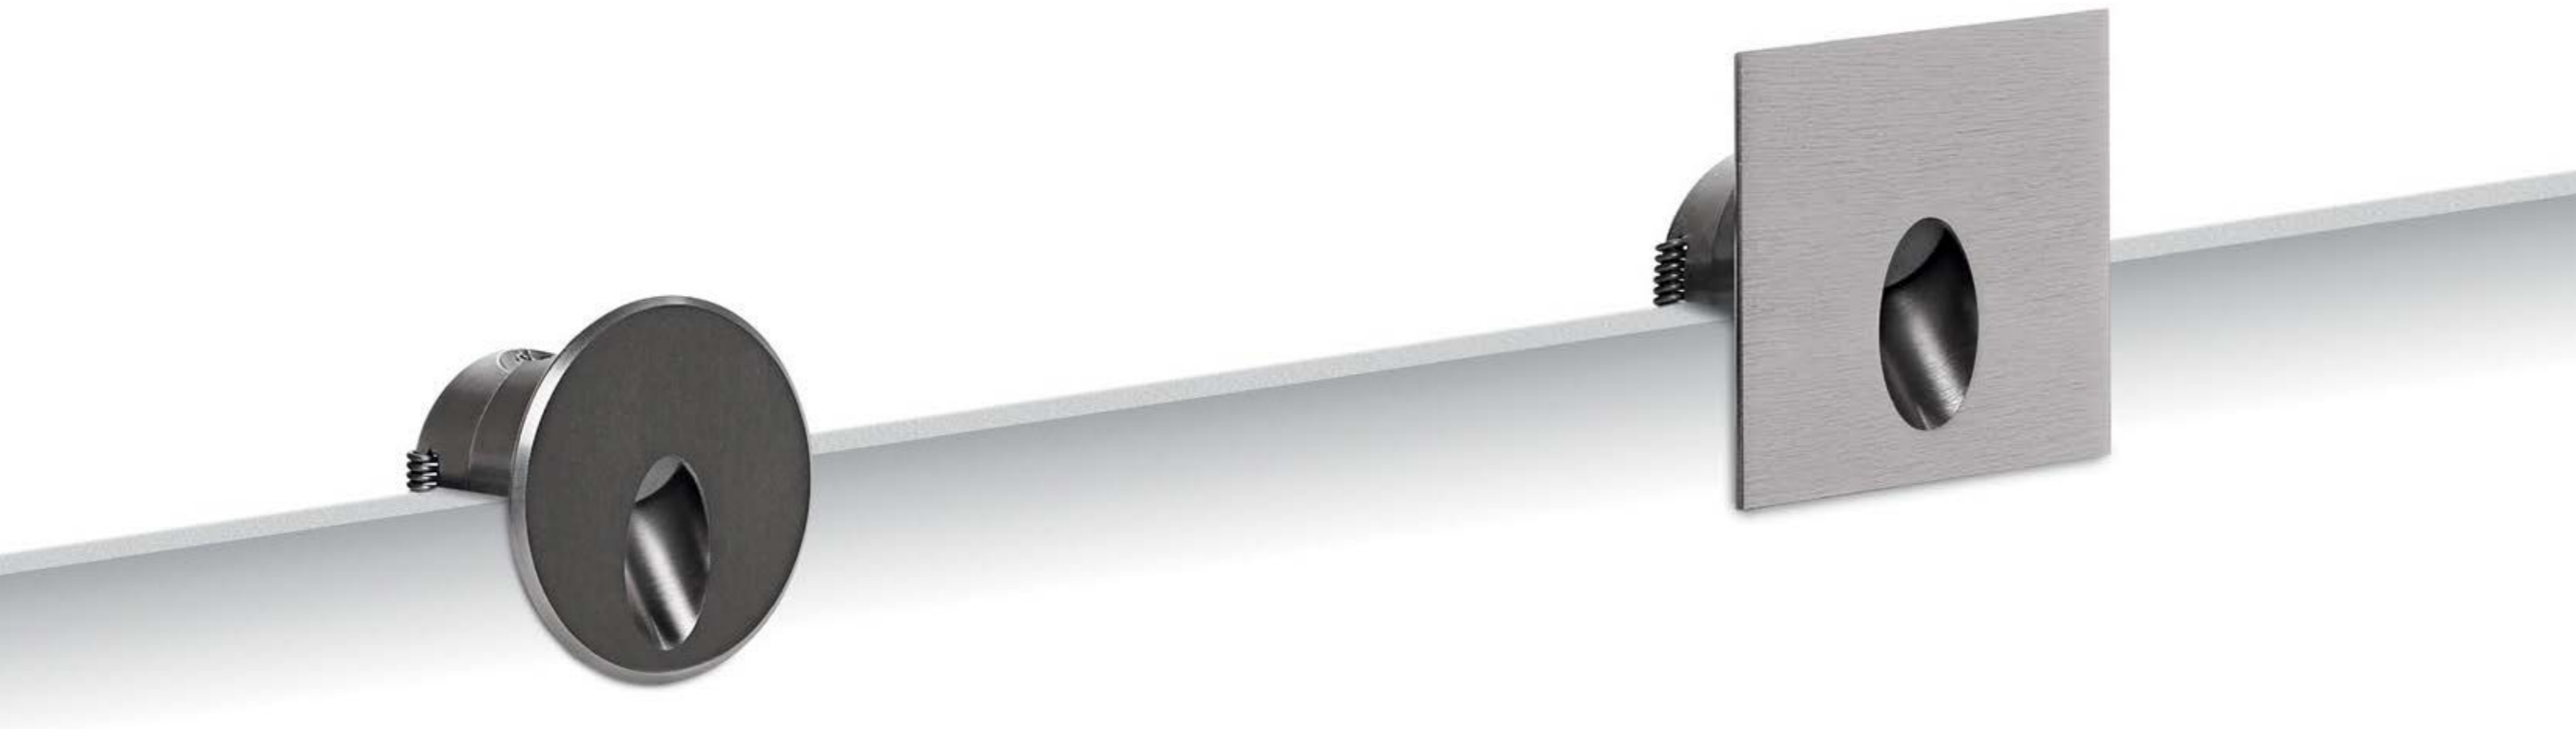

Quara

inter•lux

An original path-marker, recessed wall light in the shape of a **drop of light carved out of the casing**, square or round and made of Aluminum. Installed **close to the ground, it casts light circles** onto the surface below, while decorating it with style. The ideal solution to reveal the lines of a staircase in the dark, in an evocative yet discreet manner.

Passive heat dissipation

Die cast Aluminum casing

Minimalist aesthetics

The design of the square and circle is direct and universal