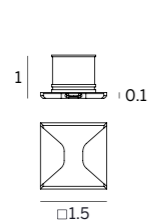

Envelope_2 | Path-marker | powerLED 1W 350 mA

11