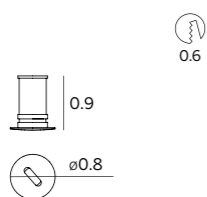

Petit_R | Path-marker | powerLED 1W 350 mA

0.6

type		color		optic	
White	CRI 80 E92316	3000 K	107 lm	W	5° 05
Chrome	CRI 80 E92317	4000 K	114 lm	N	
Nickel	CRI 80 E92318				

power supply options (remote only)

ECO30W-350	SOLO50W-350	SOLO100W-350	84335
0-10V EidoLED ECOdrive 30W, for 1-10 fixtures	0-10V EidoLED SOLOdrive 50W, for 1-20 fixtures	0-10VEidoLED SOLOdrive 100W, for 1-40 fixtures	Concrete pour outer casing (optional)