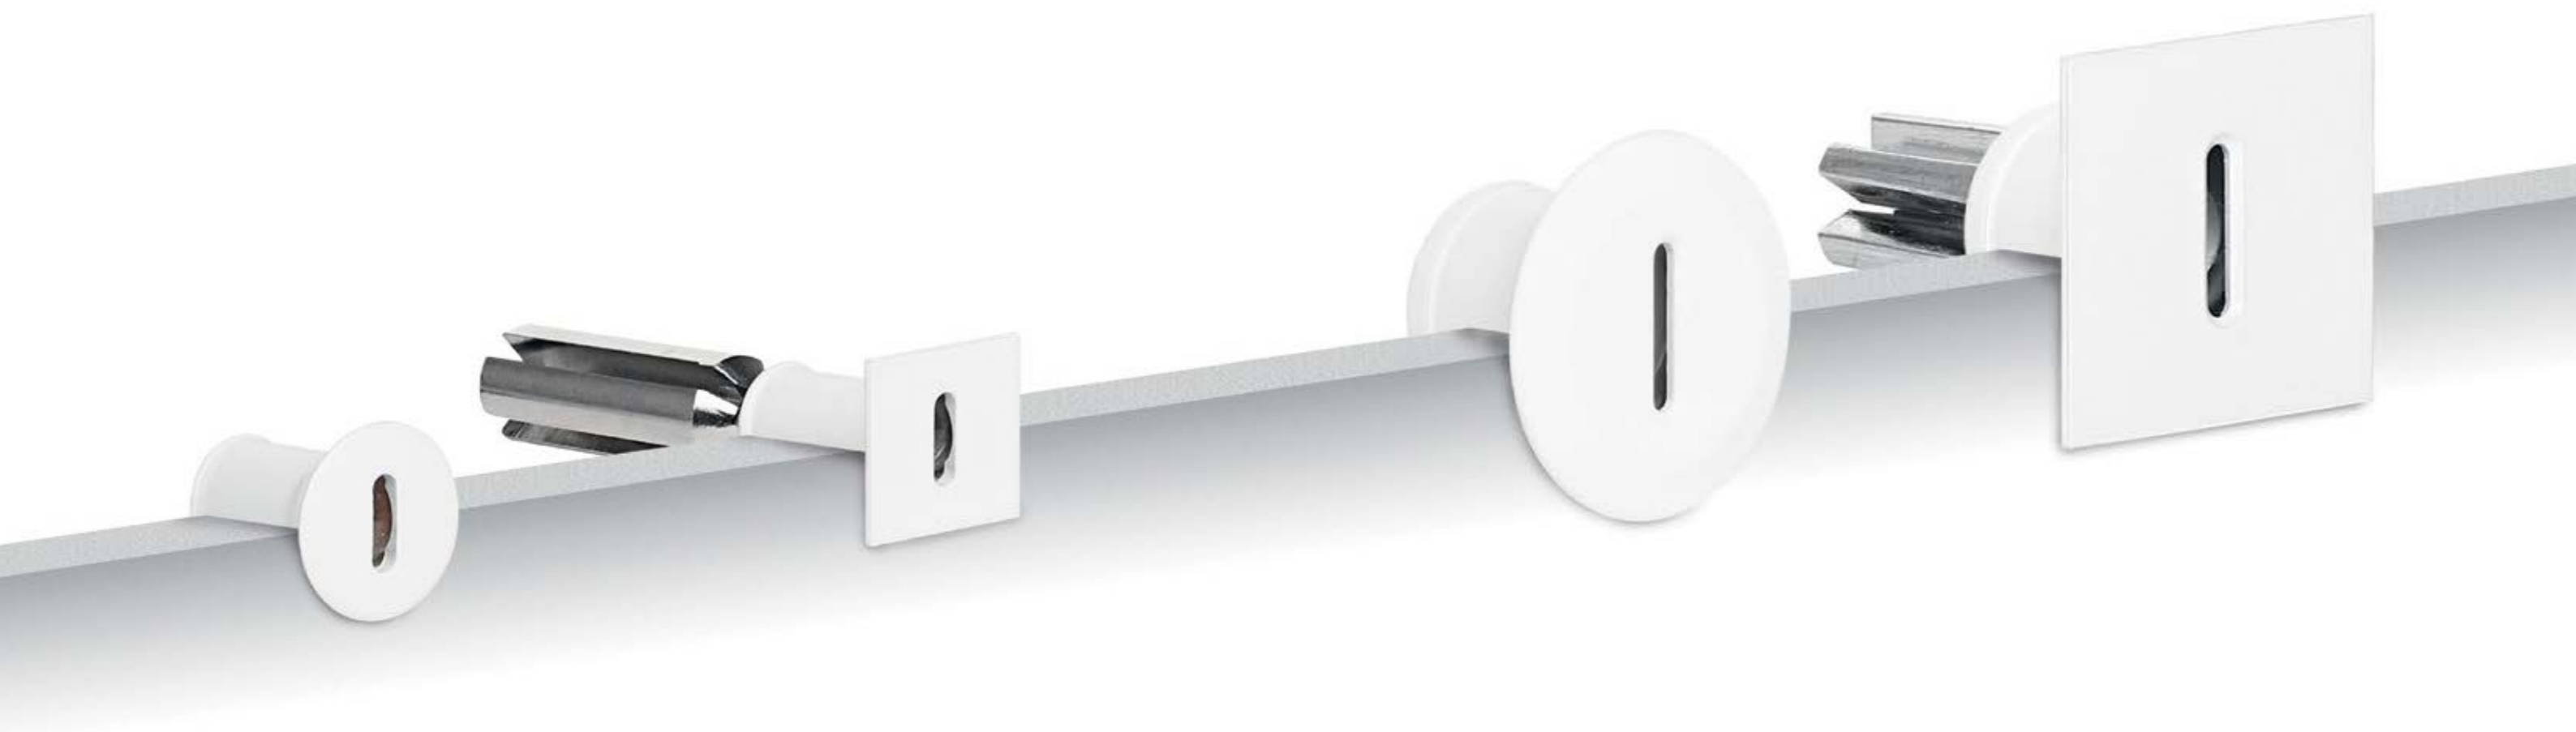

Petit

inter•lux

A minimalist stainless steel or brass wall light with a square or round shape. Its **extremely reduced emission width** decorates the spaces creating **small light details**, shining cuts complementing the most significant architectural elements.

Passive heat dissipation
Brass or Aluminum casing

Versatile
Round or square in different power levels and sizes, finishes and color temperatures for customizable lighting

Minimalist aesthetics
The design of the square and circle is direct and universal