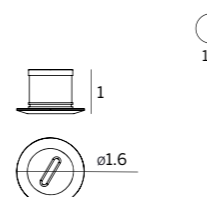

Petit_2R | Path-marker | powerLED 1W 350 mA

1.1

type		color		optic	
White	CRI 80 E92405	3000 K	145 lm	W	5° 05
Chrome	CRI 80 E92406	4000 K	155 lm	N	
Nickel	CRI 80 E92407				

power supply options (remote only)

ECO30W-350	SOLO50W-350	SOLO100W-350	84915	84336
0-10V EidoLED ECOdrive 30W, for 1-10 fixtures	0-10V EidoLED SOLOdrive 50W, for 1-20 fixtures	0-10VEidoLED SOLOdrive 100W, for 1-40 fixtures	Concrete pour outer casing (optional)	Masonry outer casing (optional)