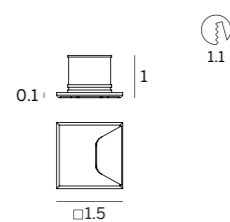

Envelope_1 | Path-marker | powerLED 1W 350 mA