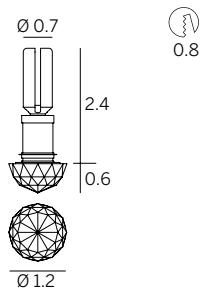

1.2" 1W CC

Housing

E84954
Recessed Housing

DRIVER OPTIONS (pick one)

C.C. Power supply options (remote only)

ECO30W-500	SOLO50W-500	SOLO100W-500
0-10V EldoLED ECOdrive 30W for 1-10 fixtures	0-10V EldoLED SOLOdrive 50W for 1-20 fixtures	0-10V EldoLED SOLOdrive 100W for 1-40 fixtures