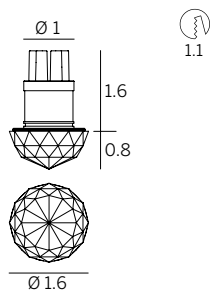

1.6" 1W CC

Housing

E84901
Recessed Housing

DRIVER OPTIONS (pick one)

C.C. Power supply options (remote only)

ECO30W-500	SOLO50W-500	SOLO100W-500
0-10V EldoLED ECOdrive 30W for 1-10 fixtures	0-10V EldoLED SOLOdrive 50W for 1-20 fixtures	0-10V EldoLED SOLOdrive 100W for 1-40 fixtures