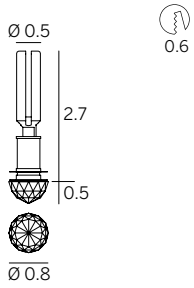

0.8" 1W CC

Housing

E84917
Recessed Housing

DRIVER OPTIONS (pick one)

C.C. Power supply options (remote only)

ECO30W-500	SOLO50W-500	SOLO100W-500
0-10V EldoLED ECOdrive 30W for 1-10 fixtures	0-10V EldoLED SOLOdrive 50W for 1-20 fixtures	0-10V EldoLED SOLOdrive 100W for 1-40 fixtures