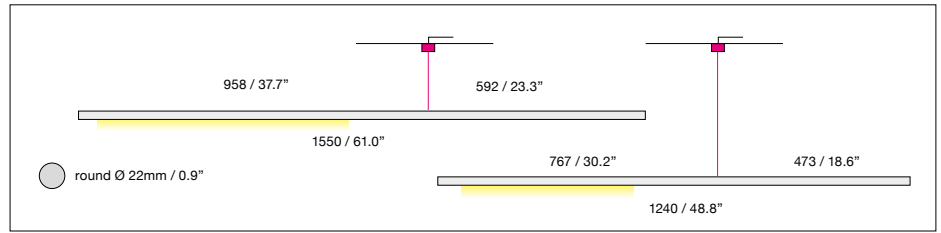

PALITO

Housing: Pendant light, aluminum housing
 Design: Ulrich Sattler | Michael Schmidt, Code2design

	Size: Ø / L mm	Inches	LED Watt	Lumen ¹	Weight ² kg / lbs	Item No.	LED	Dimming	LED	Finishes	Power Supply cable	Mounting Version
SIZE	Ø 22 / L 1240	Ø 0.9 / L 48.8"	15	1760	1.4 / 3.1	1541.	x x x.	x x x.	x x x.	x x x.	x x x x.	x
	Ø 22 / L 1550	Ø 0.9 / L 61.0"	22	2640	2 / 4.4	1542.	x x x.	x x x.	x x x.	x x x.	x x x x.	x
LED 36V CRI > 90		Warm-white Neutral-white Extra warm-white	3000 K 4000 K 2700 K	(Standard) (Optional) (Optional)	x x x. x x x. x x x.	30. 40. 27.	x x x. x x x. x x x.	x x x. x x x. x x x.	x x x. x x x. x x x.	x x x x. x x x x. x x x x.	x x x	
Dimming		Without Dimmer		(Standard)	x x x x.	x x x.	01.	00.	x x x.	x x x x.	x	
Finishes		Optional				x x x x. x x x. x x x.	x x x. x x x. x x x.	x x x. x x x. x x x.	x x x. x x x. x x x.	. . x x x x.	x x x	
												66 brushed anodized bronze 60 silver anodized brushed 62 brushed anodized black 65 brushed anodized champ. gold
Power Supply Cable (Standard)						x x x x.	x x x.	x x x.	x x x.	x x x.	Z80.	x
Mounting Version		R				x x x x.	x x x.	x x x.	x x x.	x x x.	x x x x.	R

Dimensions of canopy

Type Size mm / inch

DA 80 **Mounting version R**, Ceiling cutout Ø 68 mm / 2.7"
Cover Ø 80 mm 3.1" , installation depth 80 mm / 3.1"
Color white 9003
 Driver to be placed to a 5" junction box.

Luminaire can be tilted to the desired position by adjusting the counterweight knurled-screw.