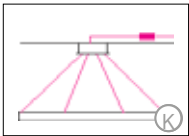

Suspension point as clamping unit with 4 cables and remote technical unit in suspended ceiling.

Item No.	LED	Dimming	LED	Finish	Power supply cable	Mounting version
X X X.	X X.	X X.	X X.	X X.	X X X	-

Complete order number

---	---	---	---	---	---	---

A, B, G, R, K = Distance of external power supply unit to light fixture max. 10m / 394".
S, T, K, E, F = Minimum suspension height 670 mm, 450 mm / 26.3", 17.7"

Including steel cable suspension 3000mm/118" and/or power supply cable 3000mm/118" version S,T 5000 + 3000mm / 197"+118"

Power supply unit:		Type / Size mm / inch	Included with Mounting version	Protective rating
	DE 1F	360 x 150 x 85 mm / 14.2 x 5.9 x 3.3"	A, G, R, K	IP 20

Input voltage for all external power supply units and canopy is 120-277 VAC 50-60 Hz

Canopy:		Type / Size mm / inch	Included with Mounting version	Protective rating
	DB 290	Ø 290 / 260 / 60 mm / 11.4 x 10.2 / 2.3"	B, E, F	IP 20
	PB 375	Ø 90 H 375 mm / 3.5 x 14.8"	S, T	IP 20
	DB 145	Ø 145 / 133 / 55 mm / 5.7 x 5.2 / 2.2"	K	IP 20

	Ø body 90 mm / 3.5"

	Color: 12 white, similar RAL 9003, contact factory for other finishes Canopy mounts to 4" octagonal junction box.