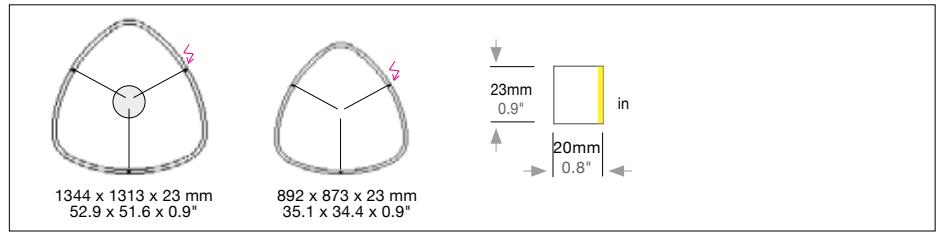

# SLIM DELTA IN

Housing: Aluminum profile with integrated opal diffuser  
Design: SATTLER

Sizes	Size: L x W x H mm	Inches	LED Watt	Lumen <sup>1)</sup>	Weight <sup>2)</sup> kg/lbs	Item No.	LED	Dimming	LED	Finish	Power supply cable	Mounting version
	1344 x 1313 x 23	52.9 x 51.6 x 0.9"	75	4390	5.5 / 12.1	<b>1576.</b>	x x .	x x .	x x .	x x .	x x x .	x
	892 x 873 x 23	35.1 x 34.4 x 0.9"	50	2574	2.8 / 6.1	<b>1578.</b>	x x .	x x .	x x .	x x .	x x x .	x
<b>LED</b> 24V  CRI > 90 Mac Adam 3 SELV L80 B10 100,000 hours		<b>Standard:</b> Warm-white	<b>3000 K</b>			x x x .	<b>30.</b>	x x .	x x .	x x .	x x x .	x
		<b>Optional:</b> Neutral-white	4000 K			x x x .	<b>40.</b>	x x .	x x .	x x .	x x x .	x
		<b>Optional:</b> Extra warm-white	2700 K			x x x .	<b>27.</b>	x x .	x x .	x x .	x x x .	x
		<b>Optional:</b> Tunable white*	2700 - 6500 K			x x x .	<b>80.</b>	x x .	x x .	x x .	x x x .	x
		*Only available with DMX.										
<b>Dimming</b>		<b>Standard:</b> 0 - 10 V				x x x .	x x .	<b>51.</b>	<b>00.</b>	x x .	x x x .	x
		<b>Optional:</b> Lutron EcoSystem <sup>A,G,R,K</sup> DMX				x x x .	x x .	<b>91.</b>	<b>00.</b>	x x .	x x x .	x
						x x x .	x x .	<b>31.</b>	<b>00.</b>	x x .	x x x .	x
<b>Finish</b>		<b>Standard:</b> 12 white, powder coated, similar to RAL 9003										
		<b>Optional (Powder coated):</b> 10 black fine textured	11 white, similar to RAL 9010	30 anthracite fine textured	33 sand silver fine textured	34 bronze satined						
			35 gold	36 brass	37 bronze fine textured	38 copper						
		<b>Optional (Premium):</b> 22 aluminum polished	27 brush-finished aluminum			x x x .	x x .	x x .	x x .	---	x x x .	x
<b>Power supply cable</b>		<b>Standard:</b> 000 current-carrying F, R, T, K										
		<b>Standard:</b> Z 70 silver Mounting Versions A, B, E, S, G				x x x .	x x .	x x .	x x .	x x .	---	x