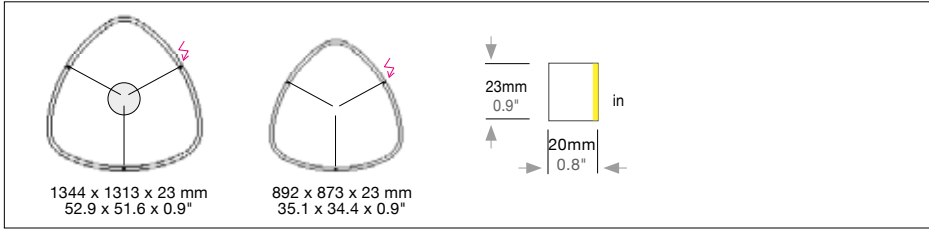

SLIM DELTA
IN

Housing: Aluminum profile with integrated opal diffuser
Design: SATTLER

Item No.	LED	Dimming	LED	Finish	Power supply cable	Mounting version
X X X.	X X.	X X.	X X.	X X.	X X X	-

Complete order number

---	---	---	---	---	---	---

A, B, G, R, K = Distance of external power supply unit to light fixture max. 10m / 394".
S, T, K, E, F = Minimum suspension height 670 mm, 450 mm / 26.3", 17.7"

Including steel cable suspension 3000mm/118" and/or power supply cable 3000mm/118" version S,T 5000 + 3000mm / 197"+118"

Power supply unit:		Type / Size mm / inch	Included with Mounting version	Protective rating
	DE 1F	360 x 150 x 85 mm / 14.2 x 5.9 x 3.3"	A, G, R, K	IP 20

Input voltage for all external power supply units and canopy is 120-277 VAC 50-60 Hz

Canopy:		Type / Size mm / inch	Included with Mounting version	Protective rating
	DB 290	Ø 290 / 260 / 60 mm / 11.4 x 10.2 / 2.3"	B, E, F	IP 20
	PB 375	Ø 90 H 375 mm / 3.5 x 14.8"	S, T	IP 20
	DB 145	Ø 145 / 133 / 55 mm / 5.7 x 5.2 / 2.2"	K	IP 20

	Ø body 90 mm / 3.5"

	Color: 12 white, similar RAL 9003, contact factory for other finishes Canopy mounts to 4" octagonal junction box.

Optional

Power cable cover plate for mounting version A, G

200. 00. 00. 00. 12. (white)

Consisting of a cavity ceiling box with 3.1" (80mm) round metal cover. Included with mounting version A, G.