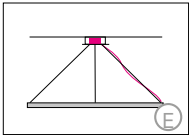

Suspension through canopy.