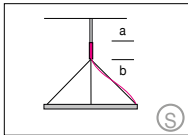

Suspension with pendant canopy PB 375 and steel cables (a) 5000 mm / 196.8" + (b) 3000 mm / 118.1". 25' ceiling height recommended.